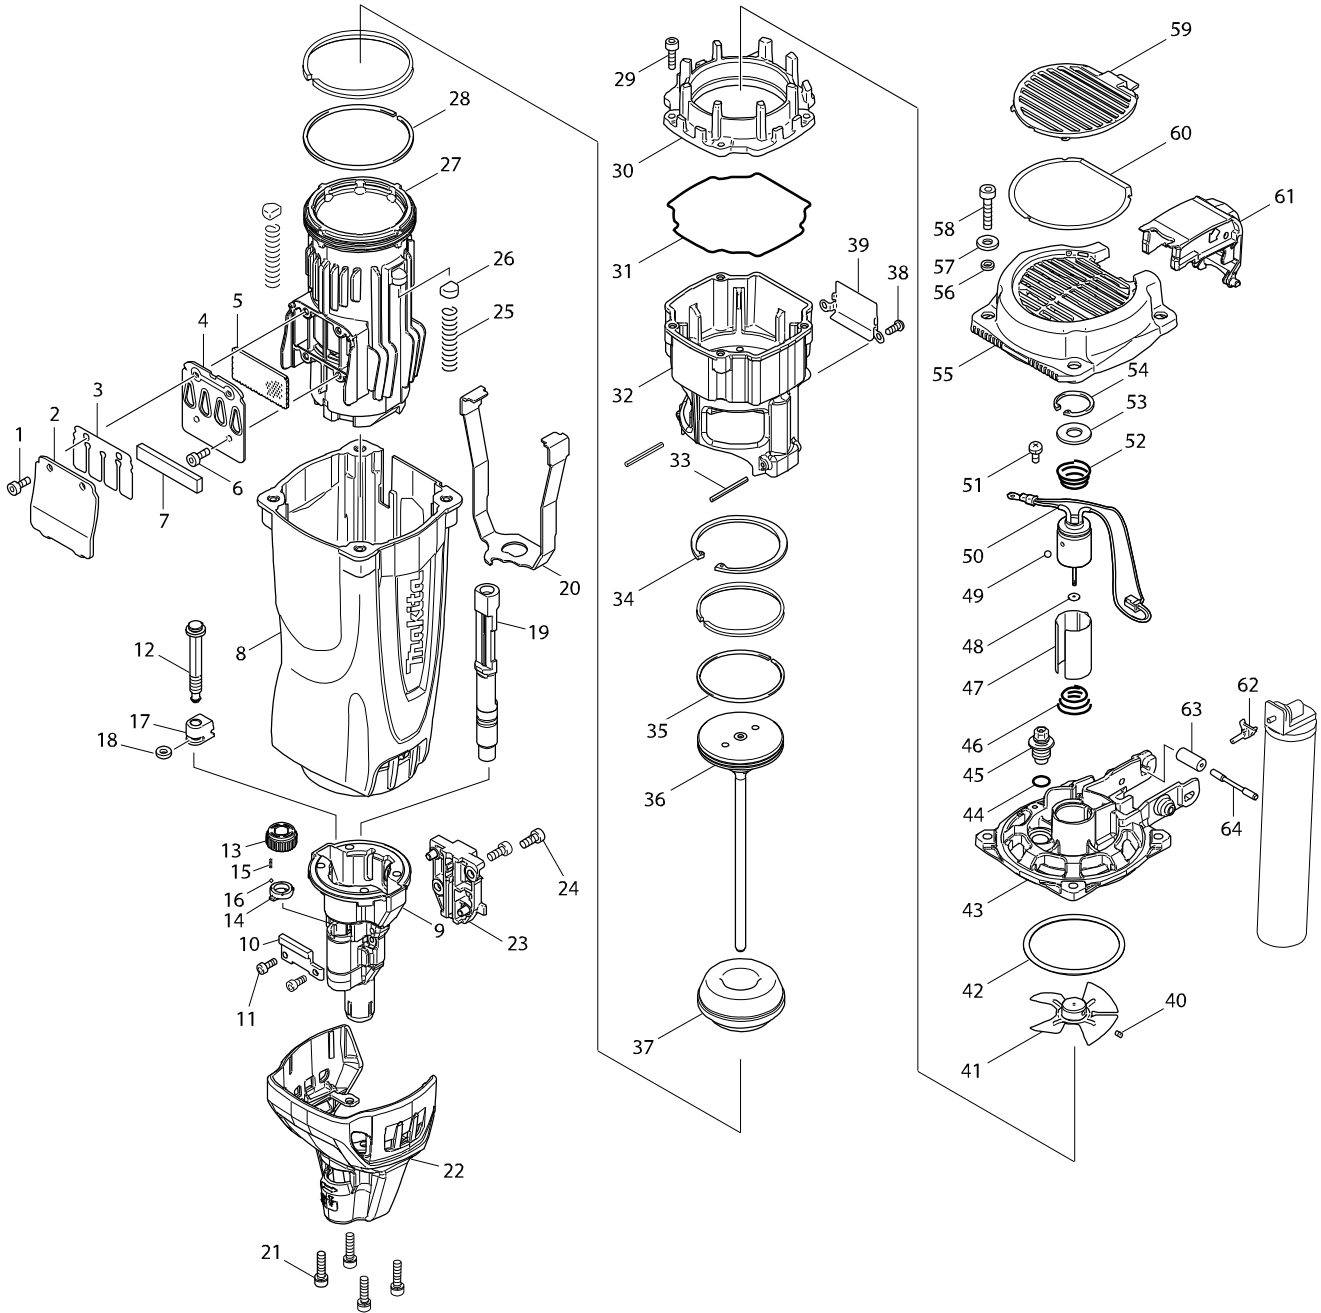

Model No. GN420C CORDLESS CONCRETE NAILER

Model No. GN420C CORDLESS CONCRETE NAILER