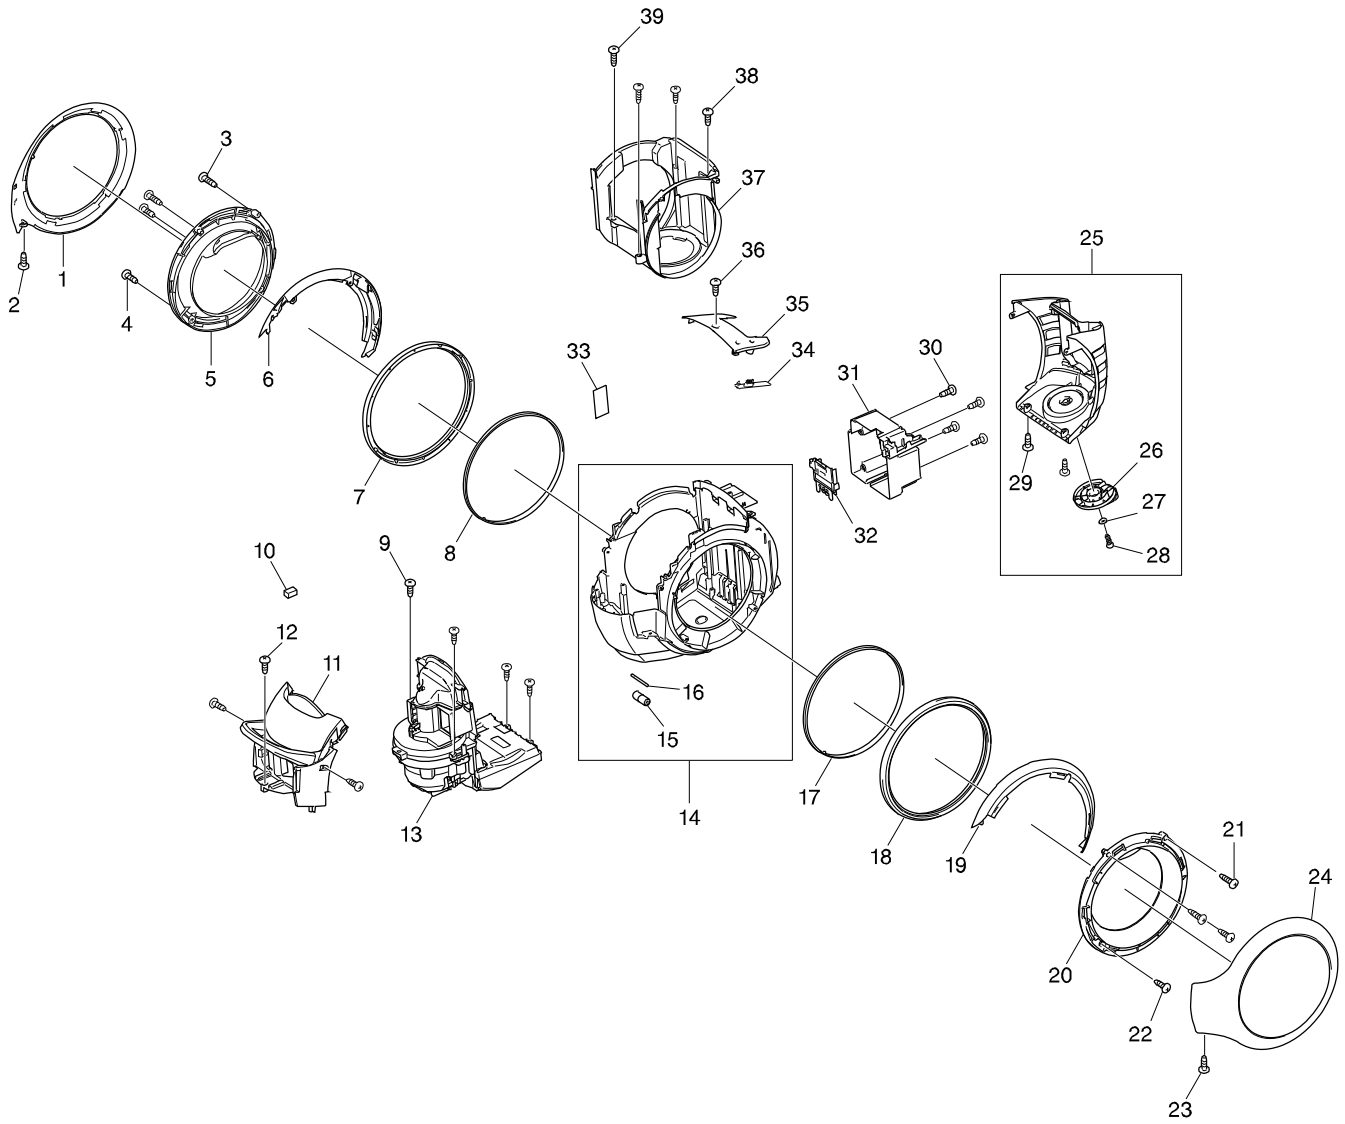

Model No. DCL501 CORDLESS CYCLONE CLEANER

Model No. DCL501 CORDLESS CYCLONE CLEANER

Model No. DCL501 CORDLESS CYCLONE CLEANER