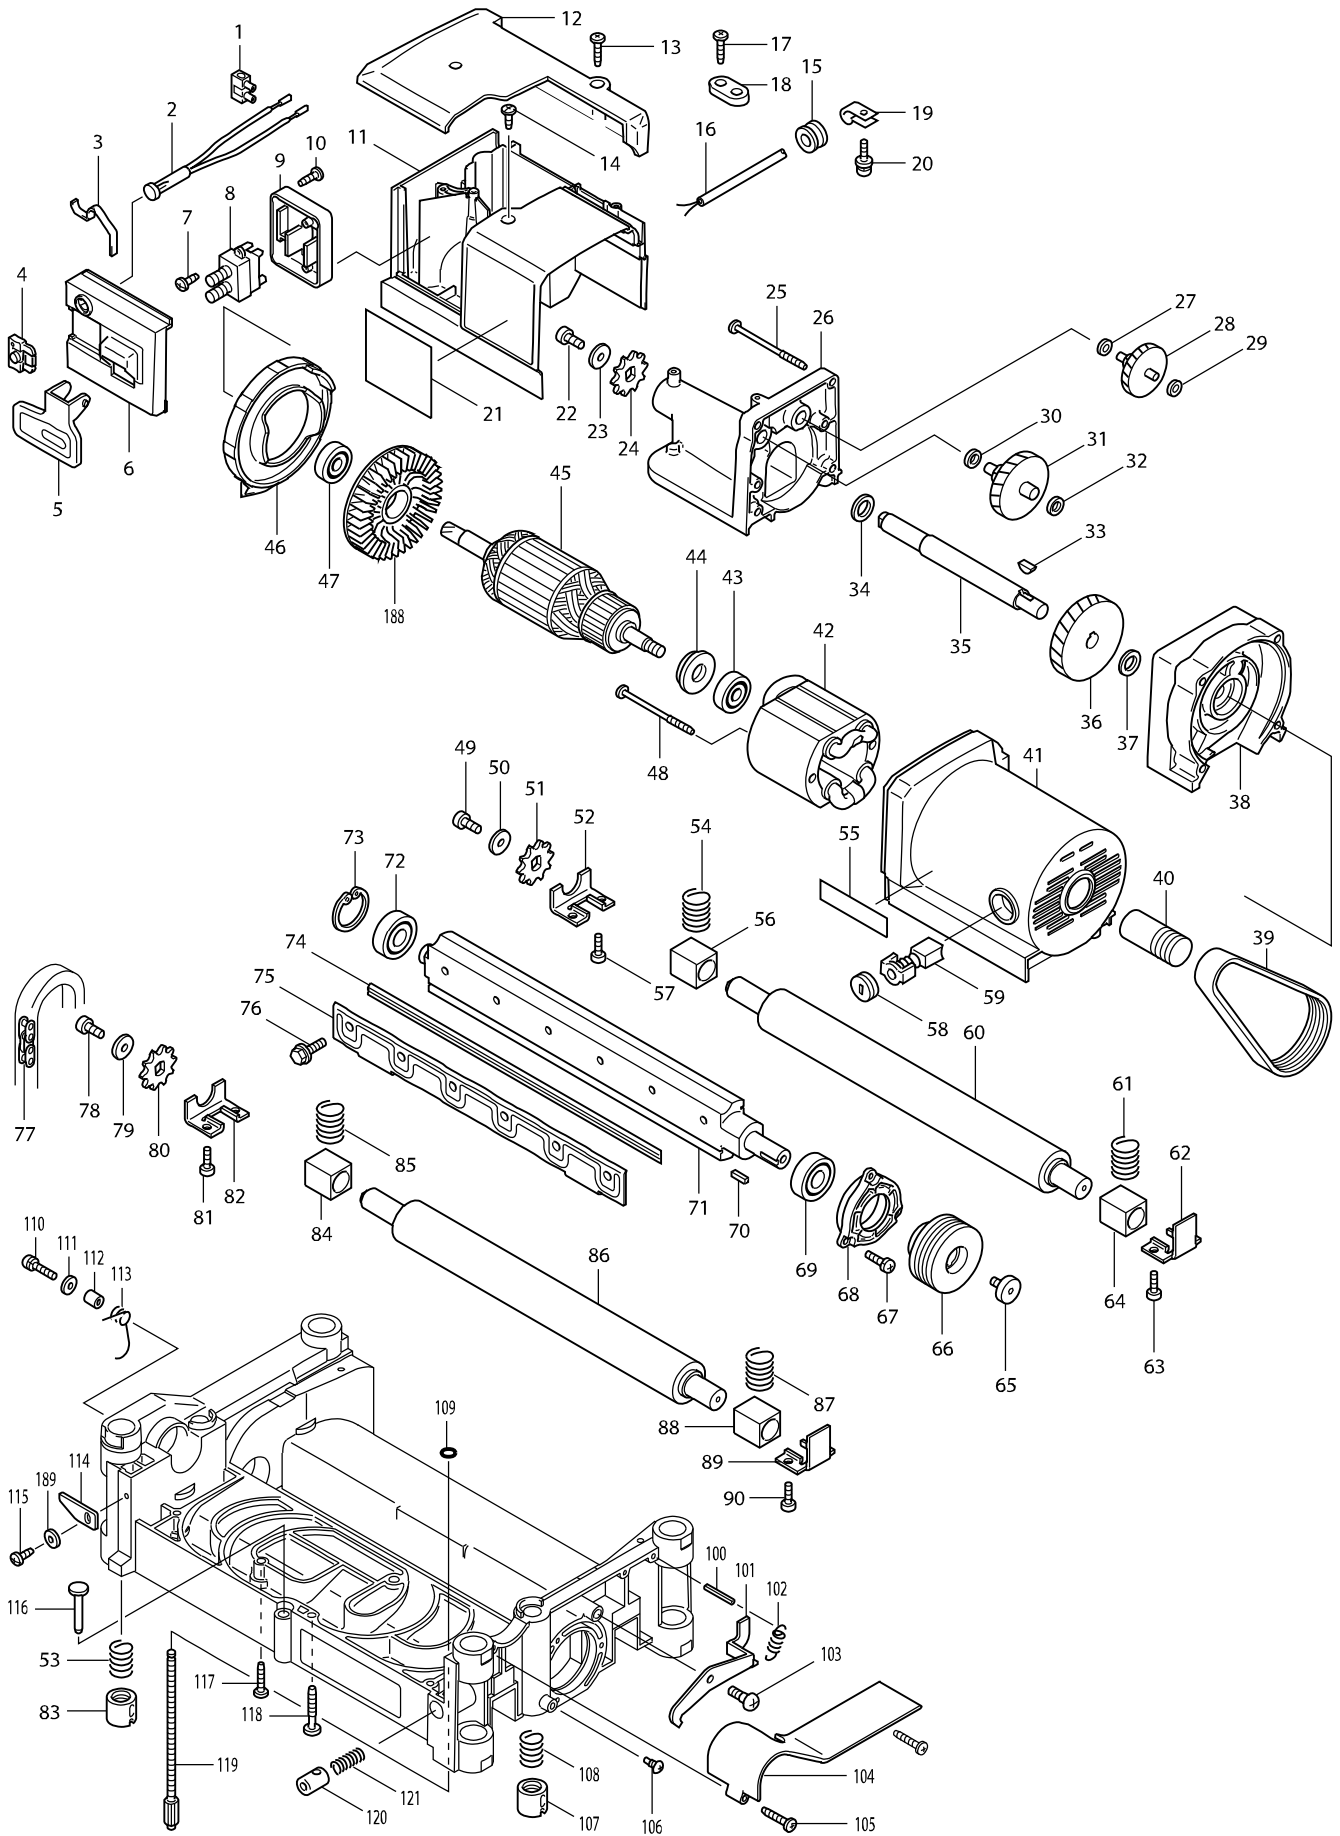

Model No. 2012NB PLANER 304MM

Model No. 2012NB PLANER 304MM