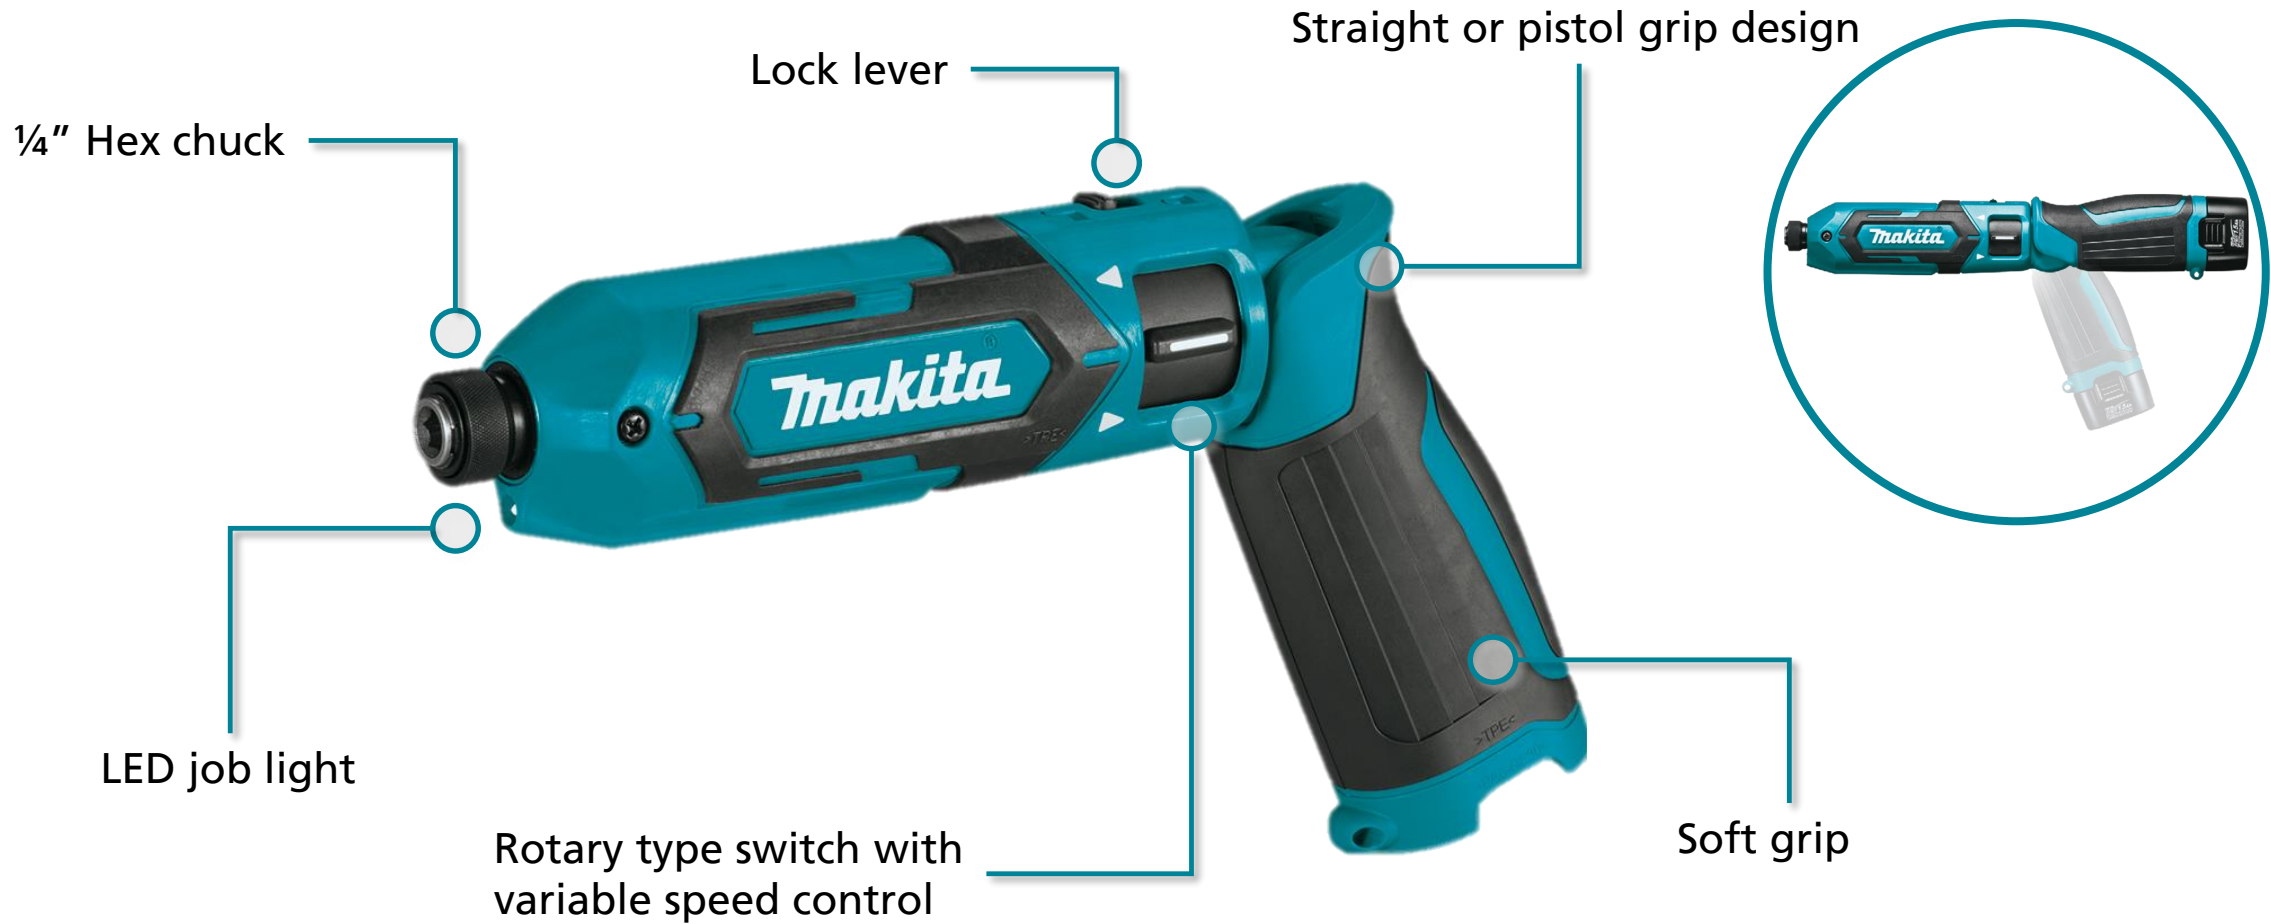

Makita[®]

7.2V Impact Driver Kit

TD022DSE

Product Objectives

- Designed to suit the needs of repair technicians, electricians, kitchen installation and building furniture
- Develop a compact impact driver, that is easy to use for a range of applications

Product Overview

Product Specification Sheet

- **Straight or Pistol Grip** – can be used in either position to complete the task at hand depending on the conditions
- **Rotary Type Switch** – ergonomically located forward/reverse switch for convenient adjustment of rotational speed for precise screw driving
- **LED Job Light** – built-in LED light illuminates the work area
- **Trigger Lock** – prevent the tool from accidental start up
- **Hand Screwdriver** – can use the tool as a hand screwdriver; convenient for driving screws in delicate places where driving with impact mechanism may damage screw or workpiece
- **Electric Brake** – stops the bit almost instantly for maximum productivity
- **Soft Grip** – the soft grip handle provides increased comfort on the job

Advantages

Versatility

Variable speed for a wide range of applications

Convenience

Built-in LED light illuminates workpiece

Design

Operates in straight or pistol grip positions

Comfort

Soft grip handle provides increased comfort

Our Range

	TD022DSE	DF001DW	TD111DZ	TD110DZ	TL064DZ
					
Max. capacities standard bolt	M3 - M8	3.8mm x 32mm (Wood Screws)	M5-M14	M5-M12	M4-M12
Max. capacities high tensile bolt	M3 - M6	-	M5-M12	M5-M10	M4-M8
No load speed	0 - 2,450rpm	220rpm	Hard: 0 - 3,000rpm Soft: 0 - 1,300rpm	0 - 2,600rpm	0-2,000rpm
Impact rate	0 - 3,000ipm	-	Hard: 0 - 3,900ipm Soft: 0 - 1,600ipm	0 - 3,500ipm	0-3,000ipm
Max. tightening torque	25Nm	6Nm	135Nm	110Nm	60Nm
Drive shank	6.35mm (1/4") Hex	6.35mm (1/4") Hex	6.35mm (1/4") Hex	6.35mm (1/4") Hex	6.35mm (1/4") Hex
Overall length	227mm	205mm	135mm	153mm	380mm
Skin weight	0.46kg	-	0.73kg	0.83kg	1.1kg
Weight (with battery)	0.56kg	0.36kg	1.1kg	1.2kg	1.4kg
Voltage	7.2V	3.6V	12V MAX	12V MAX	12V MAX