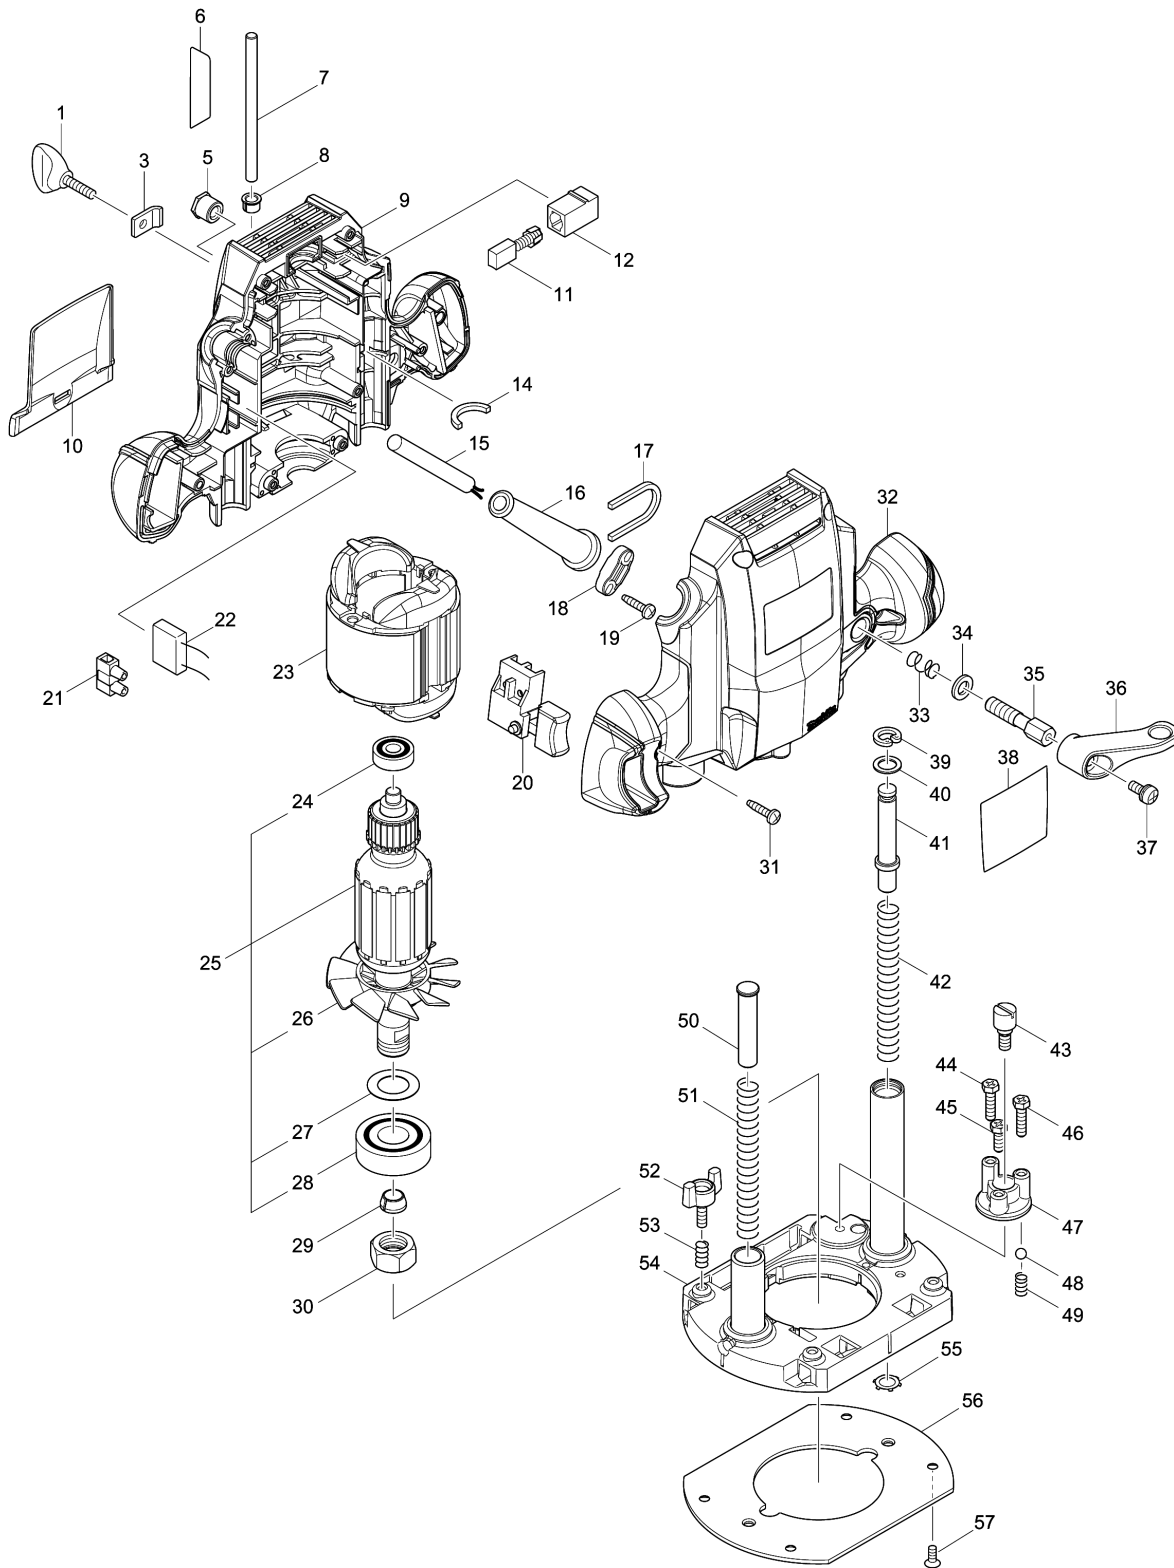

Model No.M3601 ROUTER

Model No.M3601 ROUTER

Item	Parts No.	Description	I/C	QTY	New/Old	Opt. 1	Opt. 2	NOTE
001	251878-6	SCREW M5X20		1				
003	346007-5	PRESSURE PLATE		1				
005	252094-3	HEX. NUT M8		1				
006	893386-7	SCALE LABEL		1				
007	321948-6	STOPPER POLE		1				
008	451035-8	DEPTH POINTER		1				
009A	183E26-8	HOUSING SET		1				
009B	183E25-0	HOUSING SET		1				
C10	263002-9	RUBBER PIN 4		3				
C20	263005-3	RUBBER PIN 6		1				
C30	931202-6	HEX. NUT M5		1				
D10		INC. 32						
010	450820-6	CHIP DEFLECTOR		1				
011	194976-2	CARBON BRUSH SET CB-106		1				
012	643601-7	BRUSH HOLDER 6-10		2				
014	443073-4	FELT		1				
015A	666764-2	POWER SUPPLY CORD 1.0-2-2.0		1	*			
015-1A	697207-3	POWER SUPPLY CORD 1.0-2-2.0	O	1				
015-1B	697207-3	POWER SUPPLY CORD 1.0-2-2.0		1				
016	682569-2	CORD GUARD 8-85		1				
017	443074-2	FELT		1				
018	687124-5	STRAIN RELIEF		1				
019	266326-2	TAPPING SCREW 4X18		2				
020	650218-9	SWITCH FA1-6/1W-1		1				
021	654532-5	TERMINAL BLOCK 1P		1				
022	645200-1	NOISE SUPPRESSOR		1				
023A	594594-0	FIELD ASS'Y 240V		1	*			
C10	654037-5	INSULATED TERM. FT1.25-M3		2	*			
023-1A	590054-0	FIELD ASS'Y 240V	O	1				
C10	654409-4	TERMINAL VR1.25-3.5LB	O	2				
023-1B	590054-0	FIELD ASS'Y 240V		1				
C10	654409-4	TERMINAL VR1.25-3.5LB		2				
024	210029-0	BALL BEARING 608ZZ		1				
025	510205-9	ARMATURE ASS'Y 240V		1				
D10		INC. 24,26-28						
026	240123-4	FAN 72		1				
027	267114-0	FLAT WASHER 17		1				
028	211285-5	BALL BEARING 6203DDW		1	*			
028-1	210239-9	BALL BEARING 6203DDW	O	1				
029	763637-1	COLLET CONE 1/4"		1				
030	763615-1	COLLET NUT		1				

Please order the parts with part number.

Print Date 6/3/2021