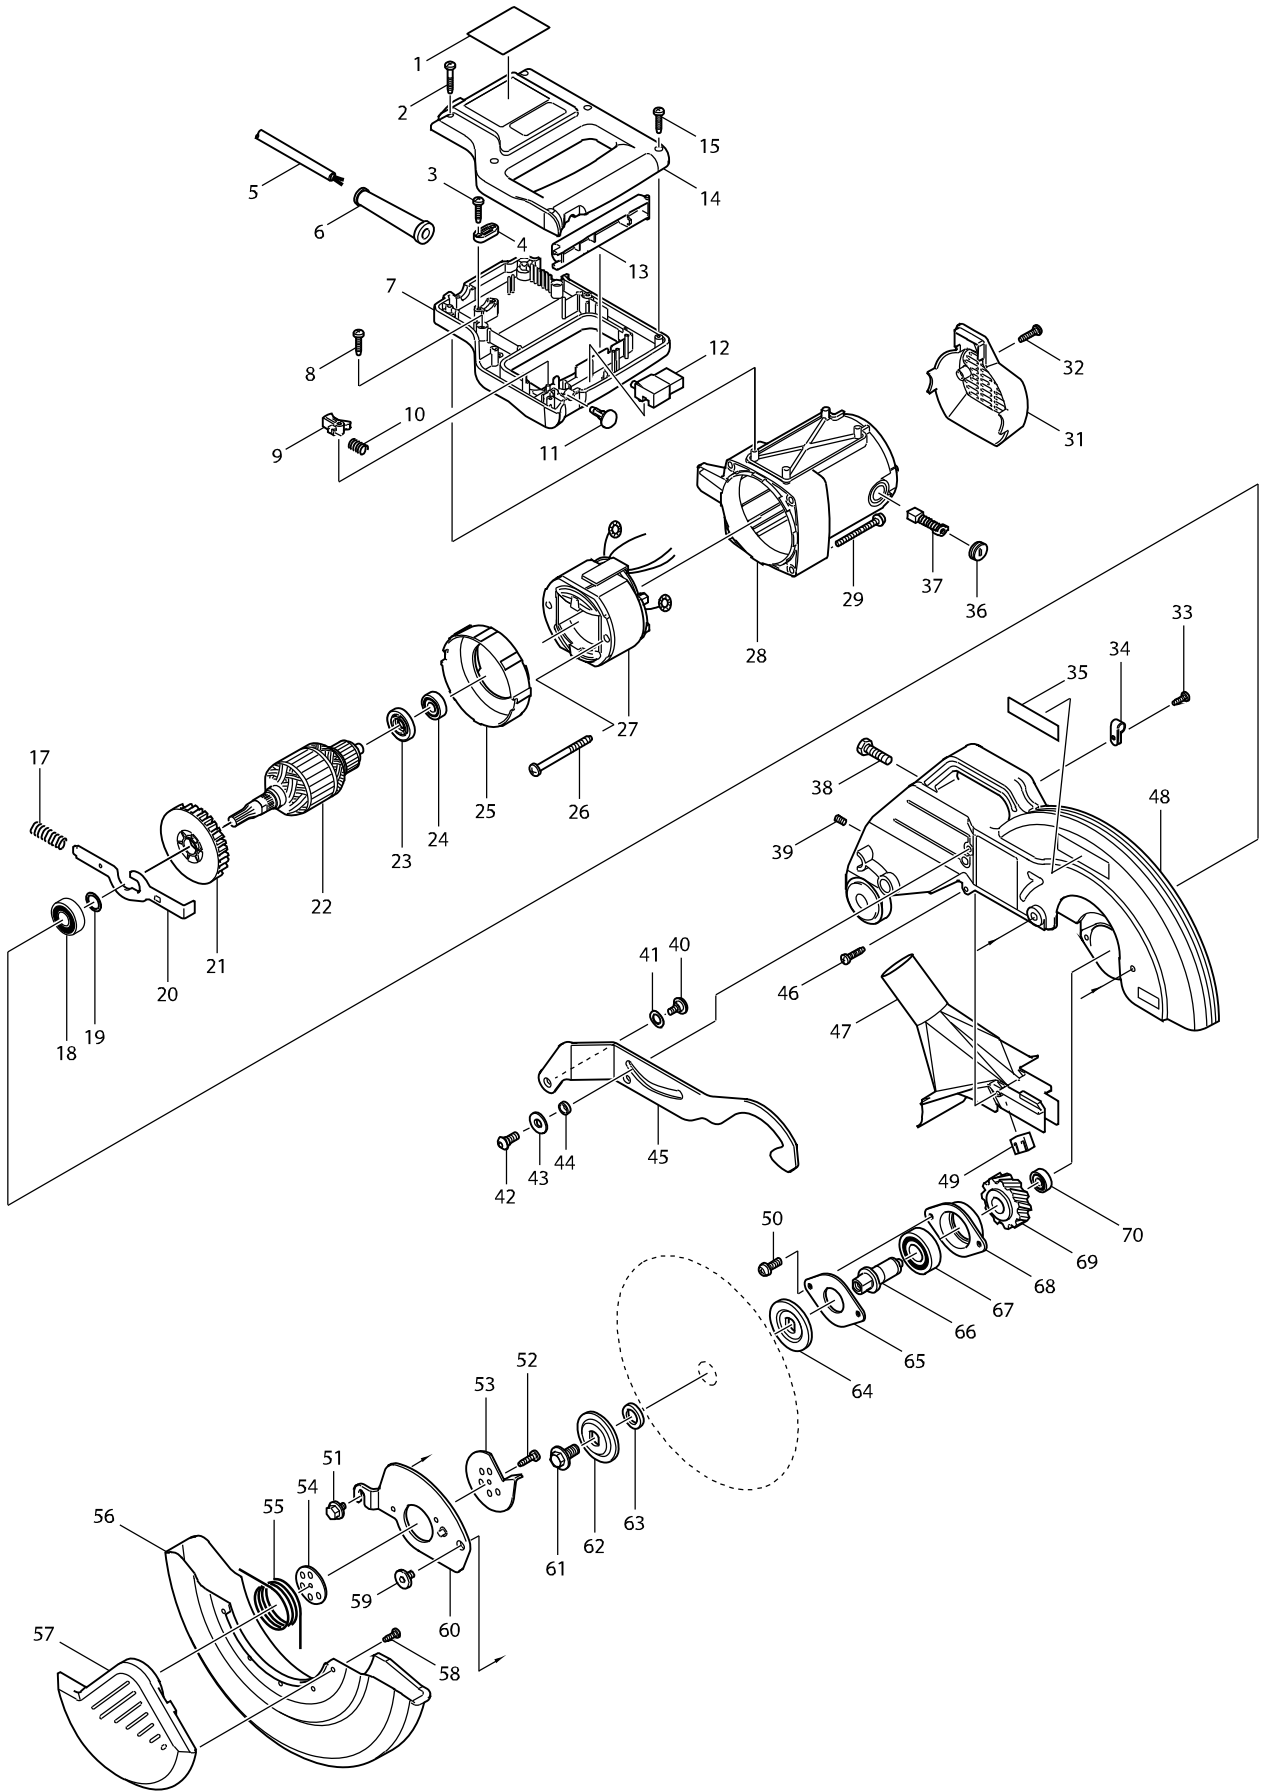

Model No. LS1221 COMPOUND MITER SAW 305MM

Model No. LS1221 COMPOUND MITER SAW 305MM