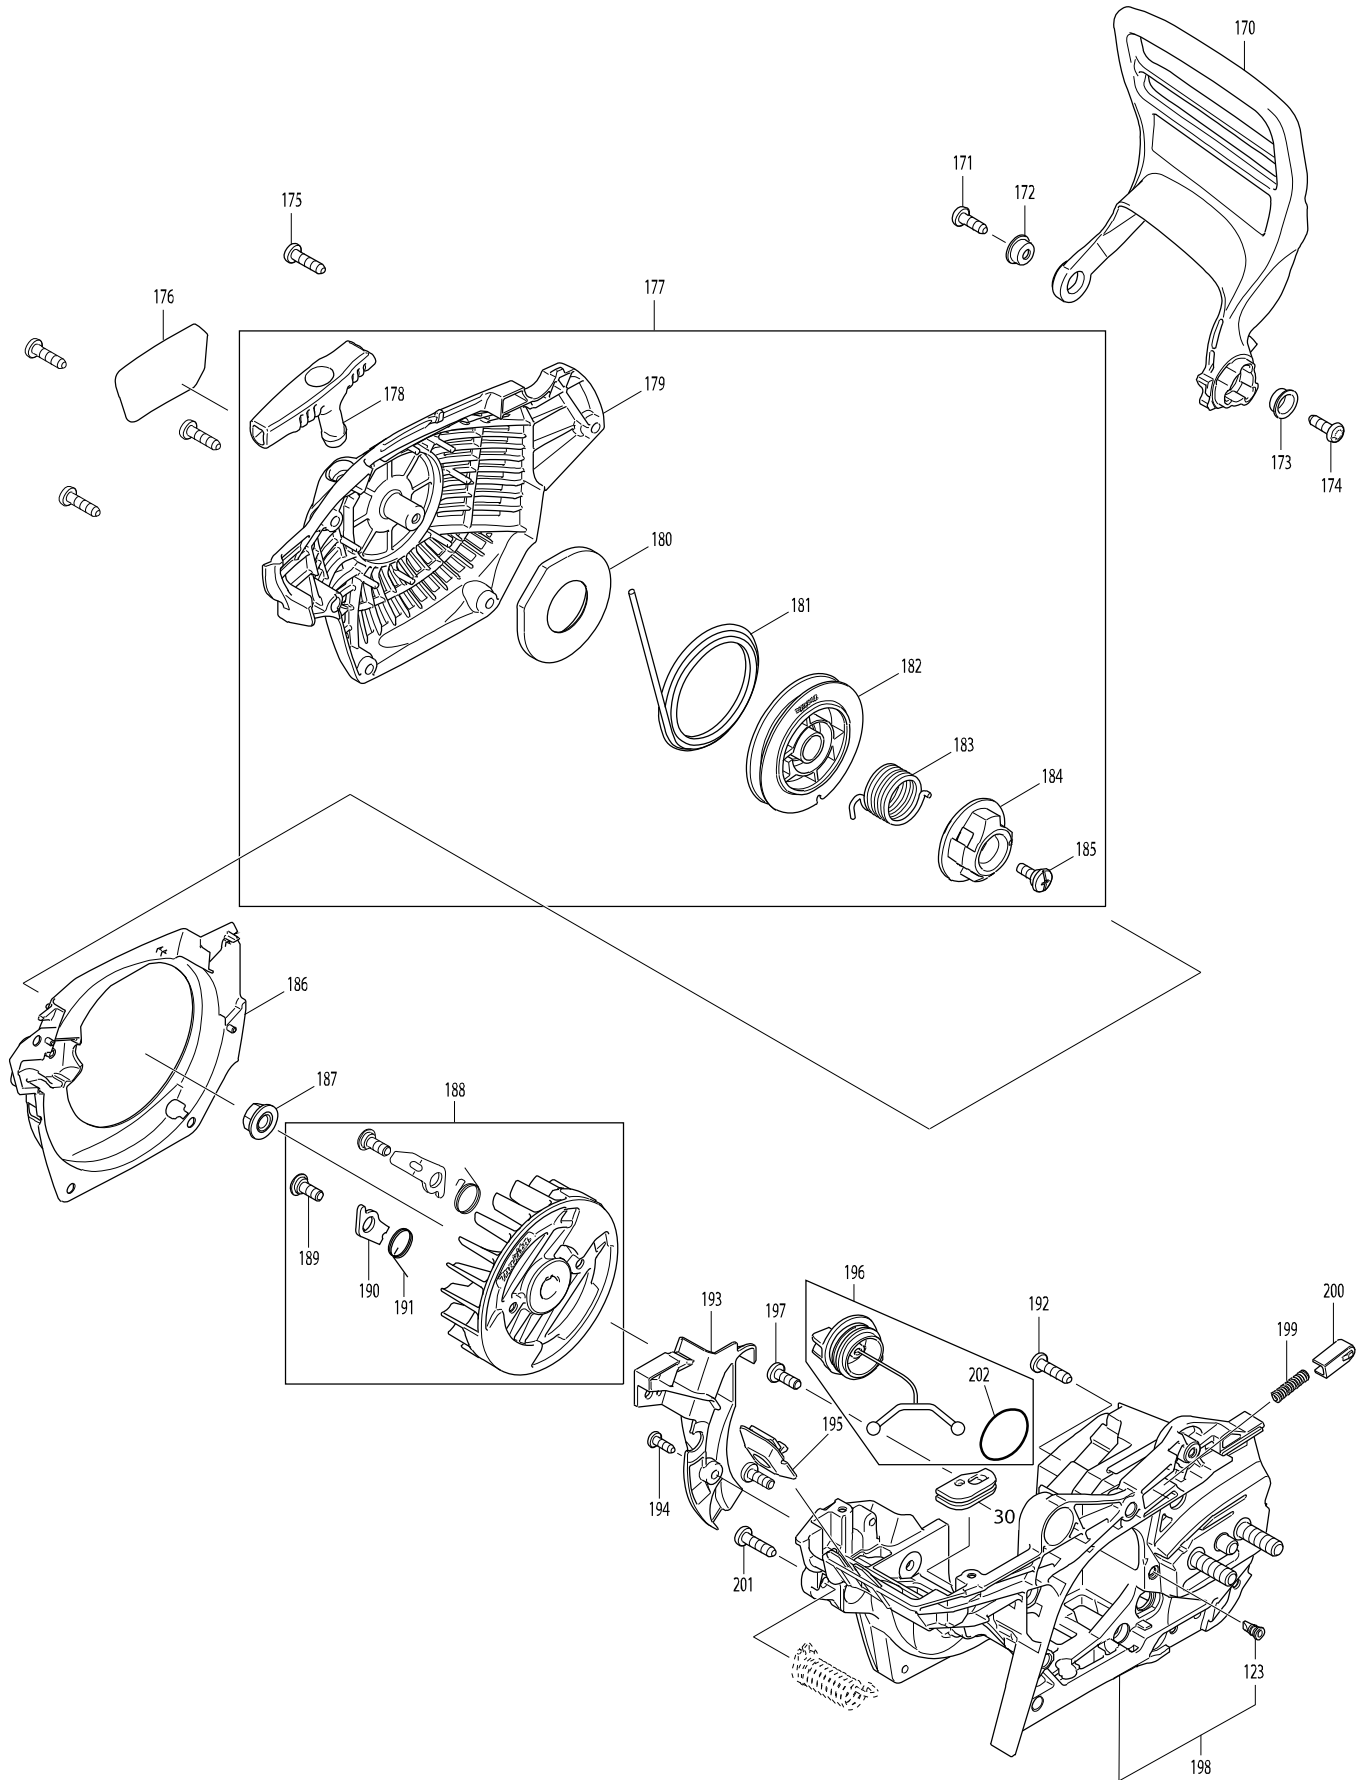

Model No. EA3601F PETROL CHAIN SAW

Model No. EA3601F PETROL CHAIN SAW

Model No. EA3601F PETROL CHAIN SAW

Model No. EA3601F PETROL CHAIN SAW

Model No. EA3601F PETROL CHAIN SAW

Model No. EA3601F PETROL CHAIN SAW