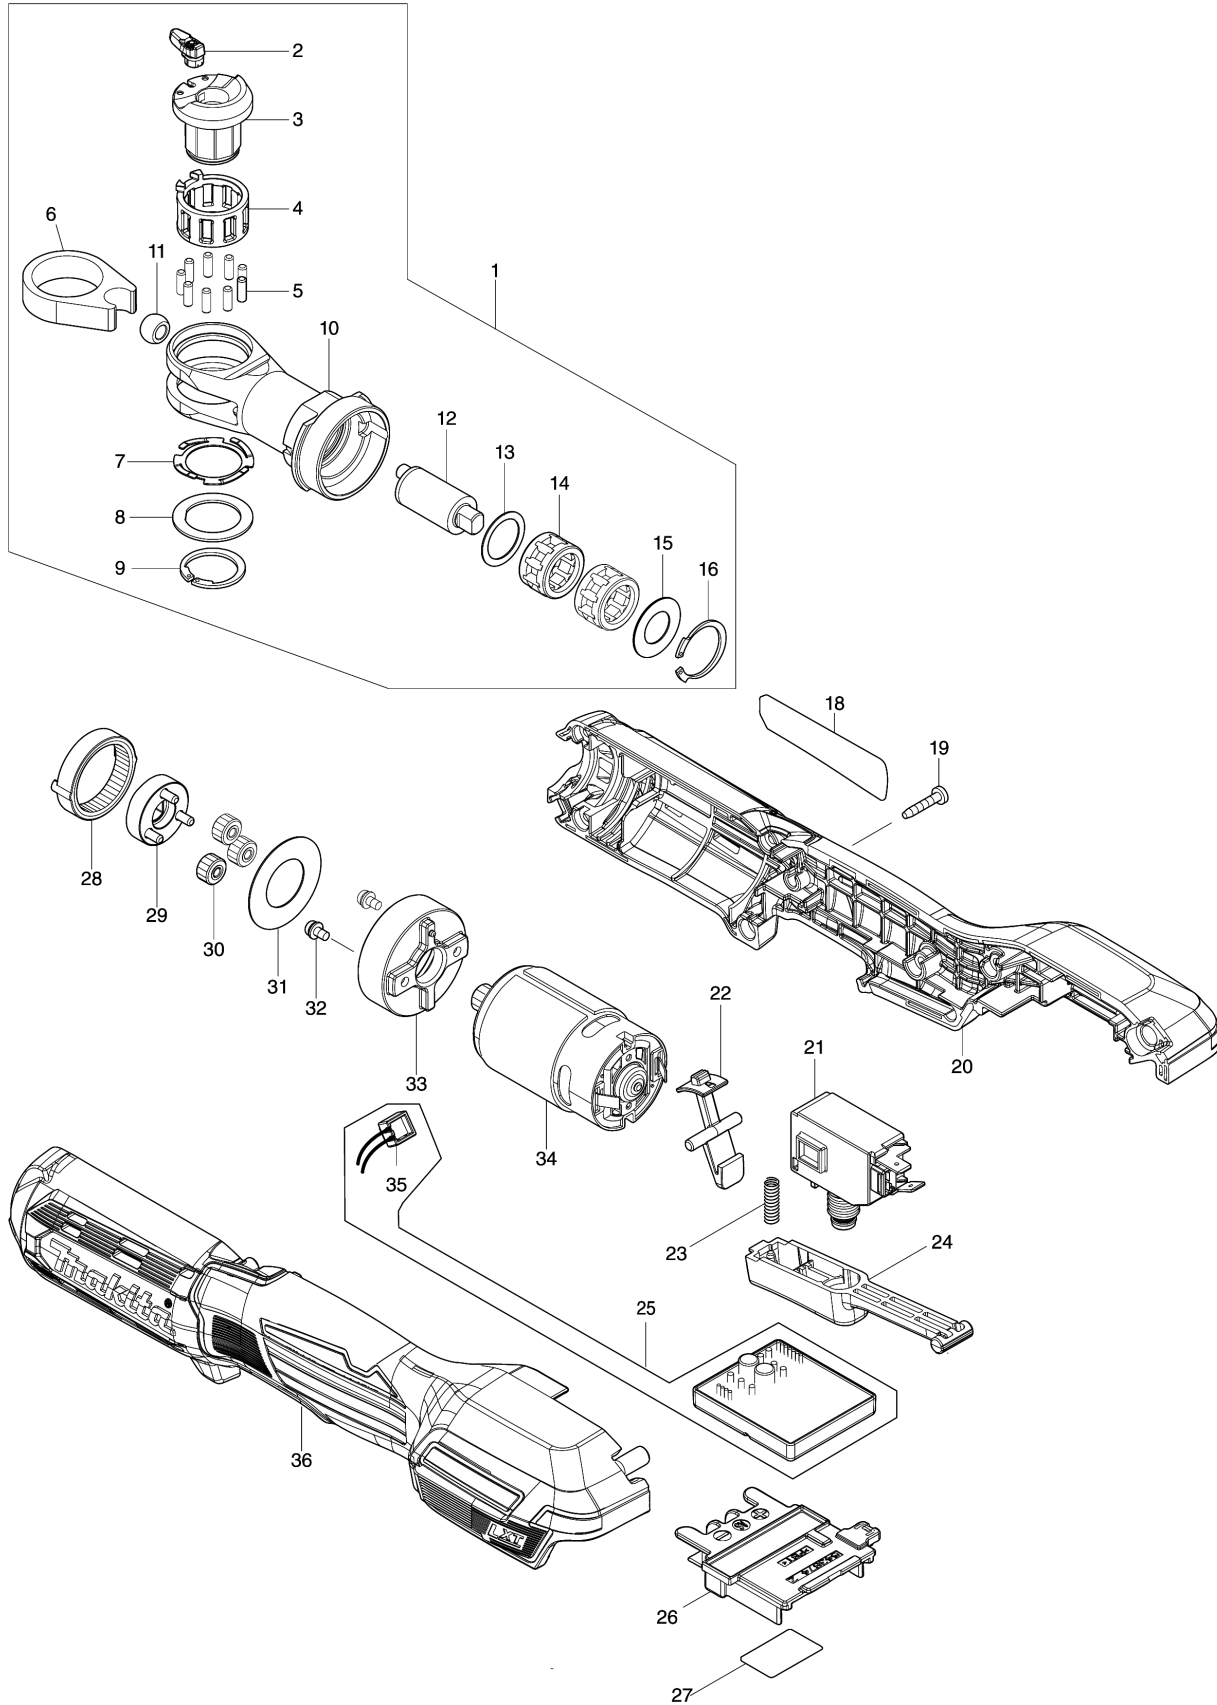

Model No.DWR180 CORDLESS RATCHET WRENCH

## Model No.DWR180 CORDLESS RATCHET WRENCH

Item	Parts No.	Description	I/C	QTY	New/Old	Opt. 1	Opt. 2	NOTE
001	127297-7	HEAD ASSEMBLY		1	*			
D10		INC. 2-16			*			
001-1	127297-7	HEAD ASSEMBLY	O	1				
002	140K70-4	LEVER COMPLETE		1	*			
003	327360-8	ANVIL		1	*			
004	310954-6	RETAINER RING		1	*			
005	256963-0	PIN 3		9	*			
006	327357-7	RATCHET RING		1	*			
007	232531-3	LEAF SPRING		1	*			
008	253440-3	FLAT WASHER 19		1	*			
009	961078-7	RETAINING RING (EXT) S-18		1	*			
010	327356-9	RATCHET HEAD		1	*			
011	327359-3	BUSH		1	*			
012	327358-5	SPINDLE		1	*			
013	253450-0	FLAT WASHER 15		1	*			
014	212228-0	NEEDLE CAGE 1412		2	*			
015	253449-5	FLAT WASHER 12		1	*			
016	962112-6	RETAINING RING R-22		1	*			
018	857Y46-5	DWR180 NAME PLATE		1				
019	266429-2	TAPPING SCREW 3X16		7				
020	183R89-2	HOUSING SET		1				
C10	263005-3	RUBBER PIN 6		2				
D10		INC. 36						
021	651391-8	SWITCH C3JW-6BM-PN		1				
022	459422-5	LOCK LEVER		1				
023	232353-1	COMPRESSION SPRING 4		1				
024	459421-7	SWITCH LEVER		1				
025	620E21-2	CONTROLLER		1				
D10		INC. 35						
026	643874-2	TERMINAL		1				
027	857Y53-8	DWR180 SERIAL NO. LABEL		1				
028	226897-1	INTERNAL GEAR 41		1				
029	140K71-2	CARRIER COMPLETE		1				
030	226898-9	SPUR GEAR 14		3				
031	267235-8	FLAT WASHER 18		1				
032	265A38-0	P.H.SCREW M3X6 WITH WR		2				
033	310953-8	INTERNAL GEAR CASE		1				
034	629A30-4	DC MOTOR		1				
035	620B10-9	LED CIRCUIT		1				
036	183R89-2	HOUSING SET		1				
C10	263005-3	RUBBER PIN 6		2				
D10		INC. 20						

## Model No.DWR180 CORDLESS RATCHET WRENCH

Item	Parts No.	Description	I/C	QTY	New/Old	Opt. 1	Opt. 2	NOTE
A01	191A50-3	SOCKET ADAPTOR 9.5 SET		1				
C10	231952-6	RING SPRING 12		1				
A02	191A51-1	SOCKET ADAPTOR 6.35 SET		1				
C10	231952-6	RING SPRING 12		1				

Please order the parts with part number.

Print Date 1/14/2021