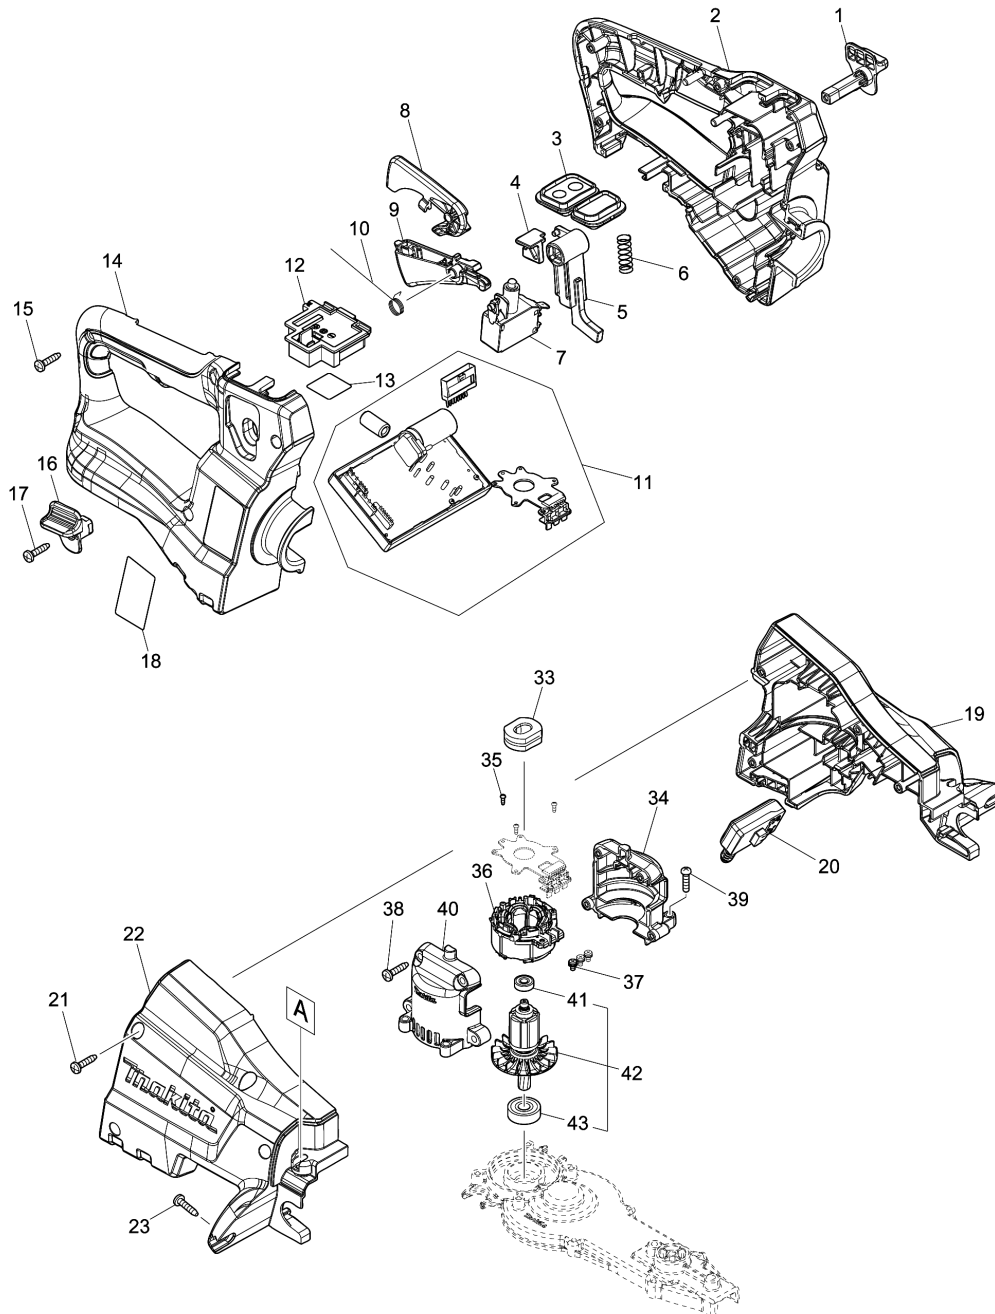

Model No.DUH752 750MM CORDLESS HEDGE TRIMMER