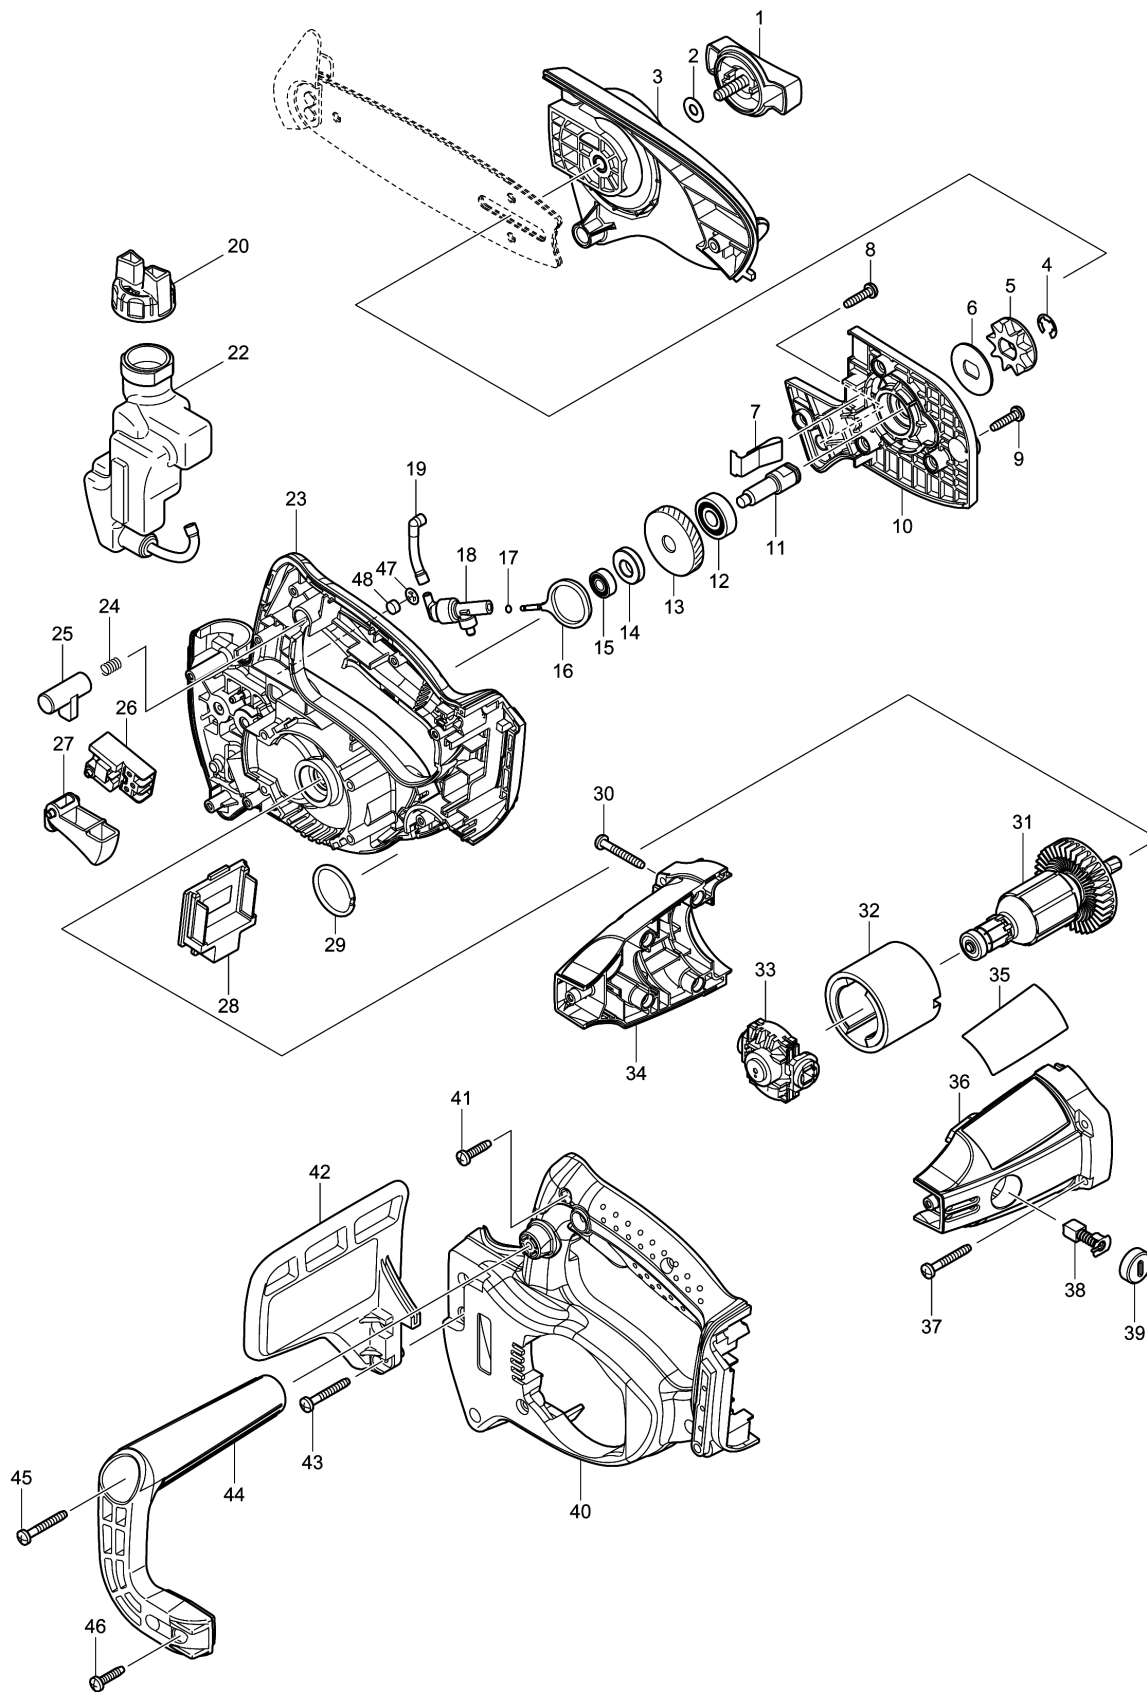

Model No.DUC122 CORDLESS CHAIN SAW 115MM