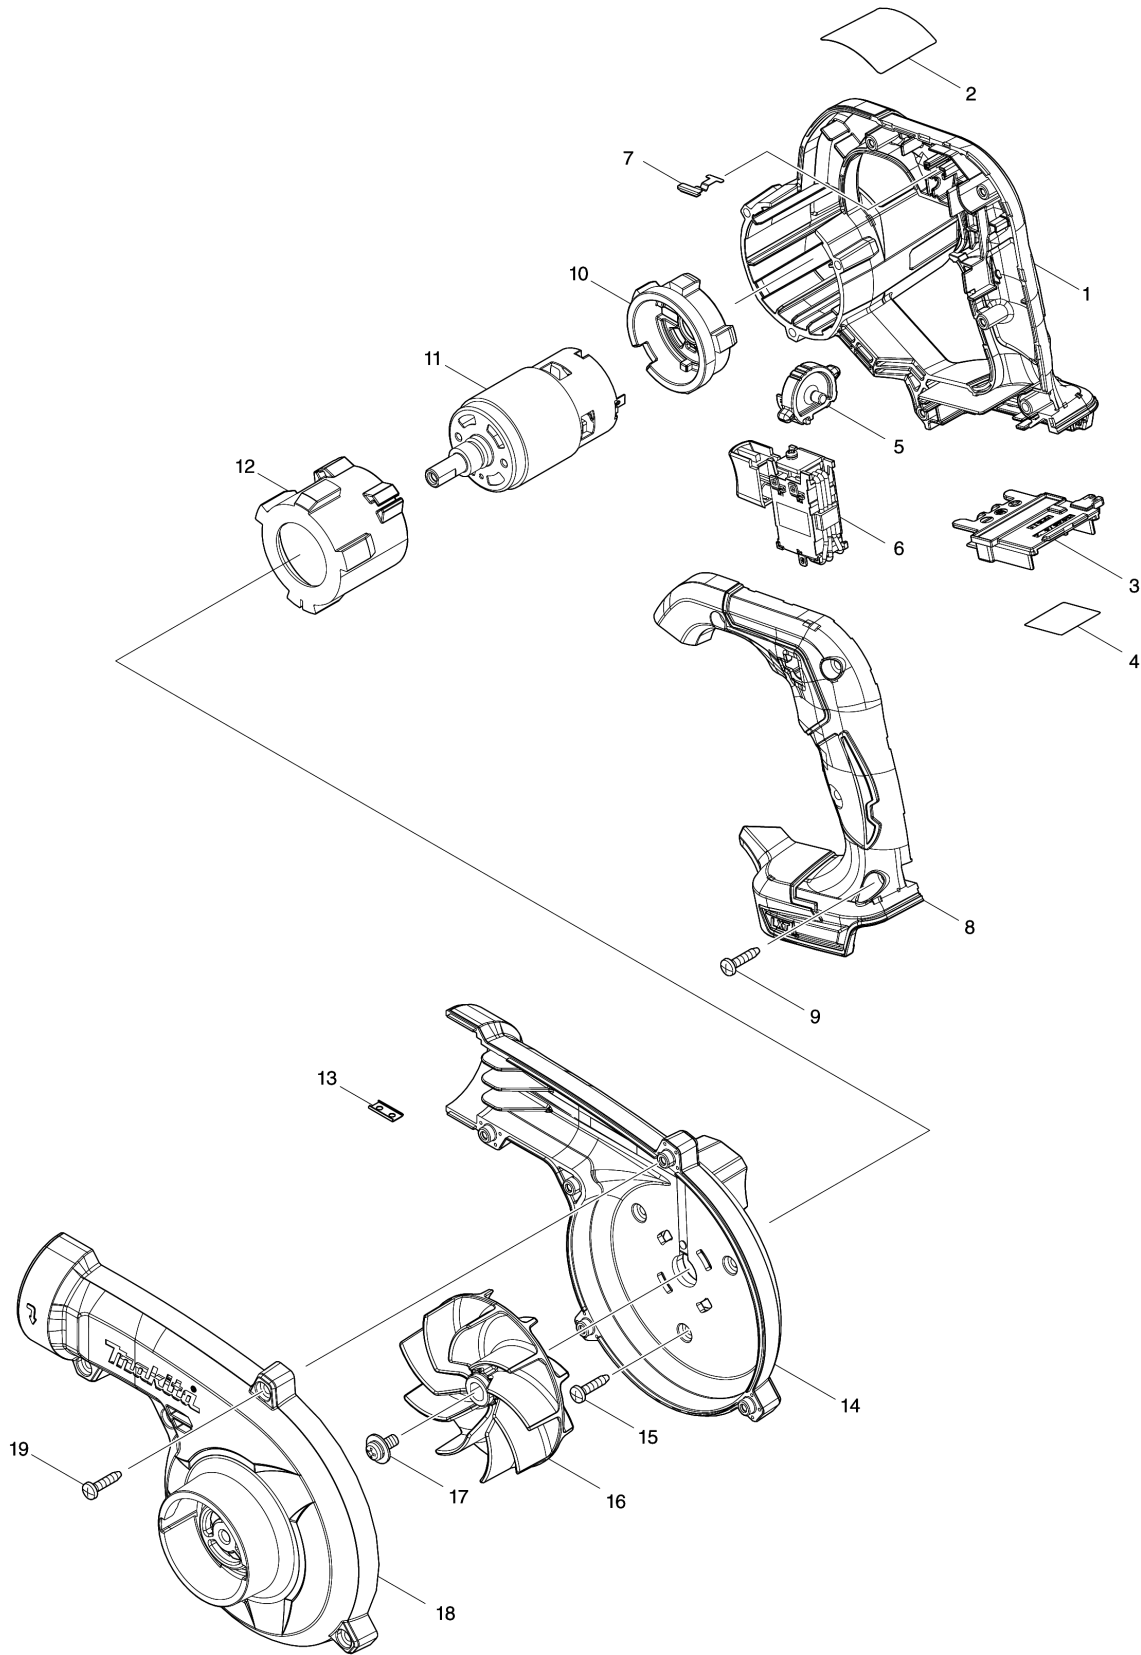

# Model No.DUB186 CORDLESS BLOWER

## Model No.DUB186 CORDLESS BLOWER

Item	Parts No.	Description	I/C	QTY	New/Old	Opt. 1	Opt. 2	NOTE
001	183P63-8	MOTOR HOUSING SET		1				
D10		INC. 8						
002	856X46-6	DUB186 NAME PLATE		1				
003	643874-2	TERMINAL		1				
004	856X53-9	DUB186 SERIAL NO. LABEL		1				
005	412573-5	DIAL		1				
006	632P93-1	SWITCH UNIT		1	*			
006-1	632R69-0	SWITCH UNIT	<	1				
007	232620-4	LEAF SPRING		1				
008	183P63-8	MOTOR HOUSING SET		1				
D10		INC. 1						
009	266326-2	TAPPING SCREW 4X18		5				
010	422589-2	MOTOR RUBBER RING B		1				
011	629484-9	DC MOTOR		1				
012	422588-4	MOTOR RUBBER RING A		1				
013	345998-7	SET PLATE		1				
014	140U56-8	FAN HOUSING COMPLETE		1				
C10	8012T7-9	CAUTION LABEL		1				
015	266326-2	TAPPING SCREW 4X18		3				
016	240210-9	FAN 85		1				
017	265B25-5	PAN HEAD SCREW M5X12 WITH WG		1				
018	412572-7	FAN COVER		1				
019	266326-2	TAPPING SCREW 4X18		5				
A02	191G09-6	GARDEN NOZZLE ASSEMBLY SET		1				
C10	412574-3	JOINT		1				
E01	807950-8	SOUND 95DB LABEL		1				

Please order the parts with part number.

Print Date 7/21/2020