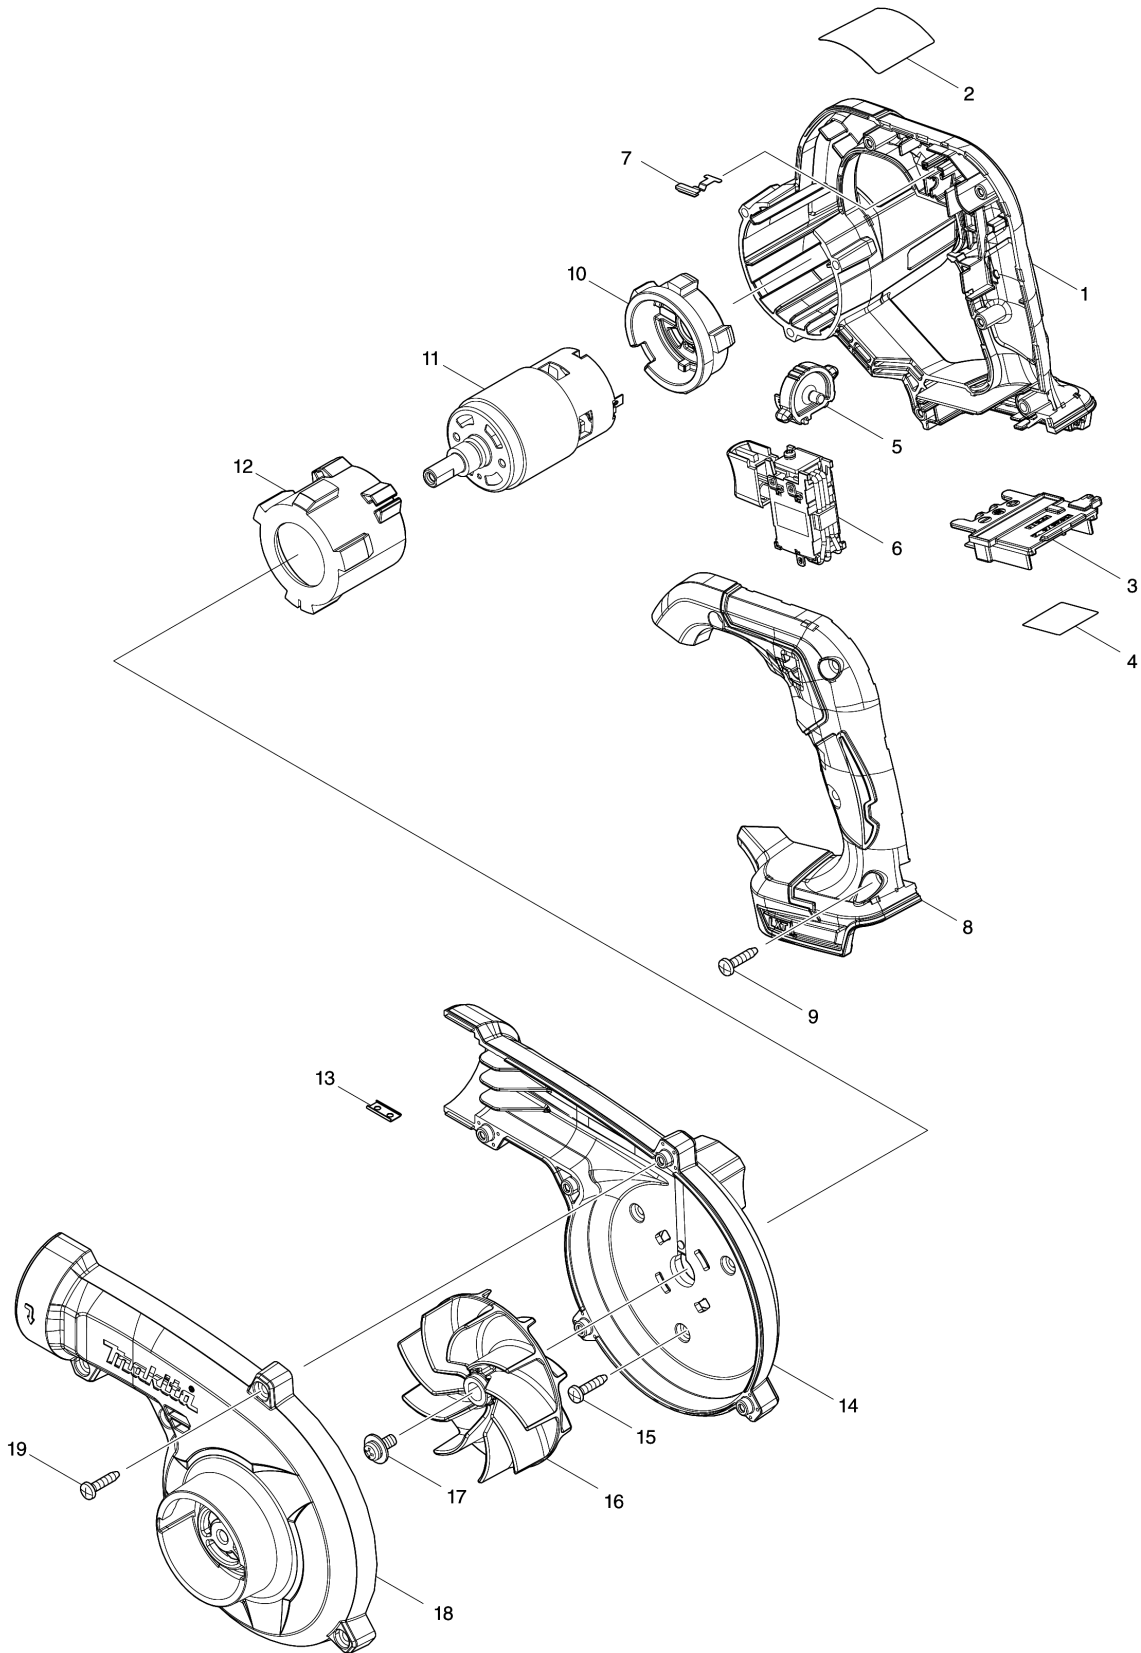

Model No.DUB185 CORDLESS BLOWER

Model No.DUB185 CORDLESS BLOWER

Item	Parts No.	Description	I/C	QTY	New/Old	Opt. 1	Opt. 2	NOTE
001	183P63-8	MOTOR HOUSING SET		1				
D10		INC. 8						
002	856X26-2	DUB185 NAME PLATE		1				
003	643874-2	TERMINAL		1				
004	856X33-5	DUB185 SERIAL NO. LABEL		1				
005	412573-5	DIAL		1				
006	632P93-1	SWITCH UNIT		1	*			
006-1	632R69-0	SWITCH UNIT	<	1				
007	232620-4	LEAF SPRING		1				
008	183P63-8	MOTOR HOUSING SET		1				
D10		INC. 1						
009	266326-2	TAPPING SCREW 4X18		5				
010	422589-2	MOTOR RUBBER RING B		1				
011	629484-9	DC MOTOR		1				
012	422588-4	MOTOR RUBBER RING A		1				
013	345998-7	SET PLATE		1				
014	140U56-8	FAN HOUSING COMPLETE		1				
C10	8012T7-9	CAUTION LABEL		1				
015	266326-2	TAPPING SCREW 4X18		3				
016	240210-9	FAN 85		1				
017	265B25-5	PAN HEAD SCREW M5X12 WITH WG		1				
018	412572-7	FAN COVER		1				
019	266326-2	TAPPING SCREW 4X18		5				
A02	123245-4	NOZZLE ASS'Y		1				
C10	454703-2	JOINT		1				
E01	8012L1-5	SOUND 94DB LABEL		1				

Please order the parts with part number.

Print Date 9/24/2020