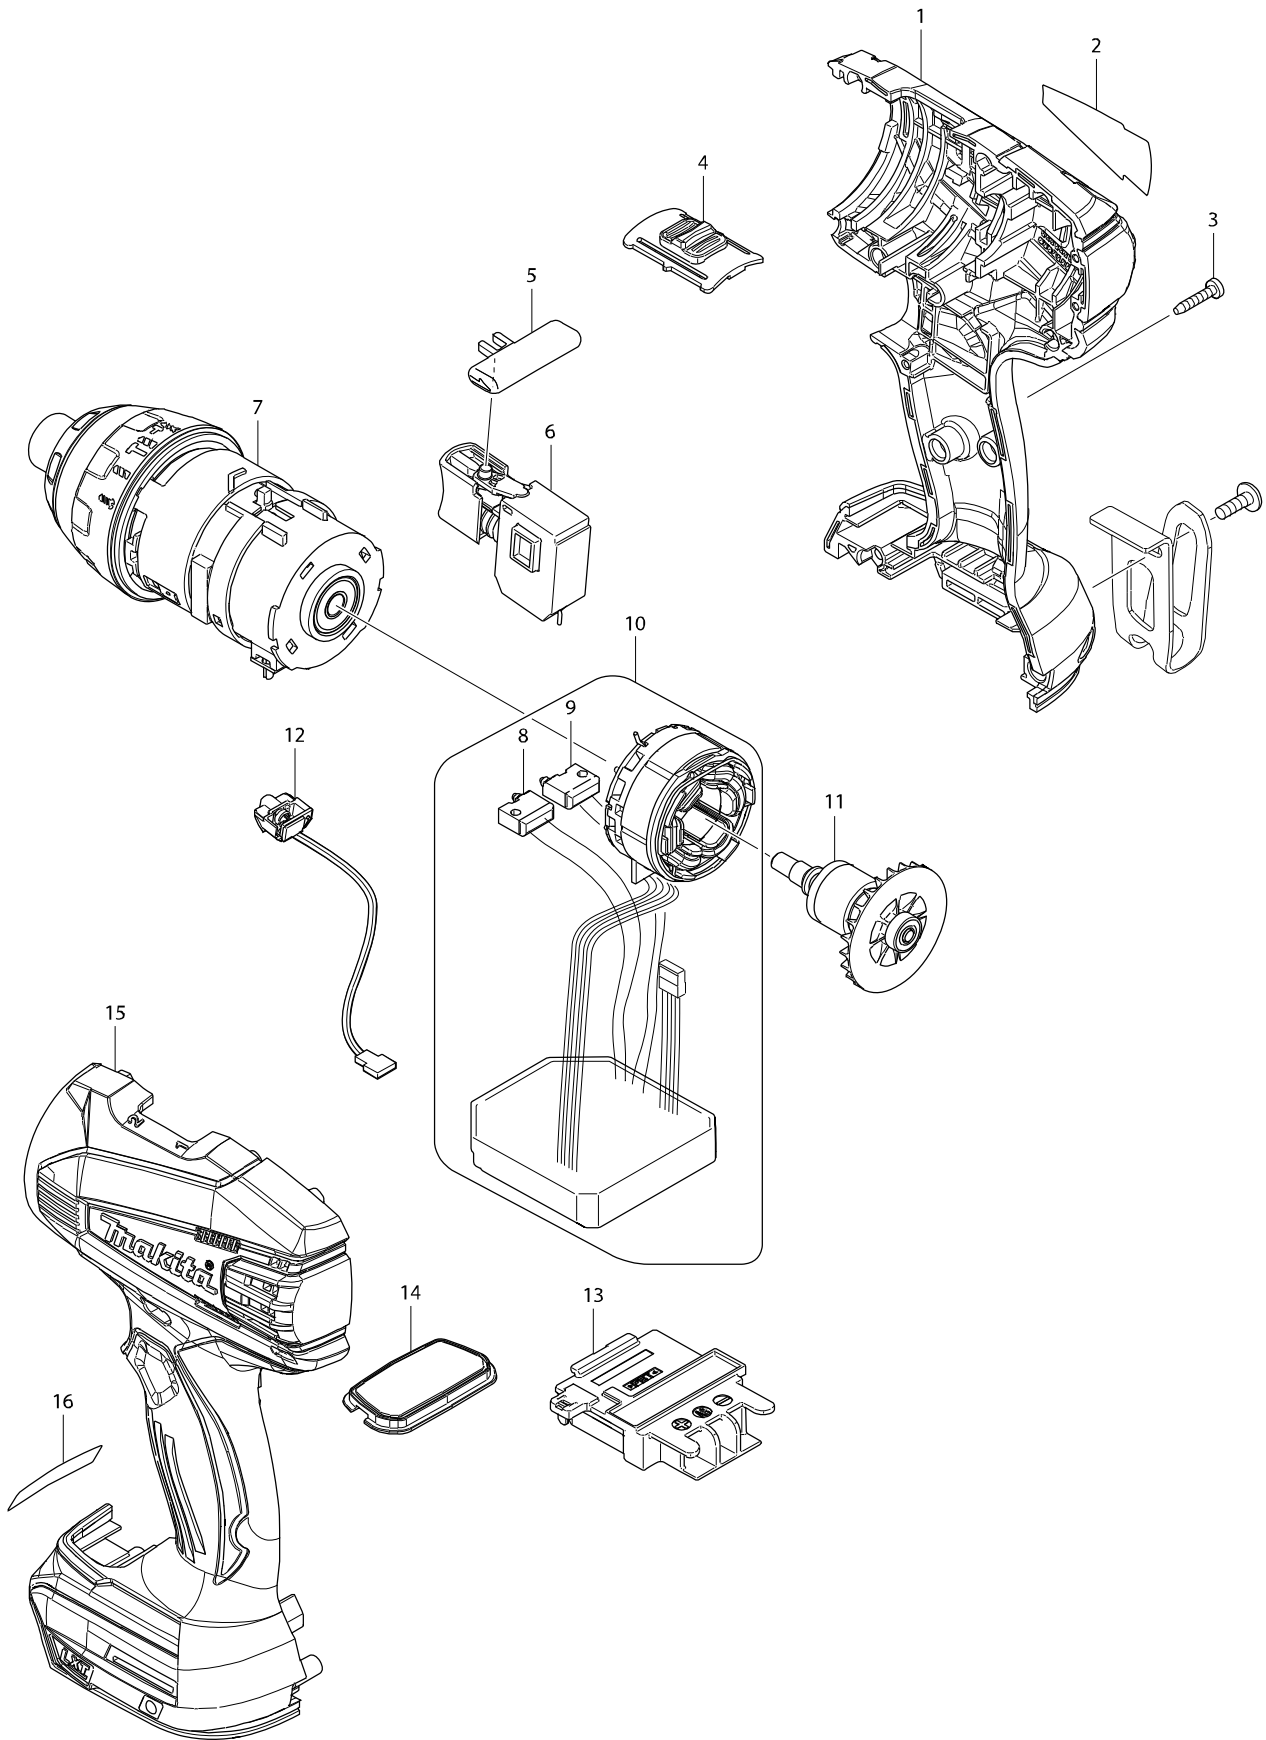

Model No. DTP141 CORDLESS 4 MODE IMPACT DRIVER

Model No. DTP141 CORDLESS 4 MODE IMPACT DRIVER