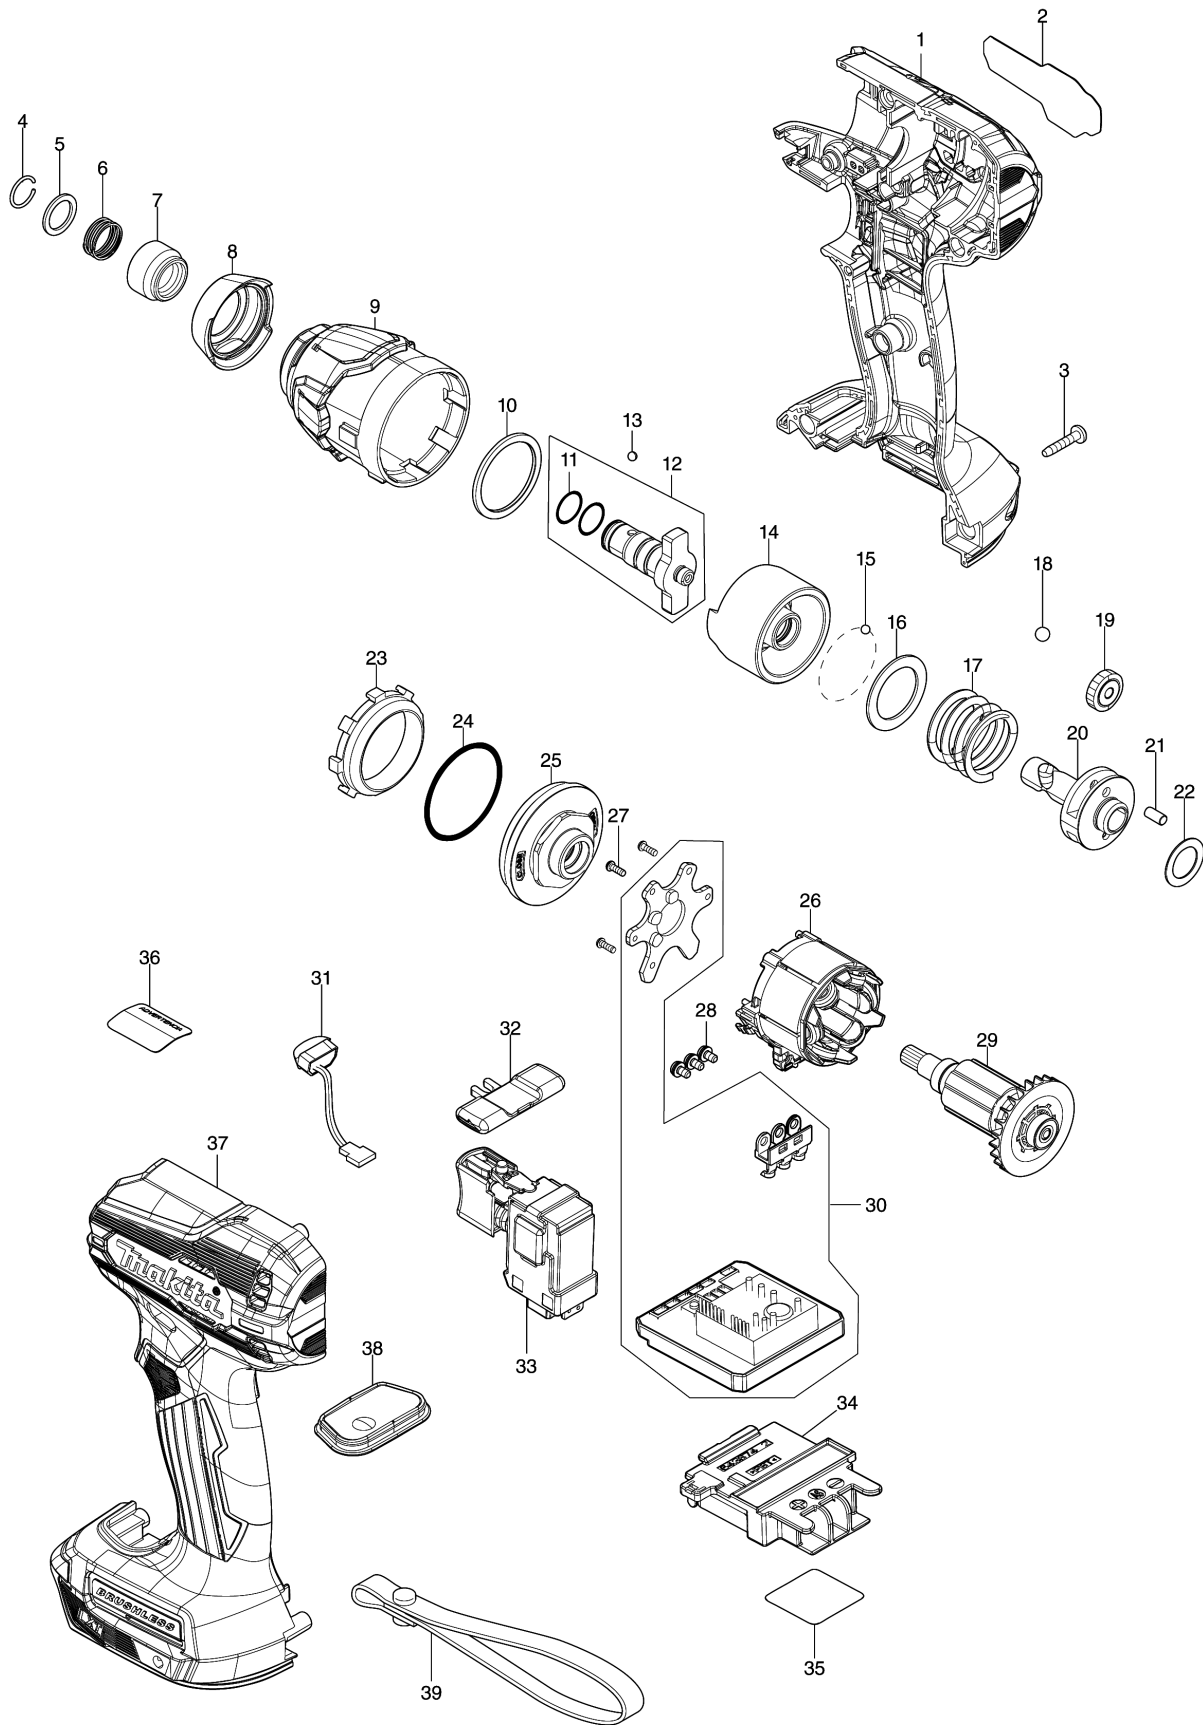

# Model No.DTD157 CORDLESS IMPACT DRIVER

## Model No.DTD157 CORDLESS IMPACT DRIVER

Item	Parts No.	Description	I/C	QTY	New/Old	Sales	Purch.	NOTE
001	183S26-2	HOUSING SET		1				
C10	263005-3	RUBBER PIN 6		2				
C20	252126-6	HEX. LOCK NUT M4-7		2				
D10		INC. 37						
002	811B03-9	DTD157 NAME PLATE		1				
003	266429-2	TAPPING SCREW 3X16		9				
004	231965-7	RING SPRING 10		1				
005	267143-3	FLAT WASHER 11		1				
006	233005-7	COMPRESSION SPRING 13		1				
007	326803-7	BIT SLEEVE		1				
008	422661-0	BUMPER		1				
009	140Y09-1	HAMMER CASE COMPLETE		1				
010	261165-5	NYLON WASHER 26		1				
011	213920-1	O-RING 10.5		2				
012	136381-7	ANVIL M ASS'Y		1				
D10		INC. 11						
013	216019-1	STEEL BALL 3		2				
014	327824-2	HAMMER		1				
015	216019-1	STEEL BALL 3		24				
016	267380-9	FLAT WASHER 20		1				
017	232326-4	COMPRESSION SPRING 21		1				
018	216002-8	STEEL BALL 4.8		2				
019	227213-0	SPUR GEAR 17		2				
020	327743-2	SPINDLE		1				
021	268217-3	PIN 3.5		2				
022	253052-2	FLAT WASHER 12		1				
023	227316-0	INTERNAL GEAR 43		1				
024	213479-8	O RING 33		1				
025	140Y11-4	BEARING BOX COMPLETE		1				
026	629A44-3	STATOR		1				
027	266490-9	TAPPING SCREW PT 2X6		3				
028	652069-6	FLAT HEAD SCREW M3X6		3				
029	619672-6	ROTOR		1				
030	620E43-2	CONTROLLER		1				
031	620521-2	LED CIRCUIT		1				
032	455053-8	F/R CHANGE LEVER		1				
033	143975-1	SWITCH COMPLETE		1				
034	643874-2	TERMINAL		1				
035	811B11-0	DTD157 SERIAL NO. LABEL		1				
037	183S26-2	HOUSING SET		1				
C10	263005-3	RUBBER PIN 6		2				
C20	252126-6	HEX. LOCK NUT M4-7		2				

## Model No.DTD157 CORDLESS IMPACT DRIVER

Item	Parts No.	Description	I/C	QTY	New/Old	Sales	Purch.	NOTE
D10		INC. 1						
038	144137-4	SWITCH PLATE COMPLETE		1				
A01	346317-0	HOOK		1				
A02	266622-8	+ TRUSS HEAD SCREW M4X12		1				

Please order the parts with part number.

Print Date 7/1/2021