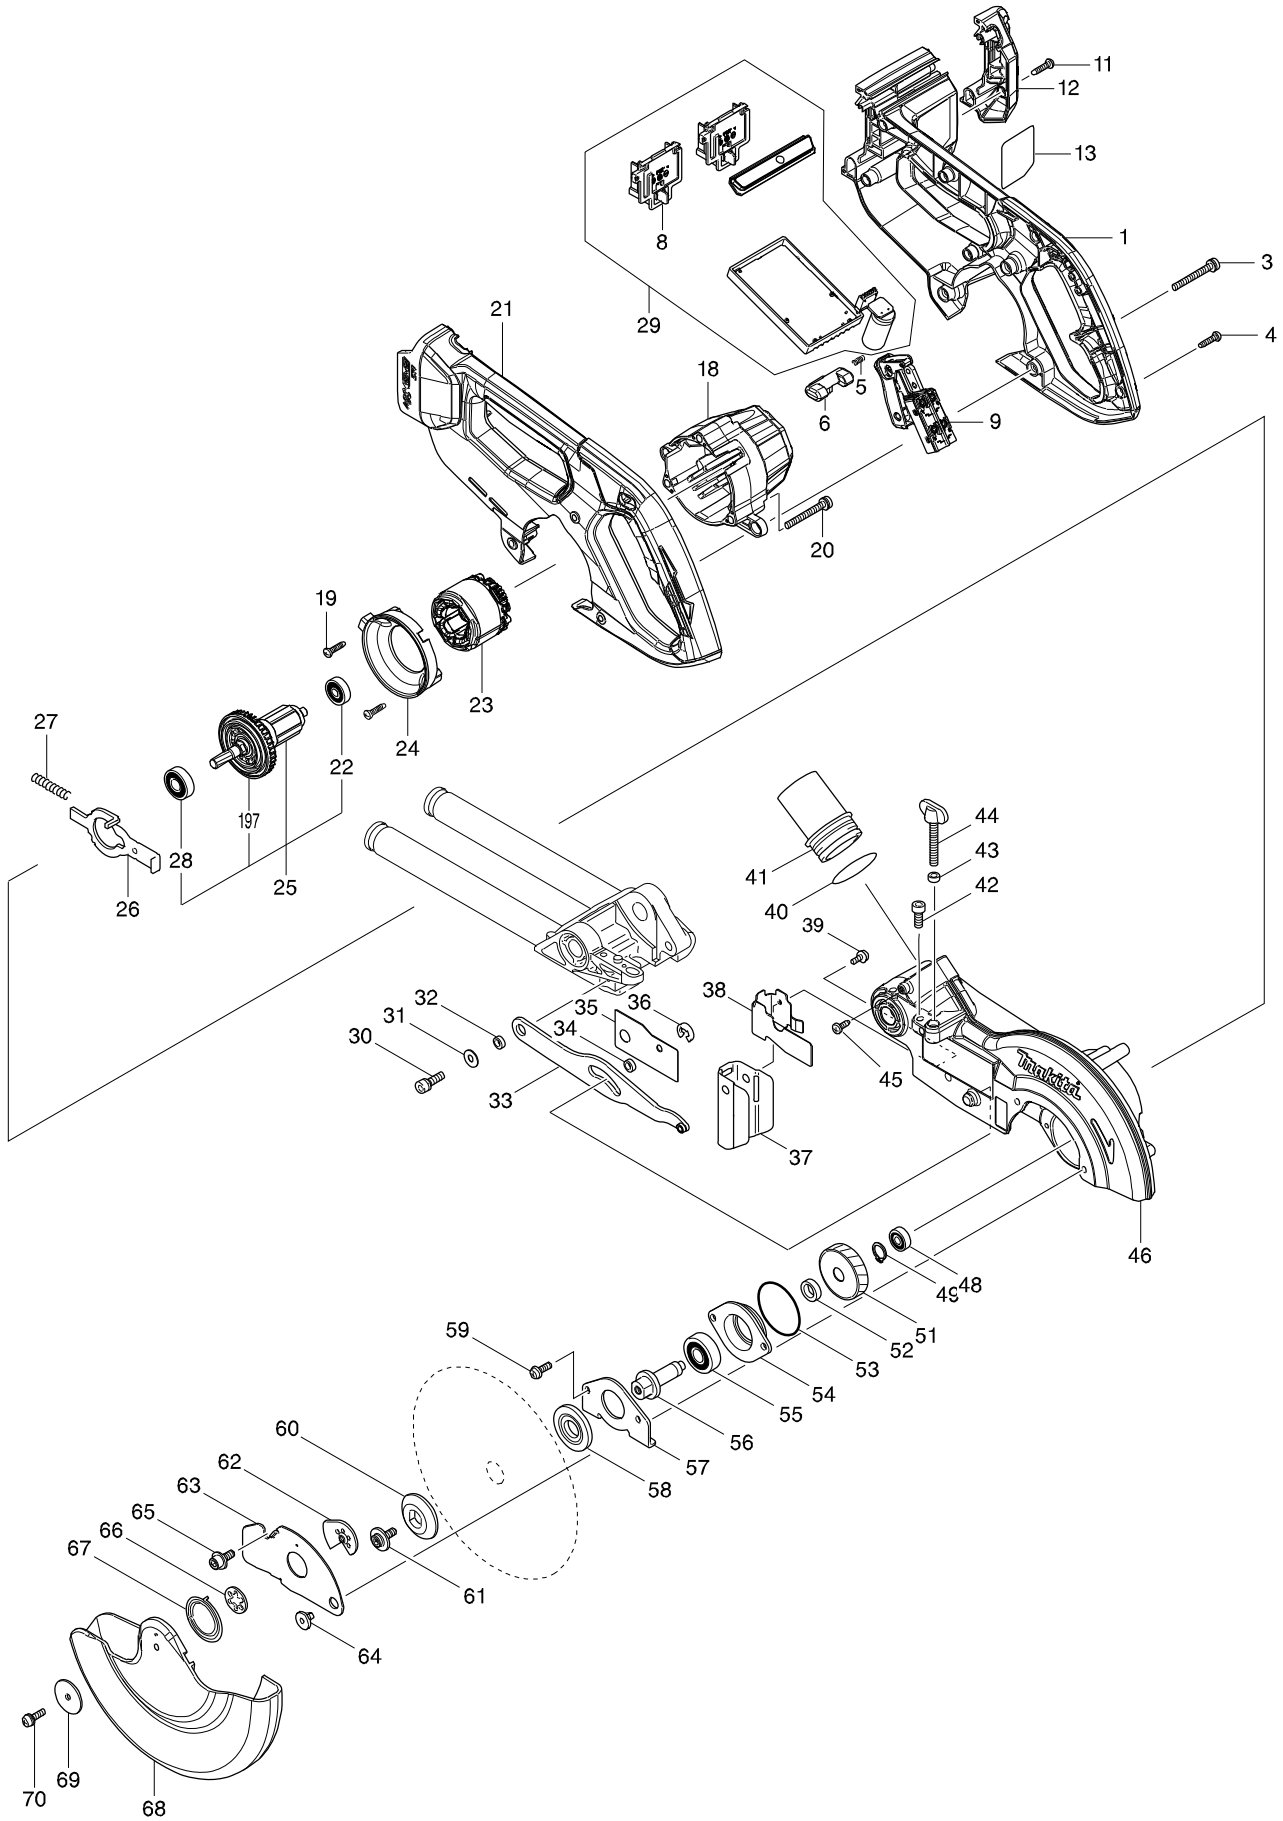

Model No. DLS714 DC SLIDE COMPOUND MITER SAW

Model No. DLS714 DC SLIDE COMPOUND MITER SAW