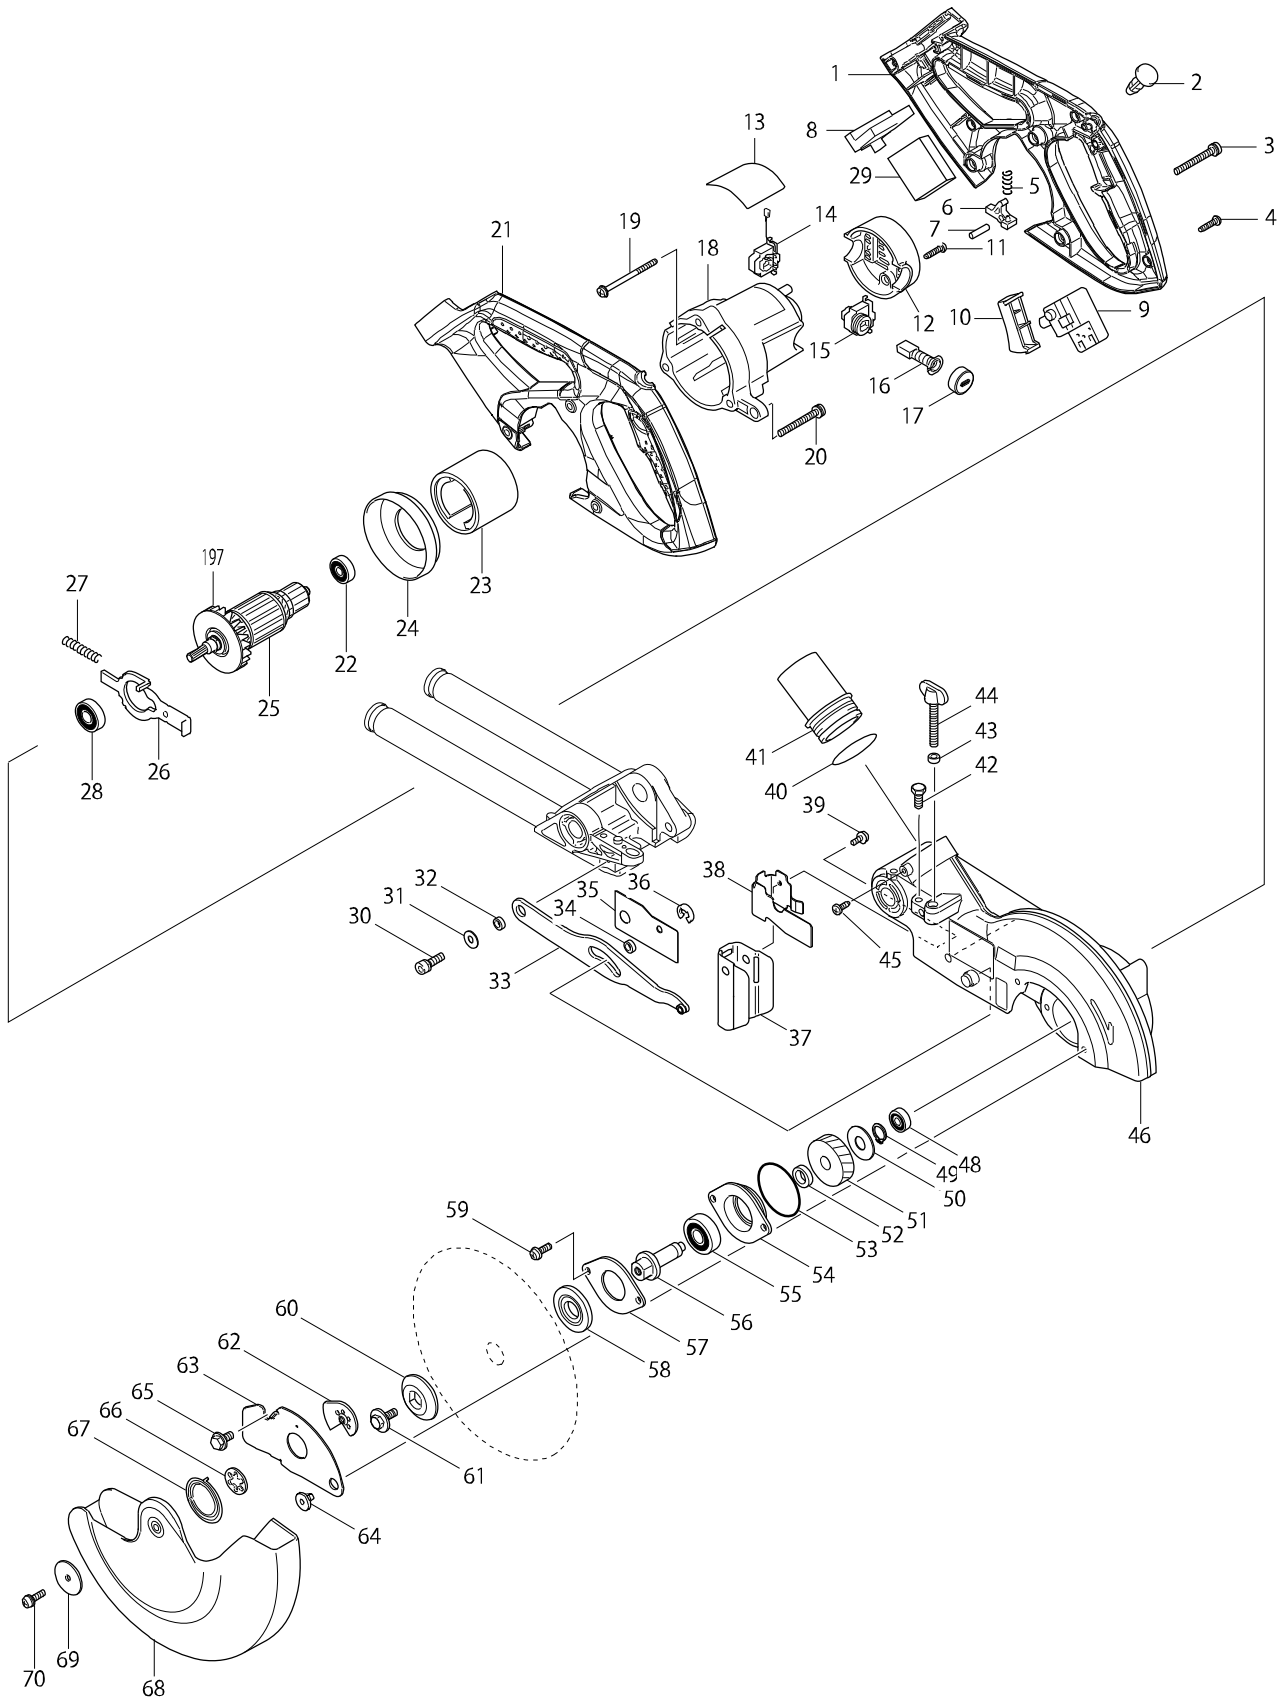

Model No. DLS713 190MM SLIDE COMPOUND SAW

Model No. DLS713 190MM SLIDE COMPOUND SAW