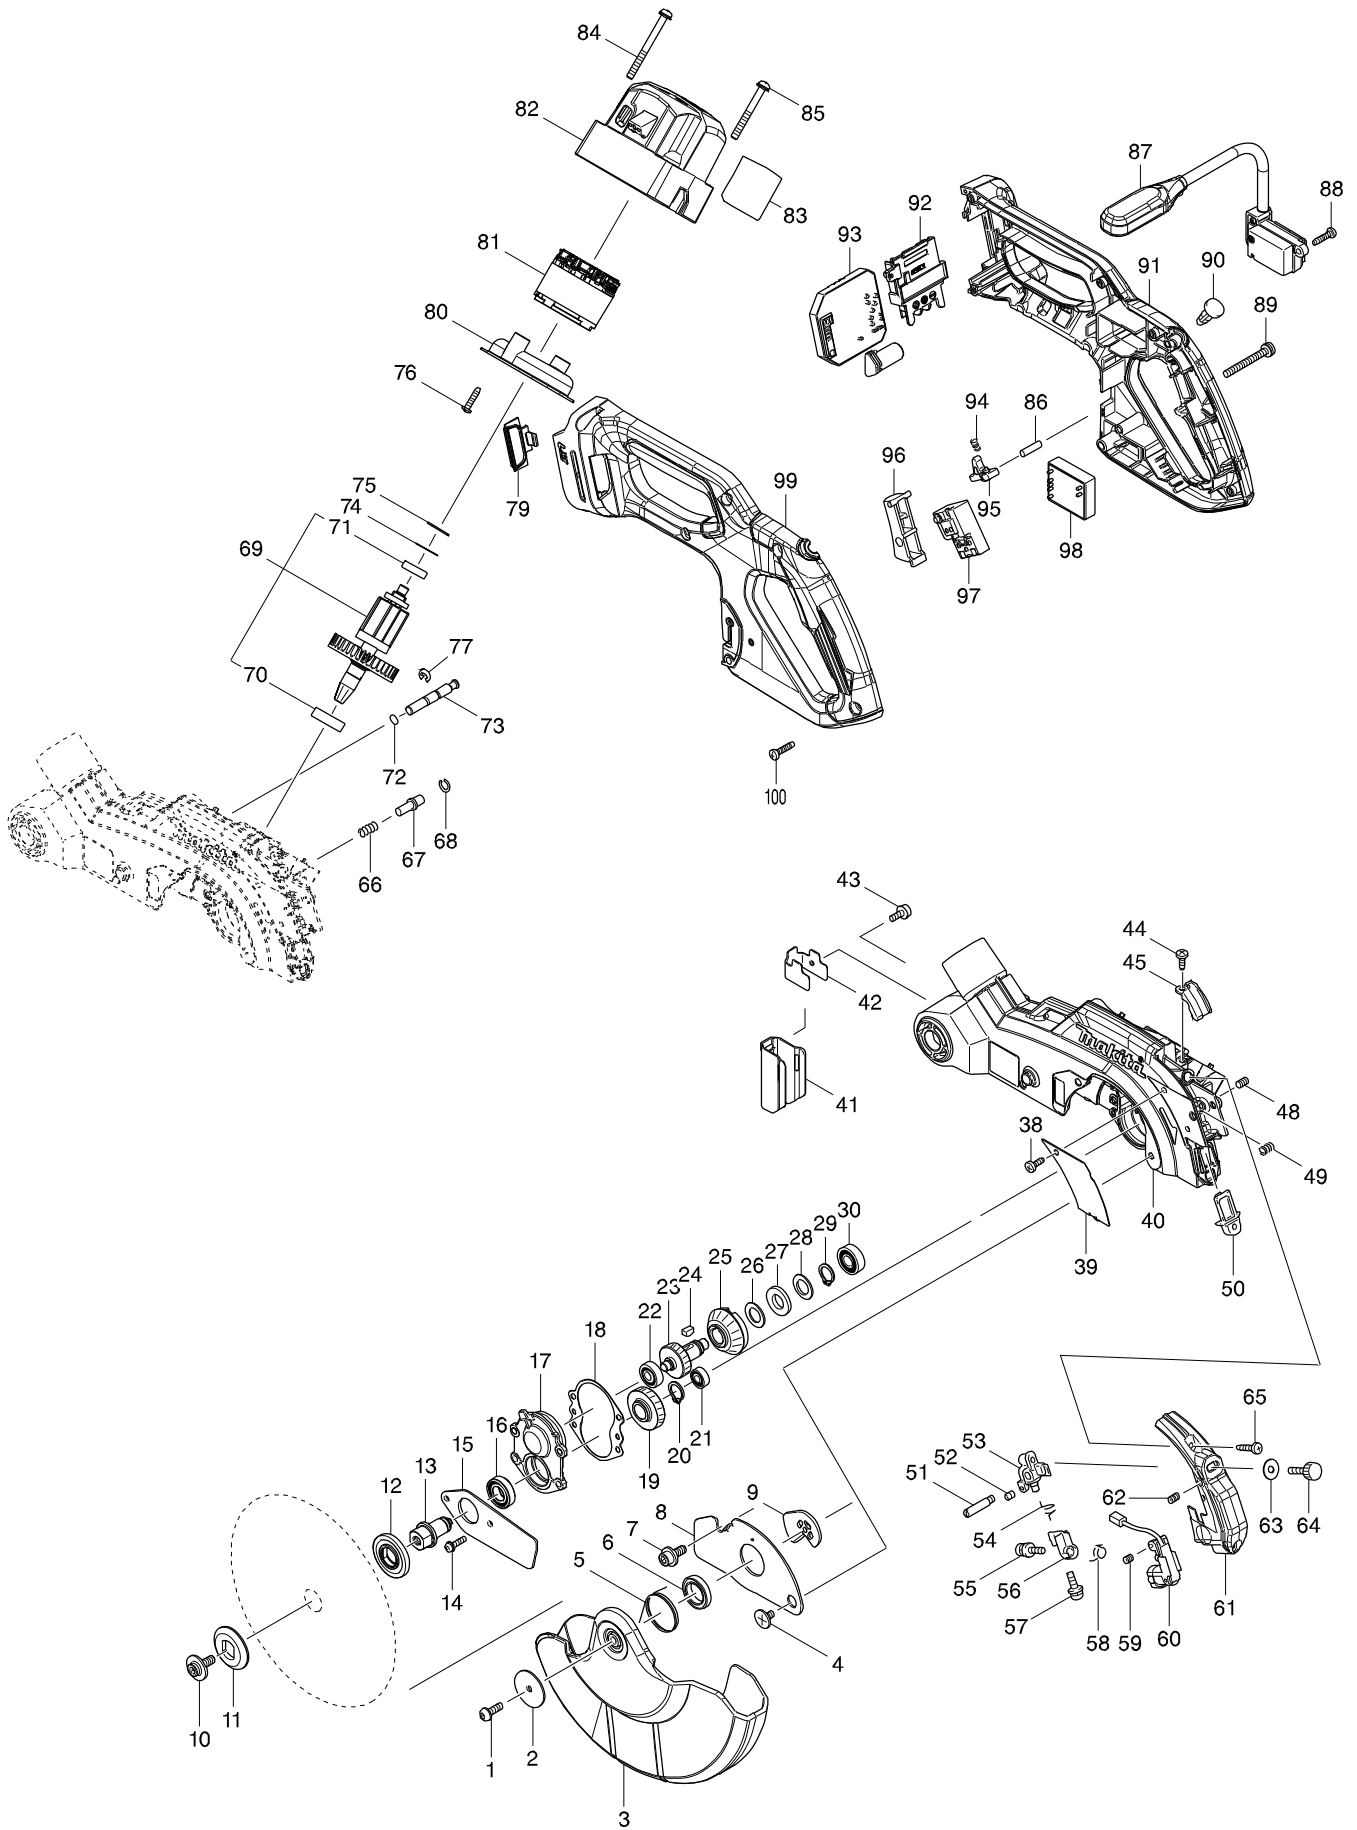

Model No. DLS600 165MM CORDLESS MITER SAW

Model No. DLS600 165MM CORDLESS MITER SAW