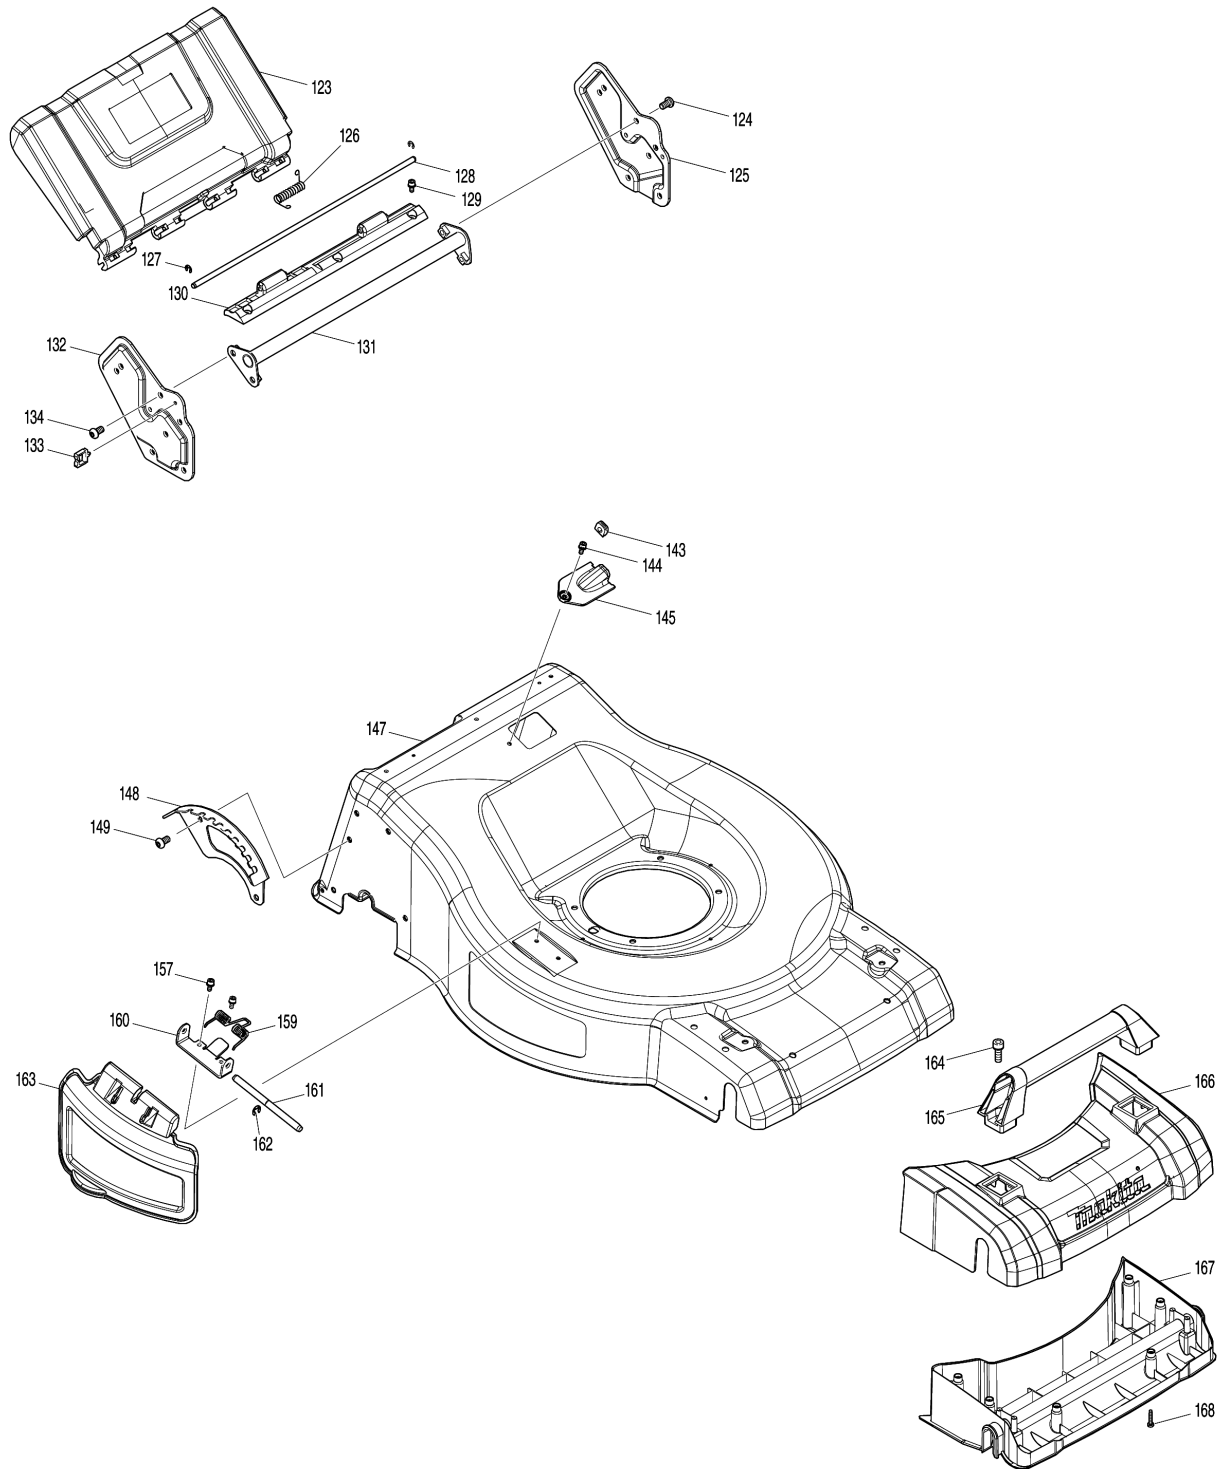

Model No.DLM536 530MM CORDLESS LAWN MOWER