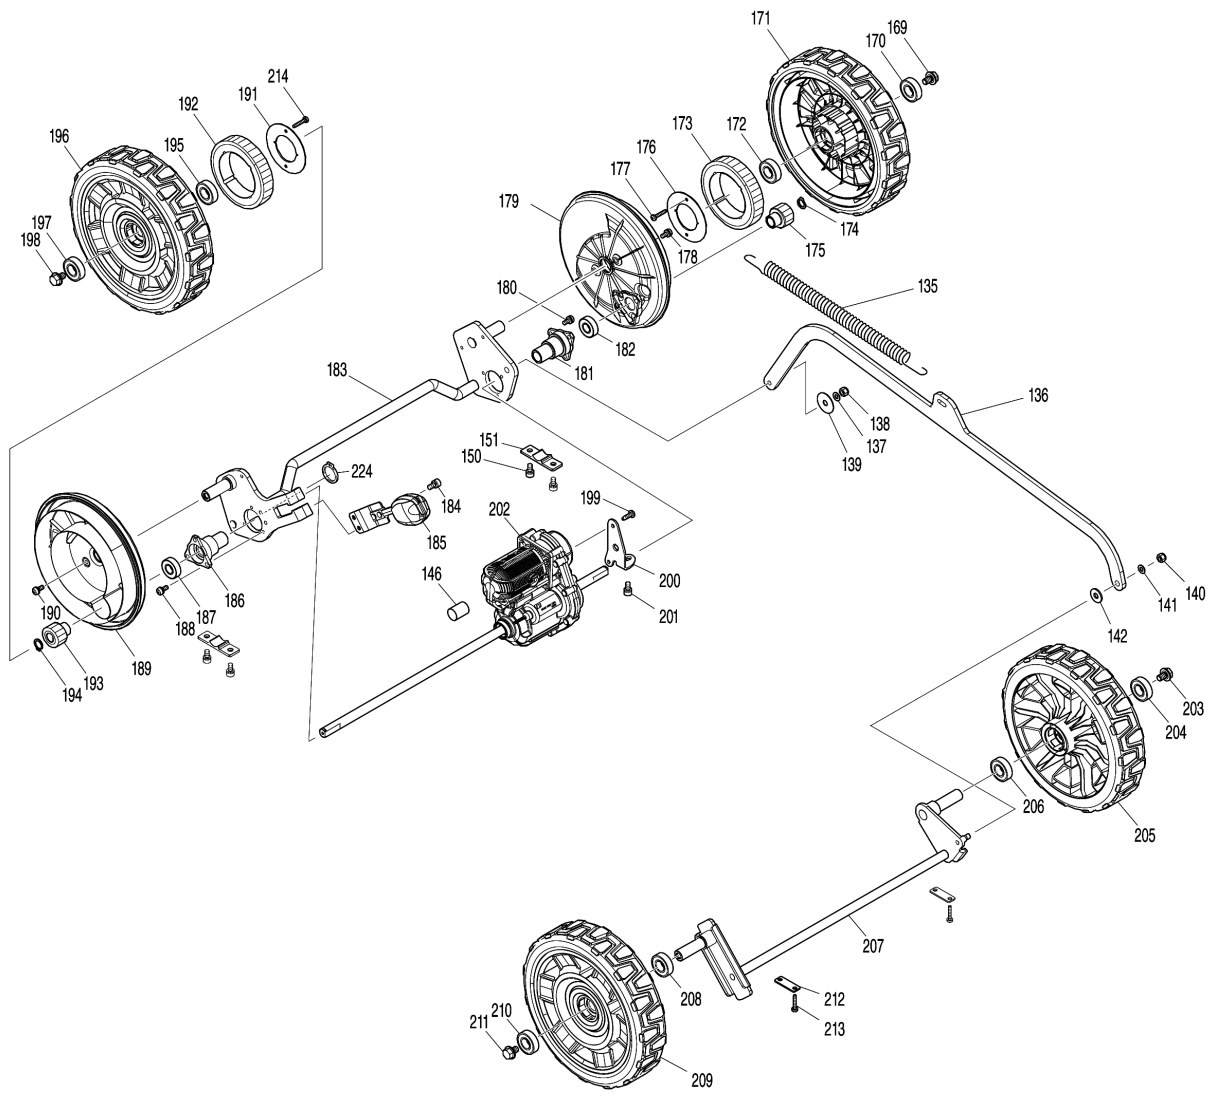

Model No.DLM536 530MM CORDLESS LAWN MOWER