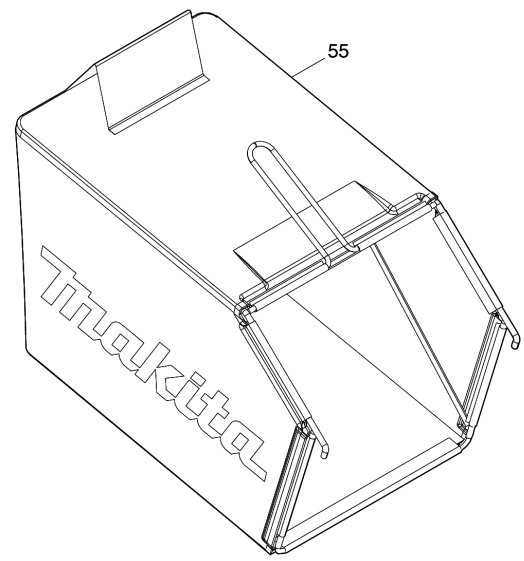

Model No.DLM536 530MM CORDLESS LAWN MOWER