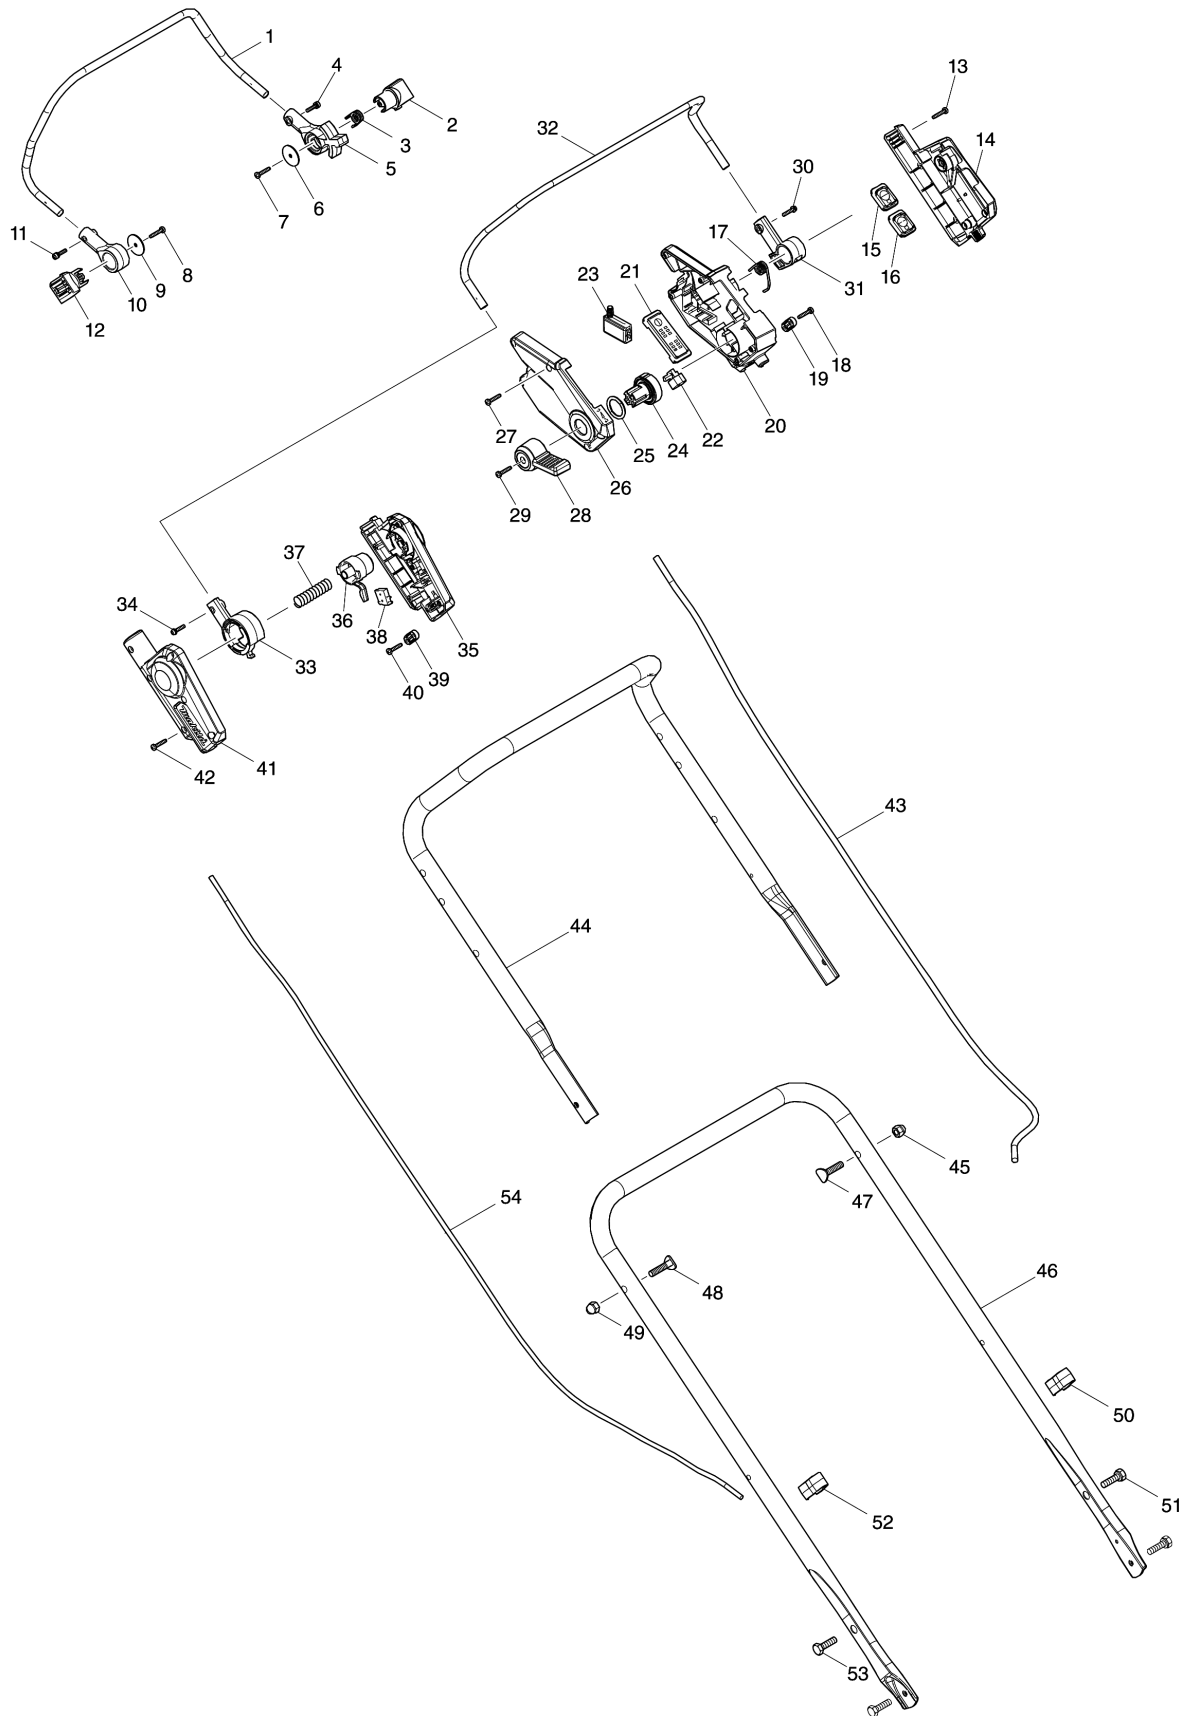

Model No.DLM536 530MM CORDLESS LAWN MOWER