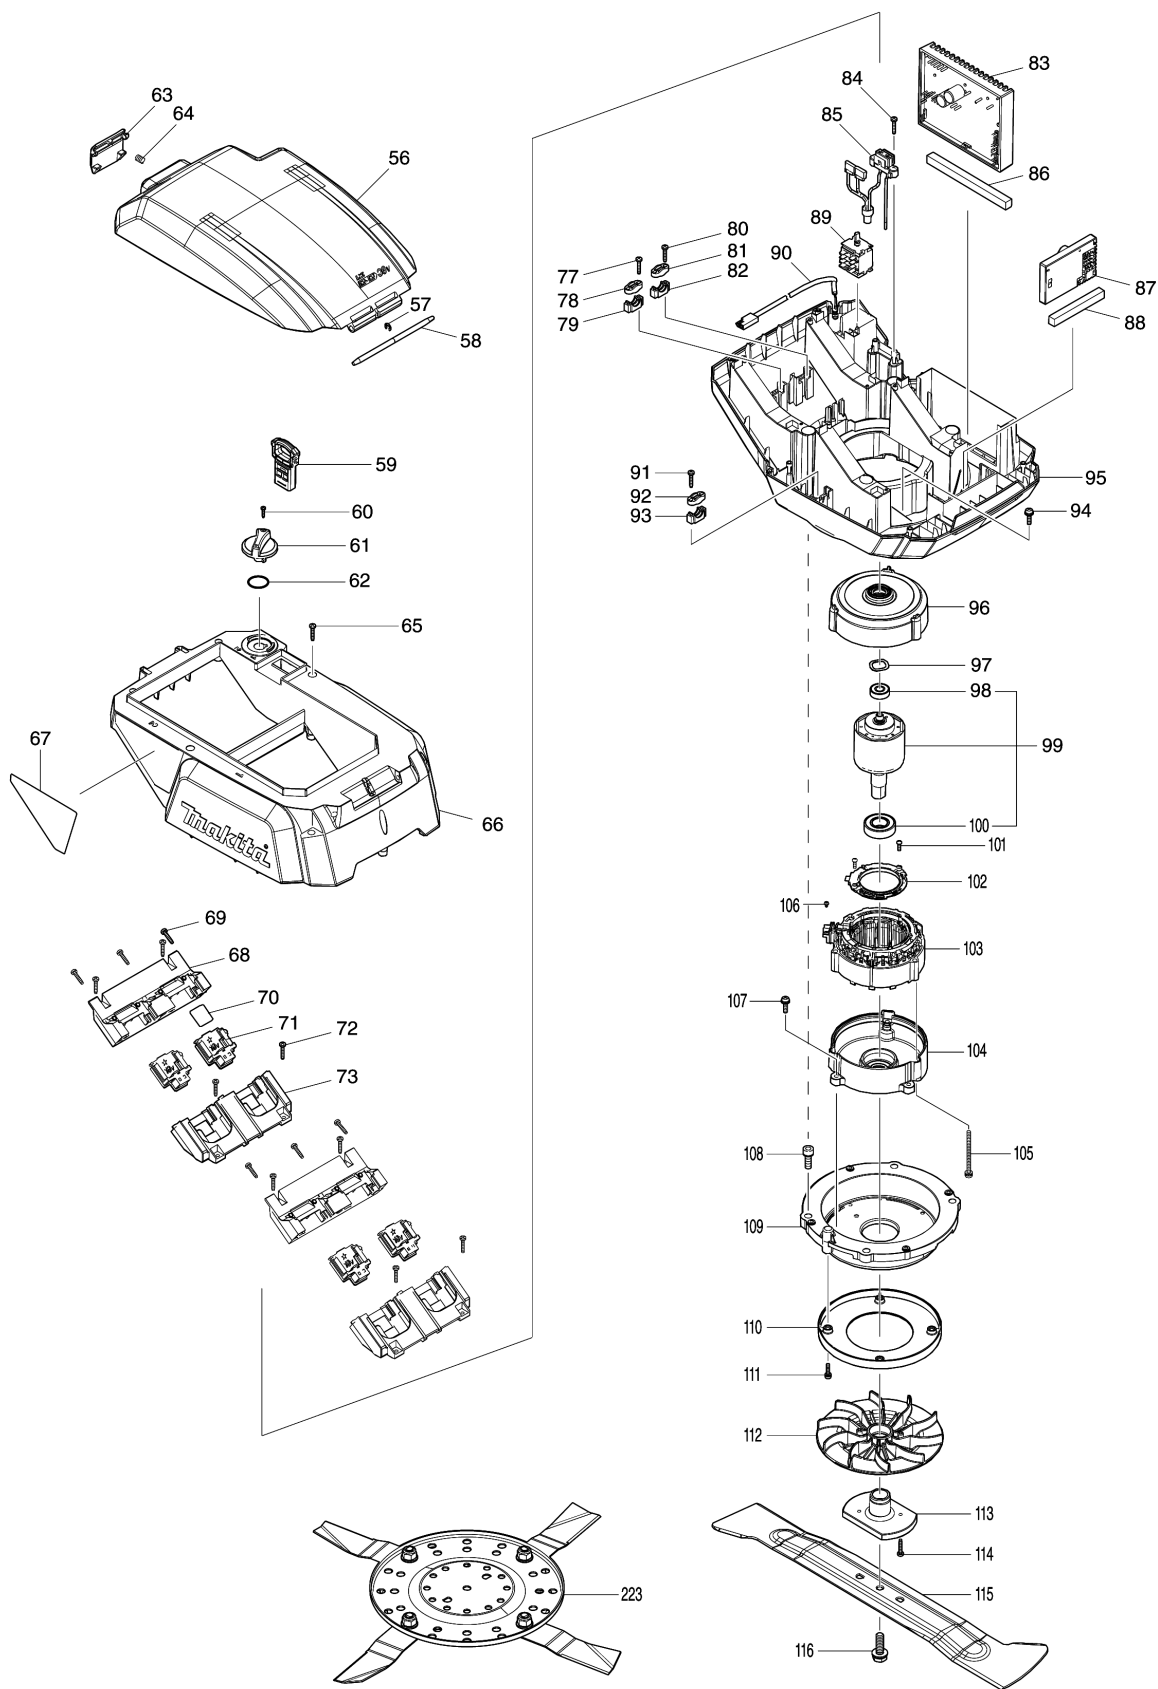

Model No.DLM536 530MM CORDLESS LAWN MOWER