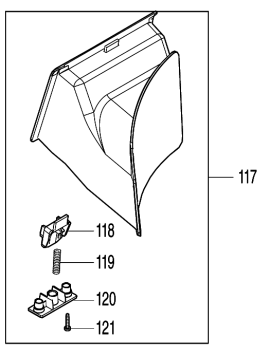

Model No.DLM536 530MM CORDLESS LAWN MOWER