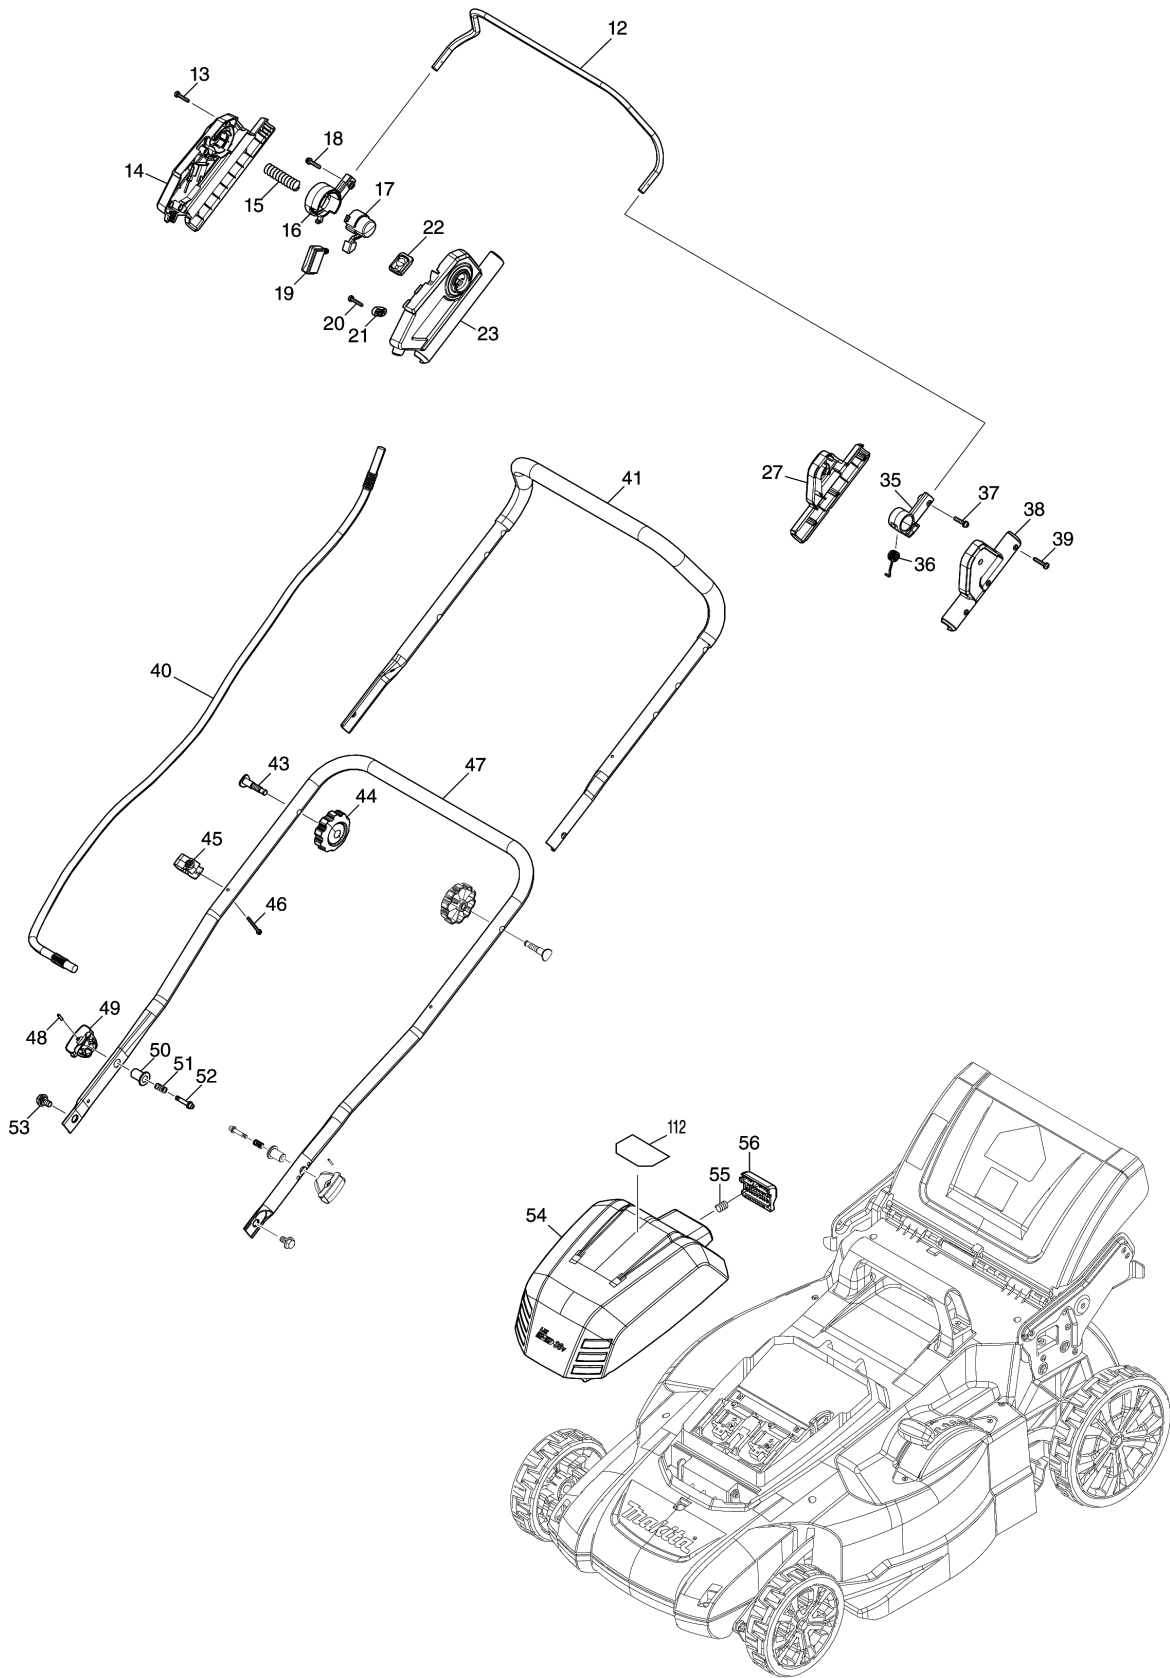

Model No.DLM480 480MM CORDLESS LAWN MOWER