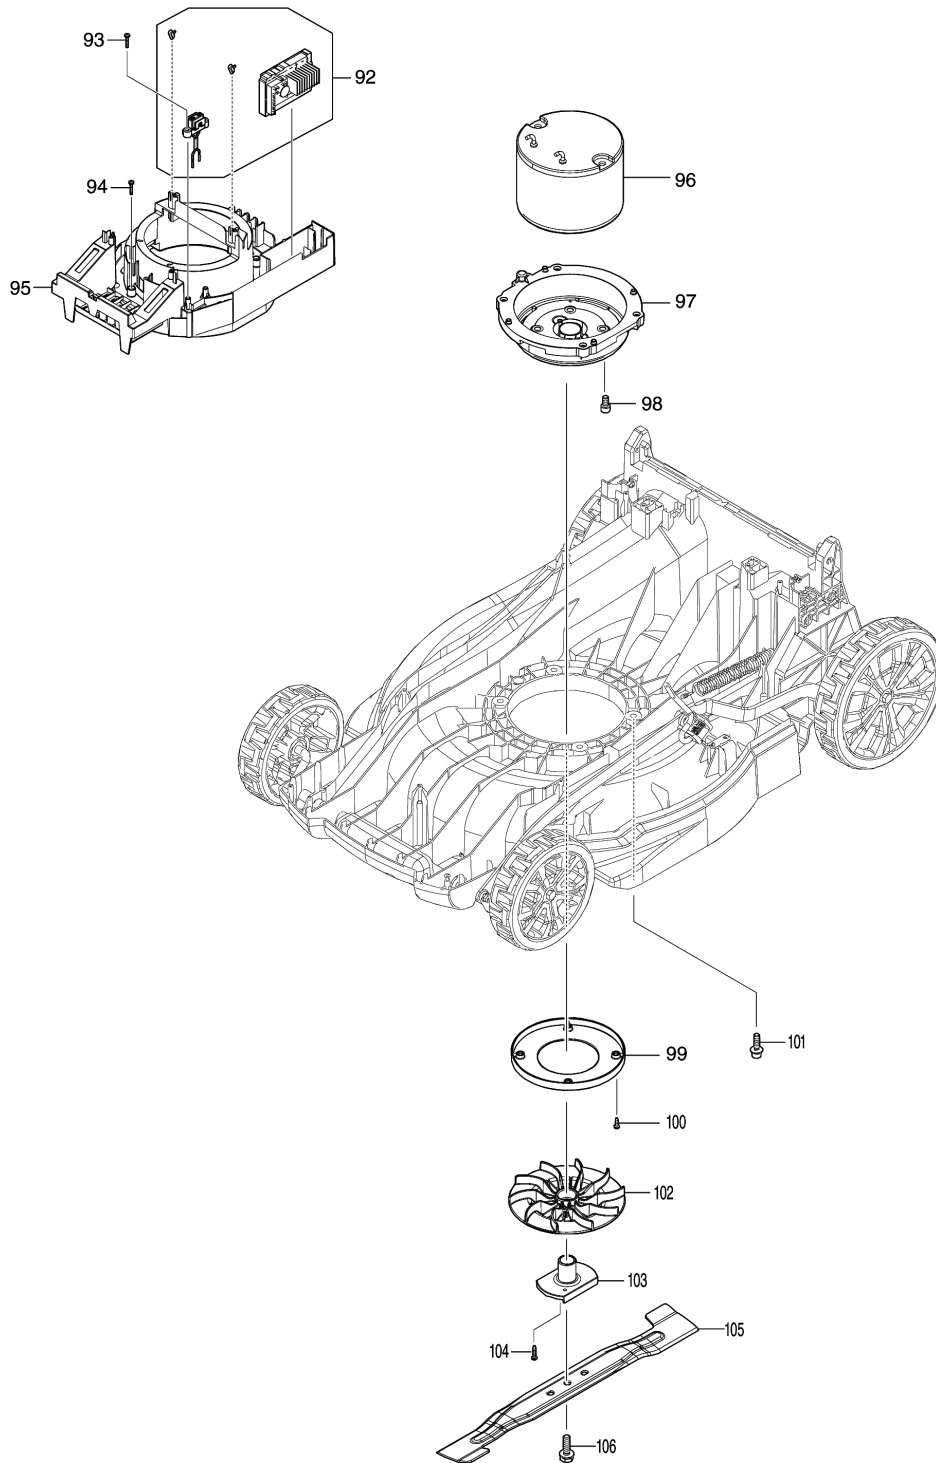

Model No.DLM480 480MM CORDLESS LAWN MOWER