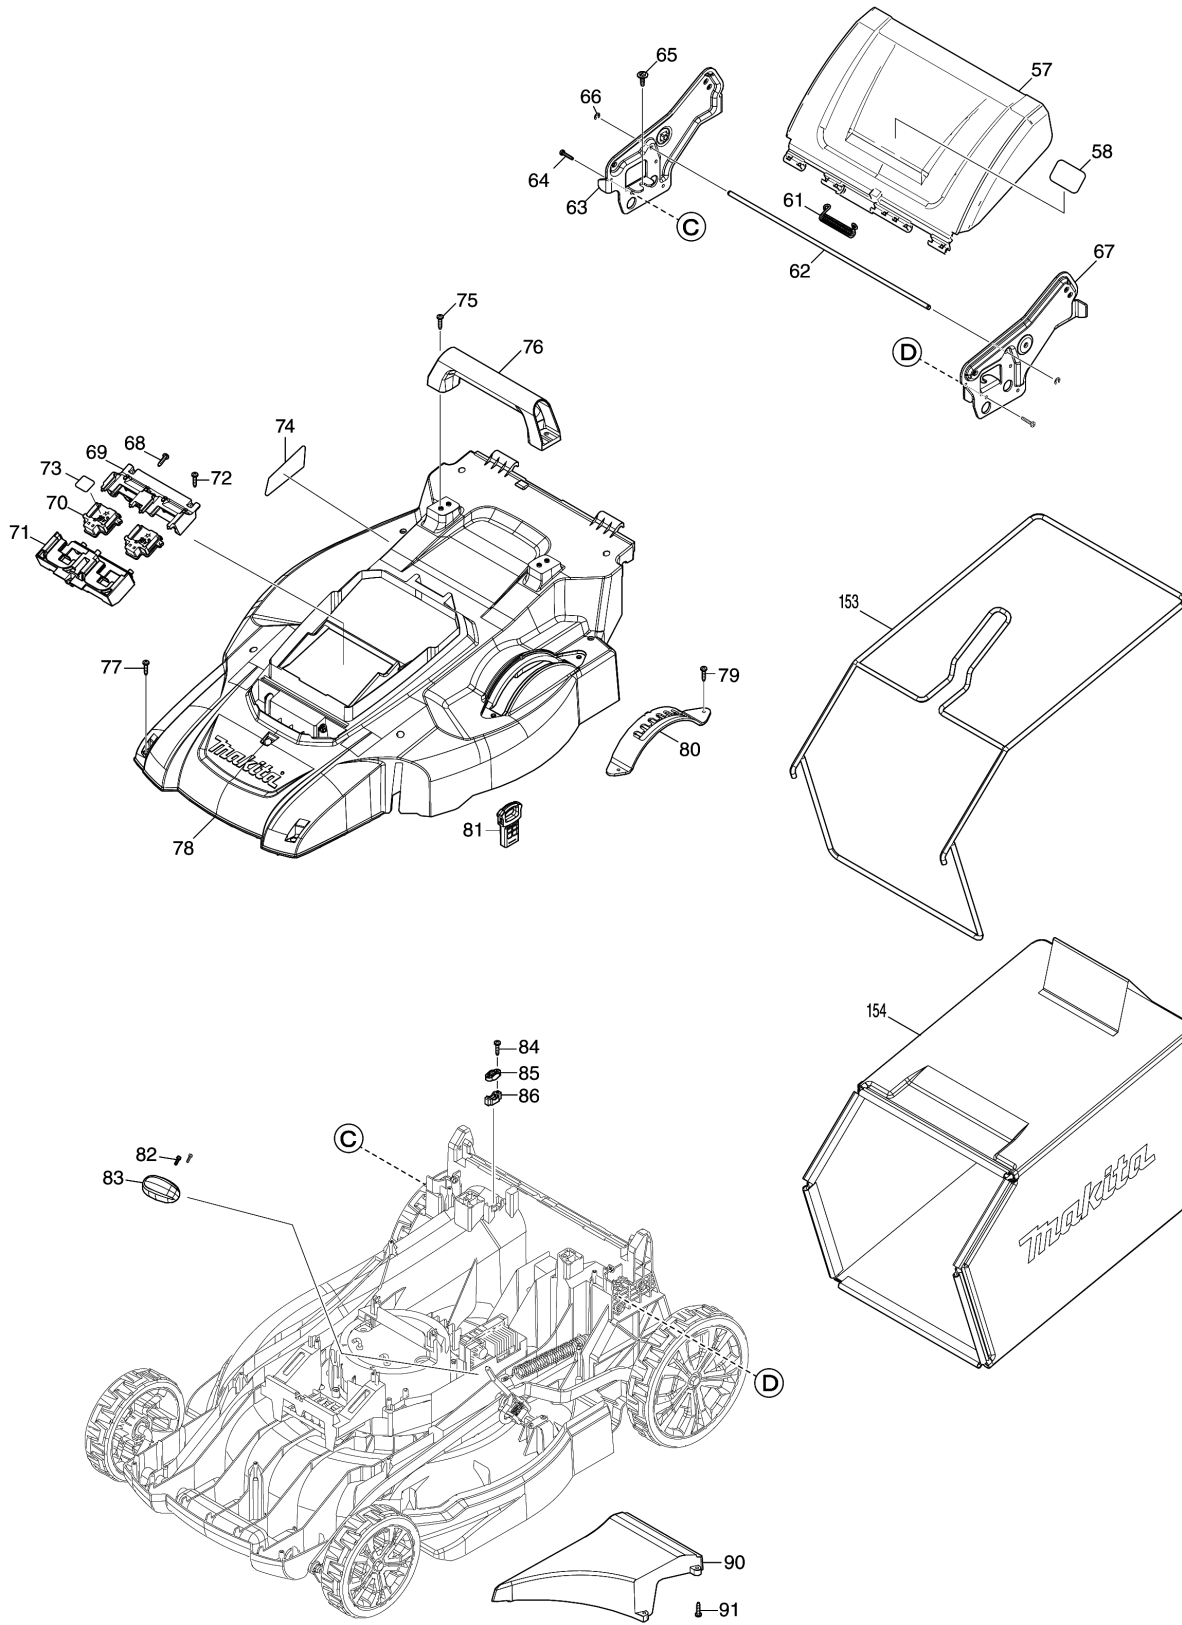

Model No.DLM480 480MM CORDLESS LAWN MOWER