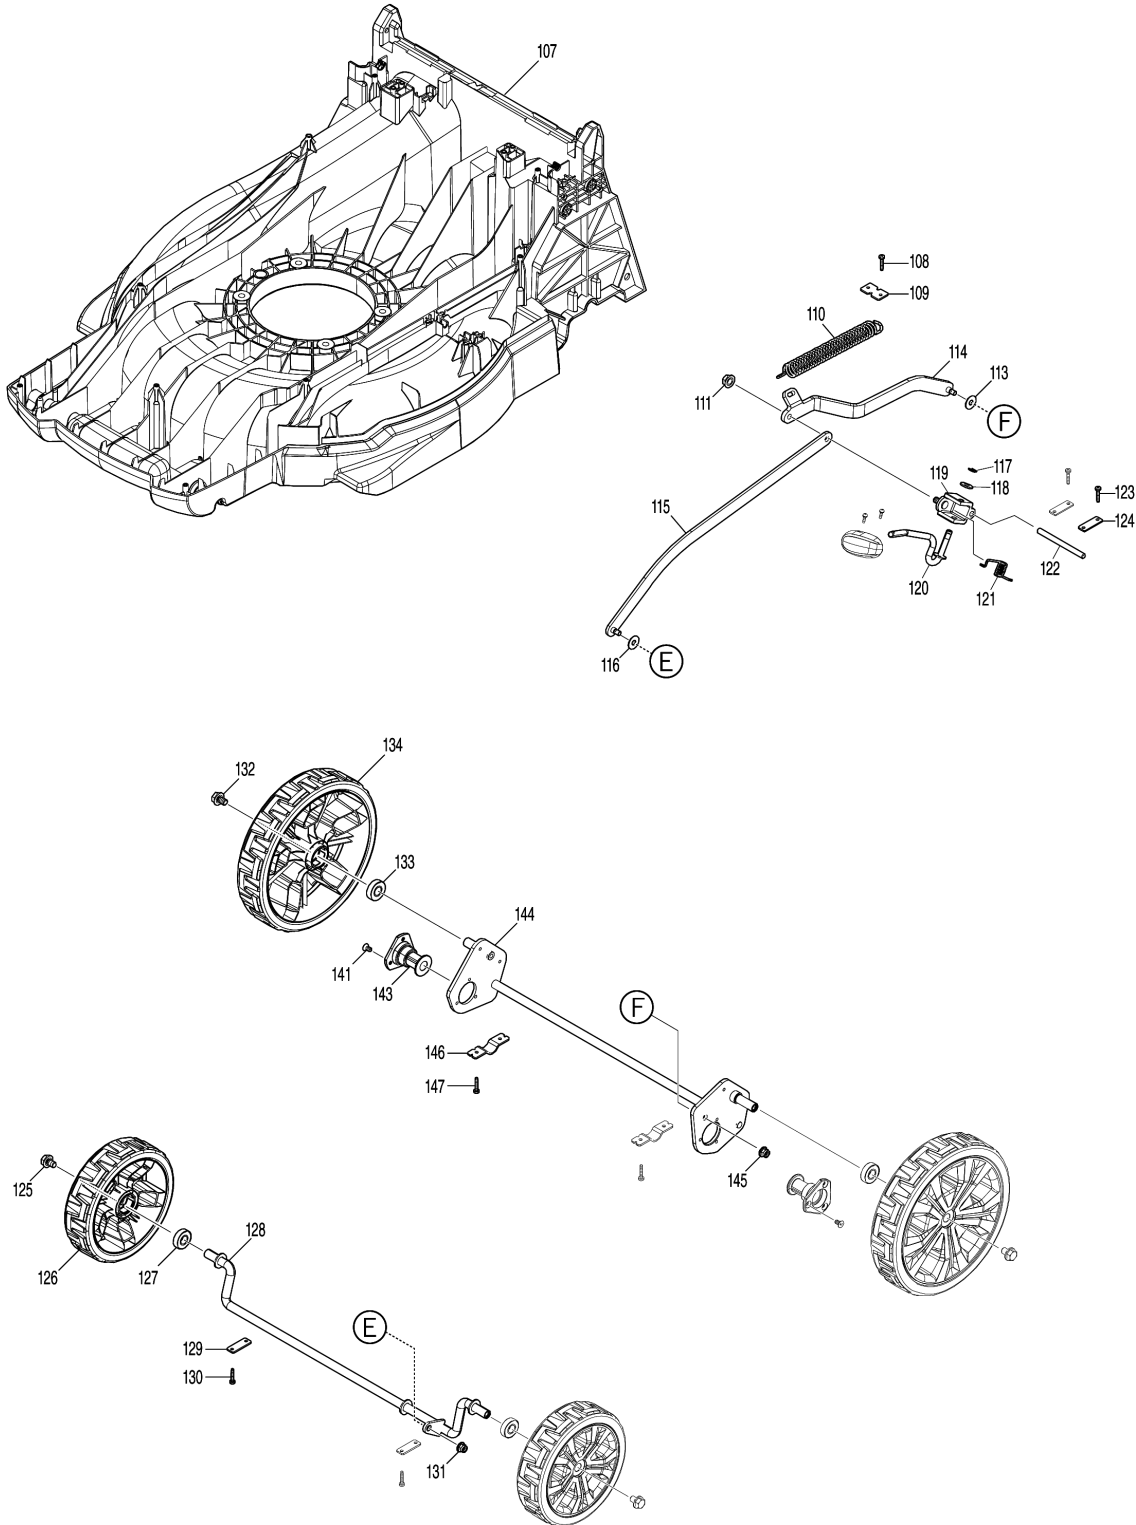

Model No.DLM480 480MM CORDLESS LAWN MOWER