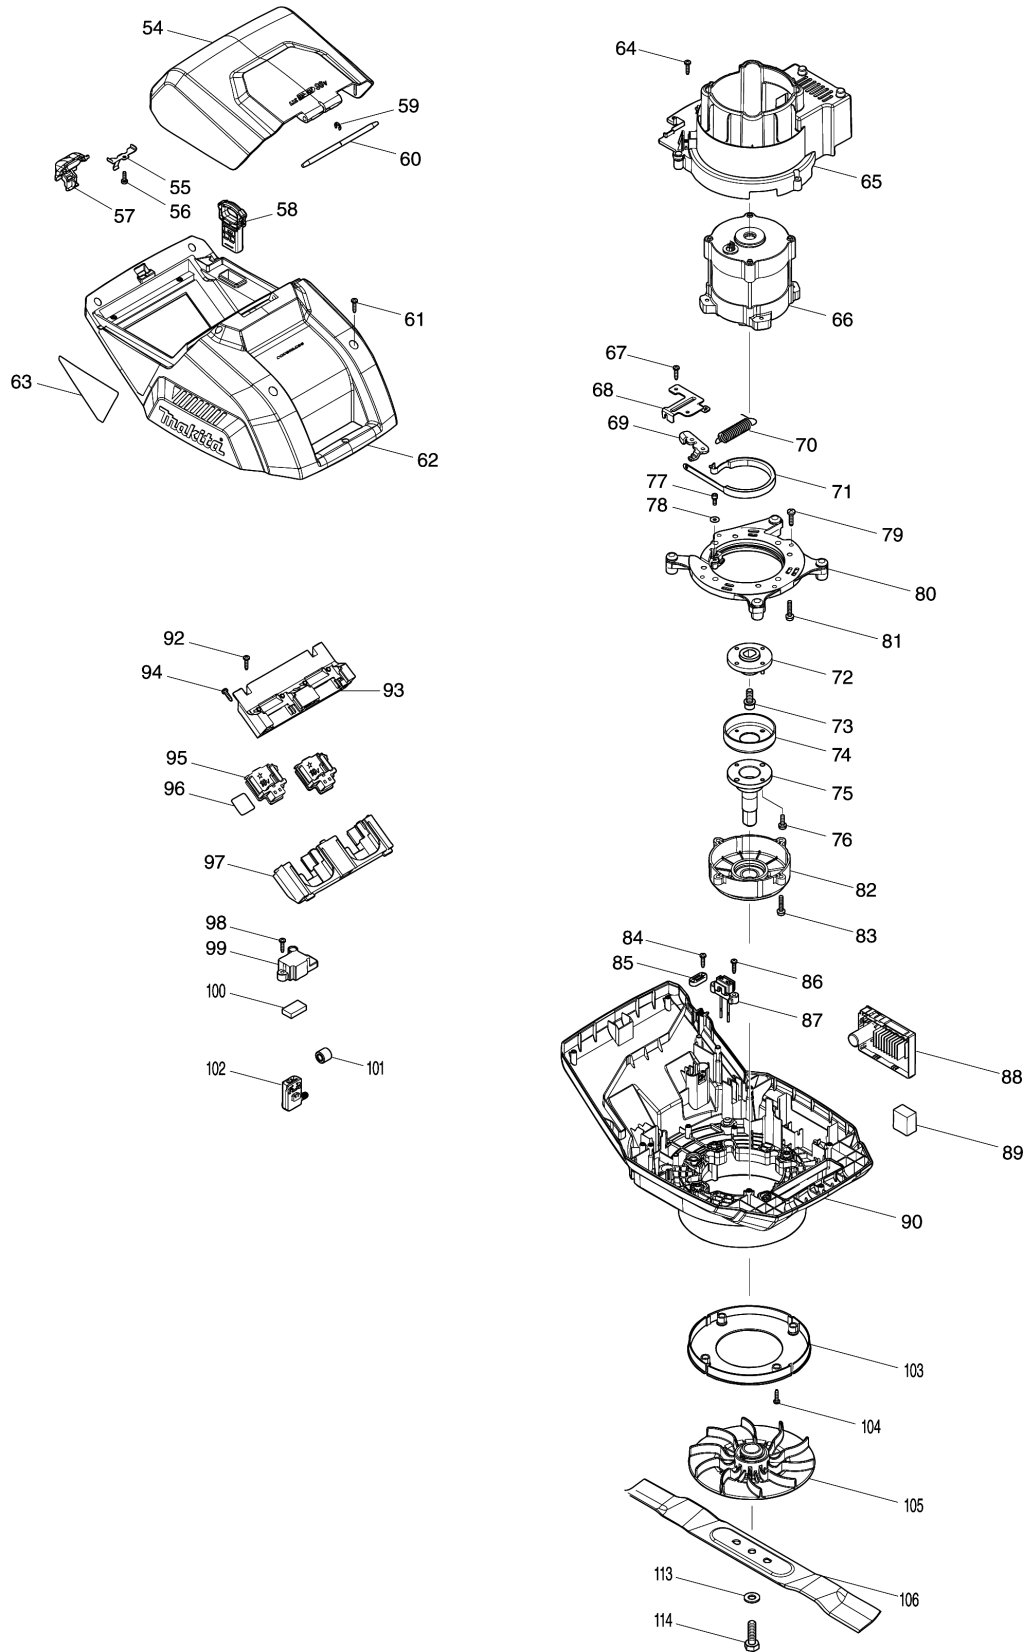

Model No.DLM464 460MM CORDLESS LAWN MOWER