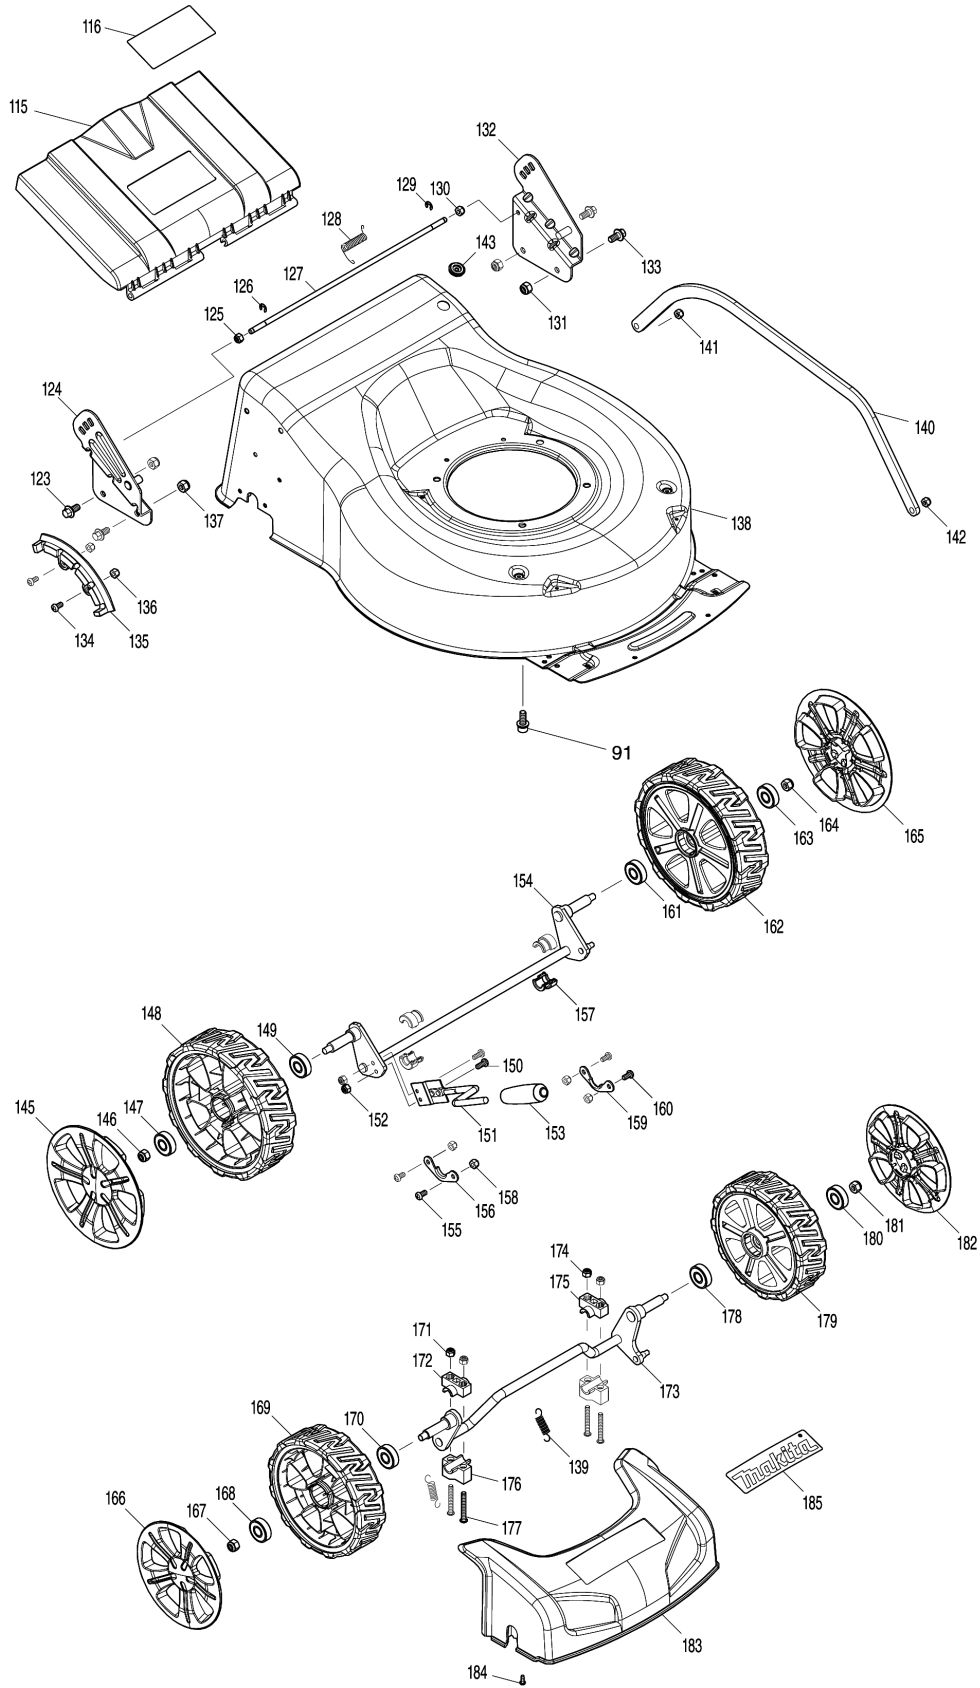

Model No.DLM464 460MM CORDLESS LAWN MOWER