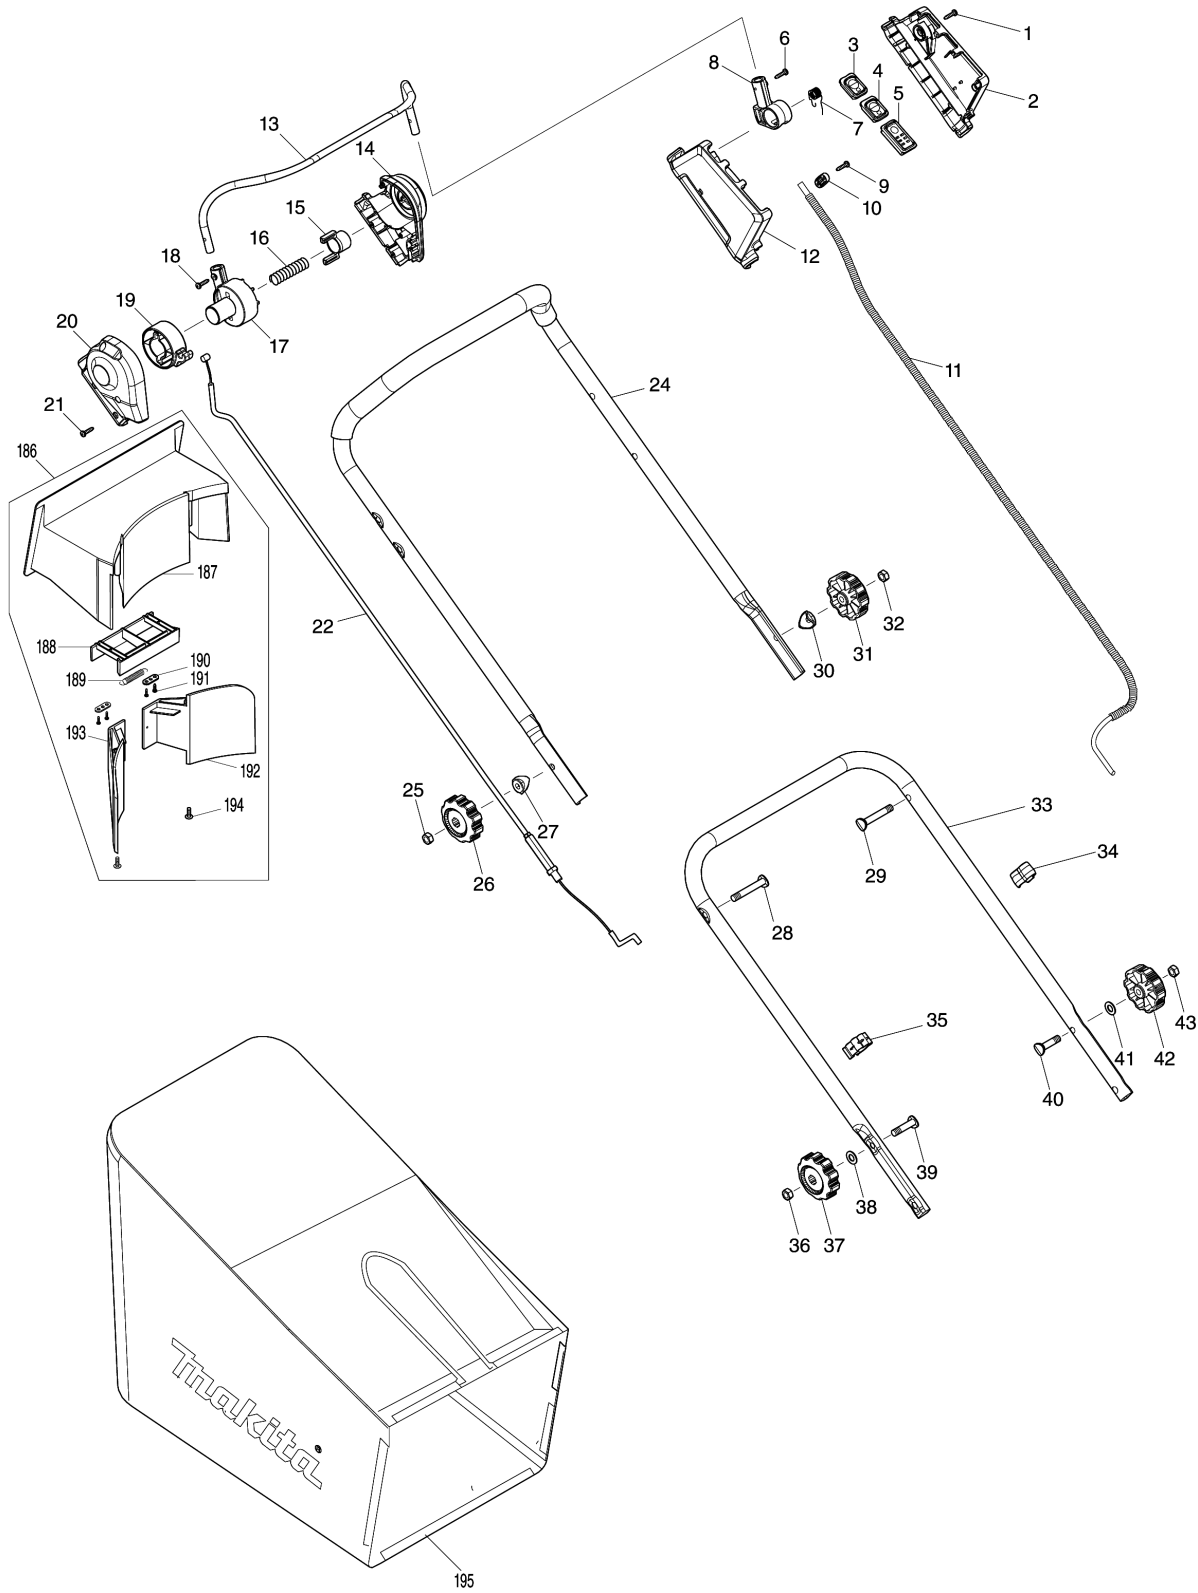

Model No.DLM464 460MM CORDLESS LAWN MOWER