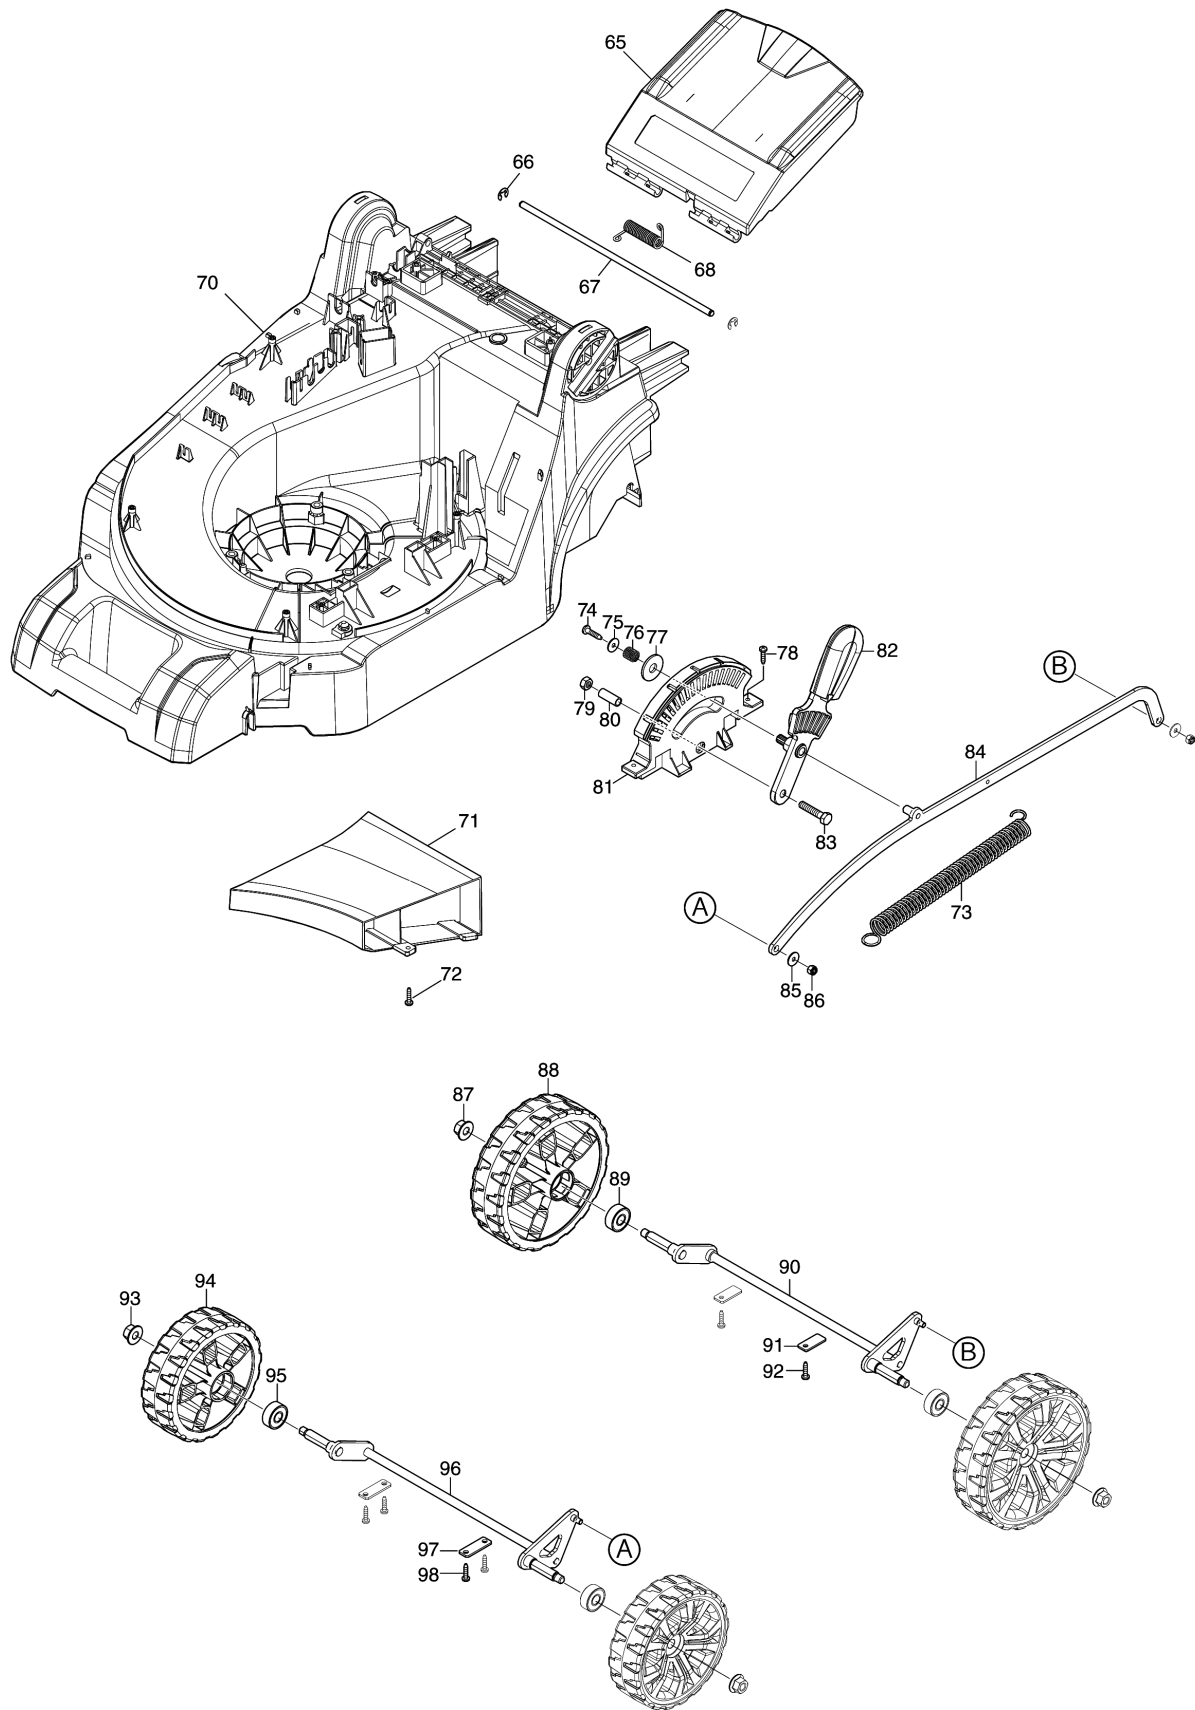

Model No.DLM382 380MM CORDLESS LAWN MOWER