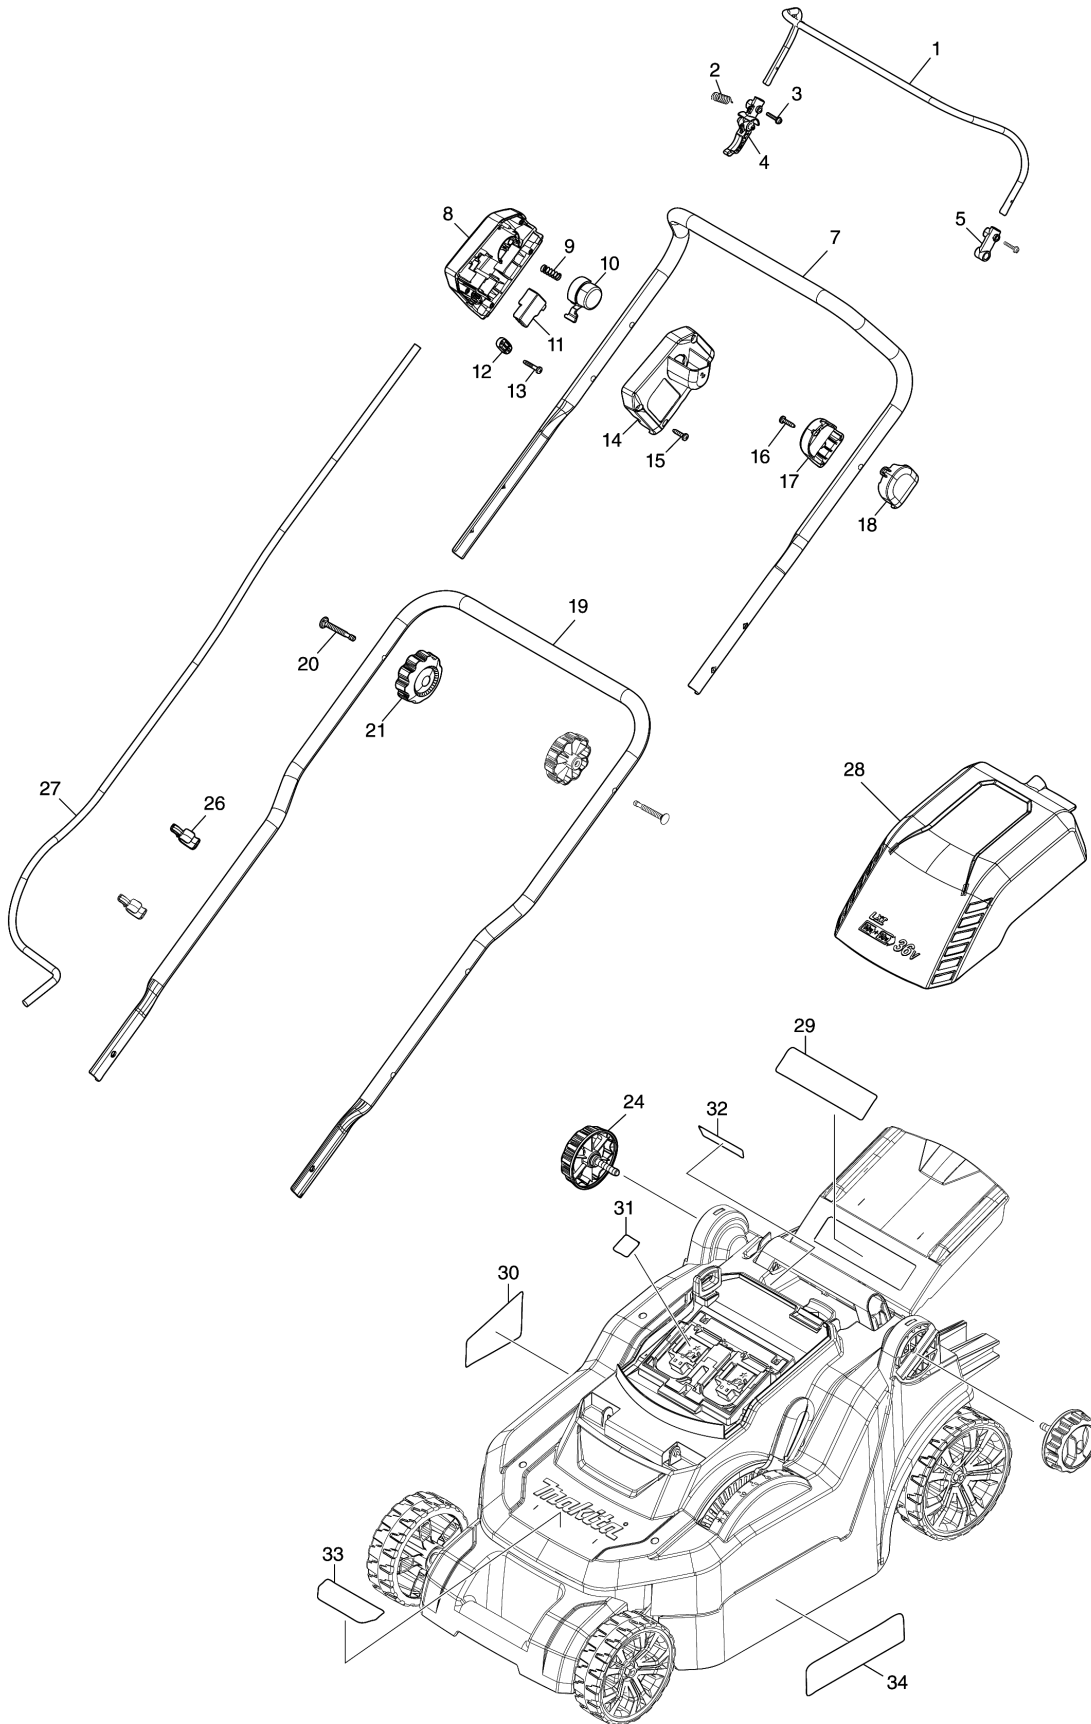

Model No.DLM382 380MM CORDLESS LAWN MOWER