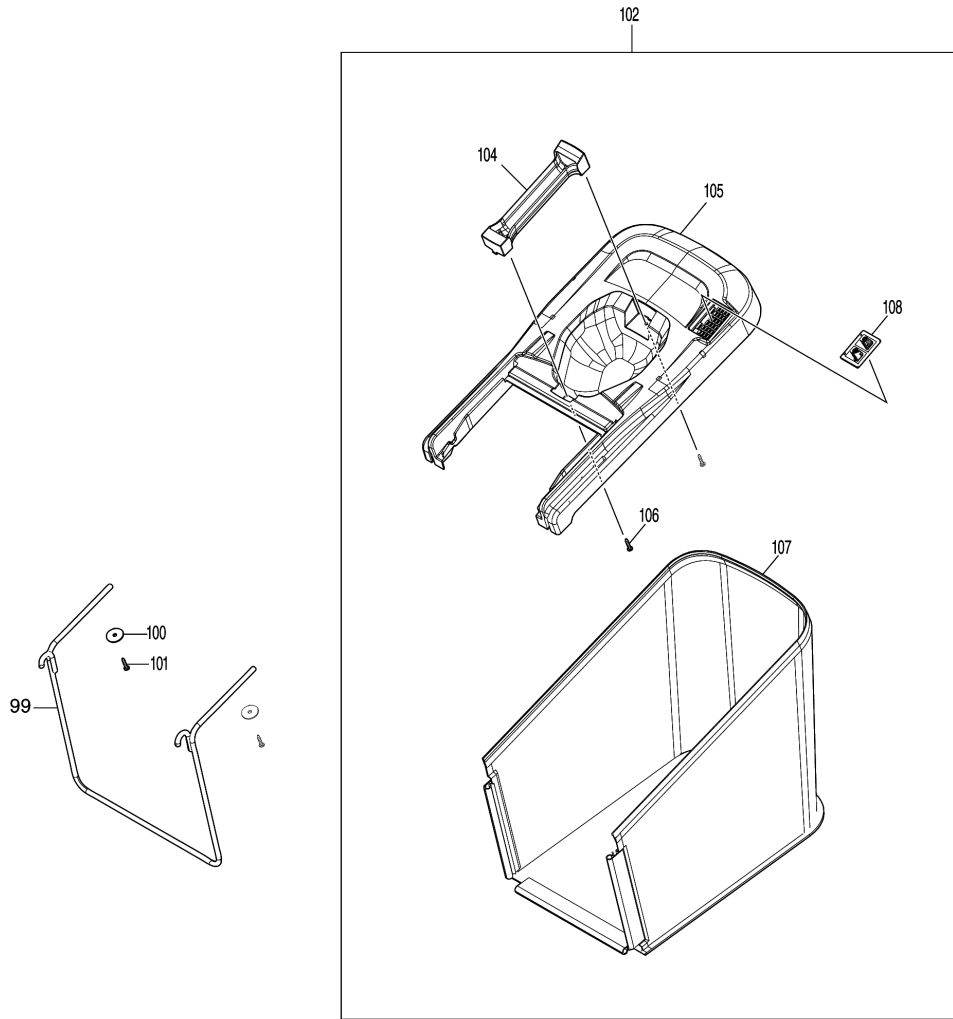

Model No.DLM382 380MM CORDLESS LAWN MOWER