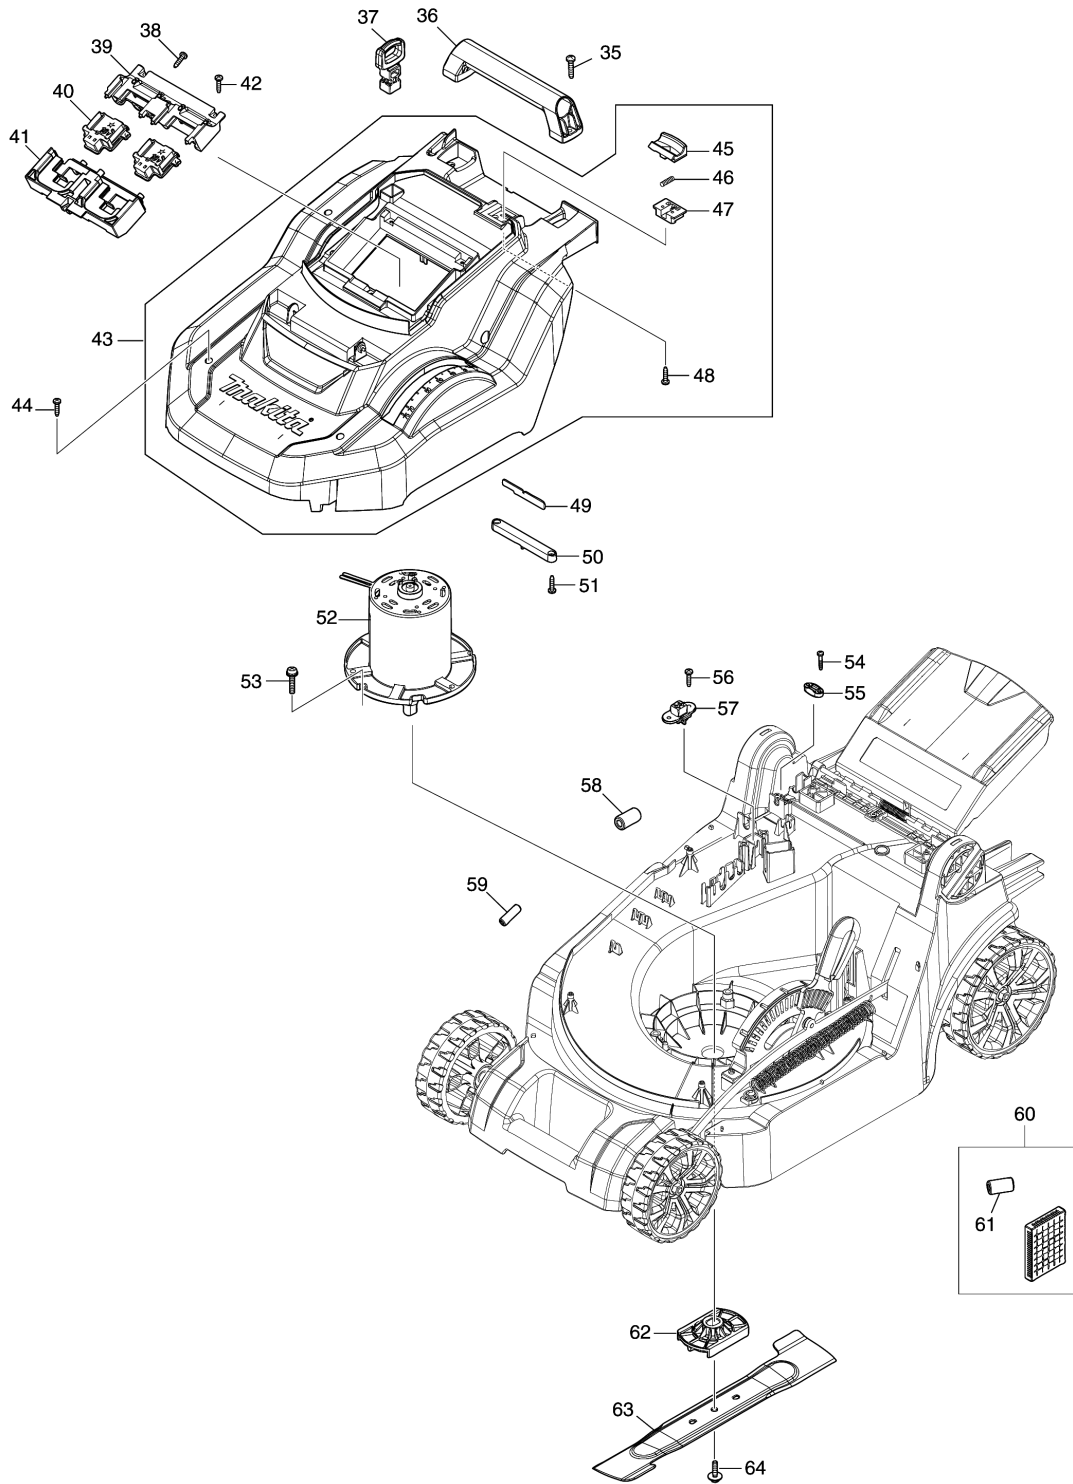

Model No.DLM382 380MM CORDLESS LAWN MOWER