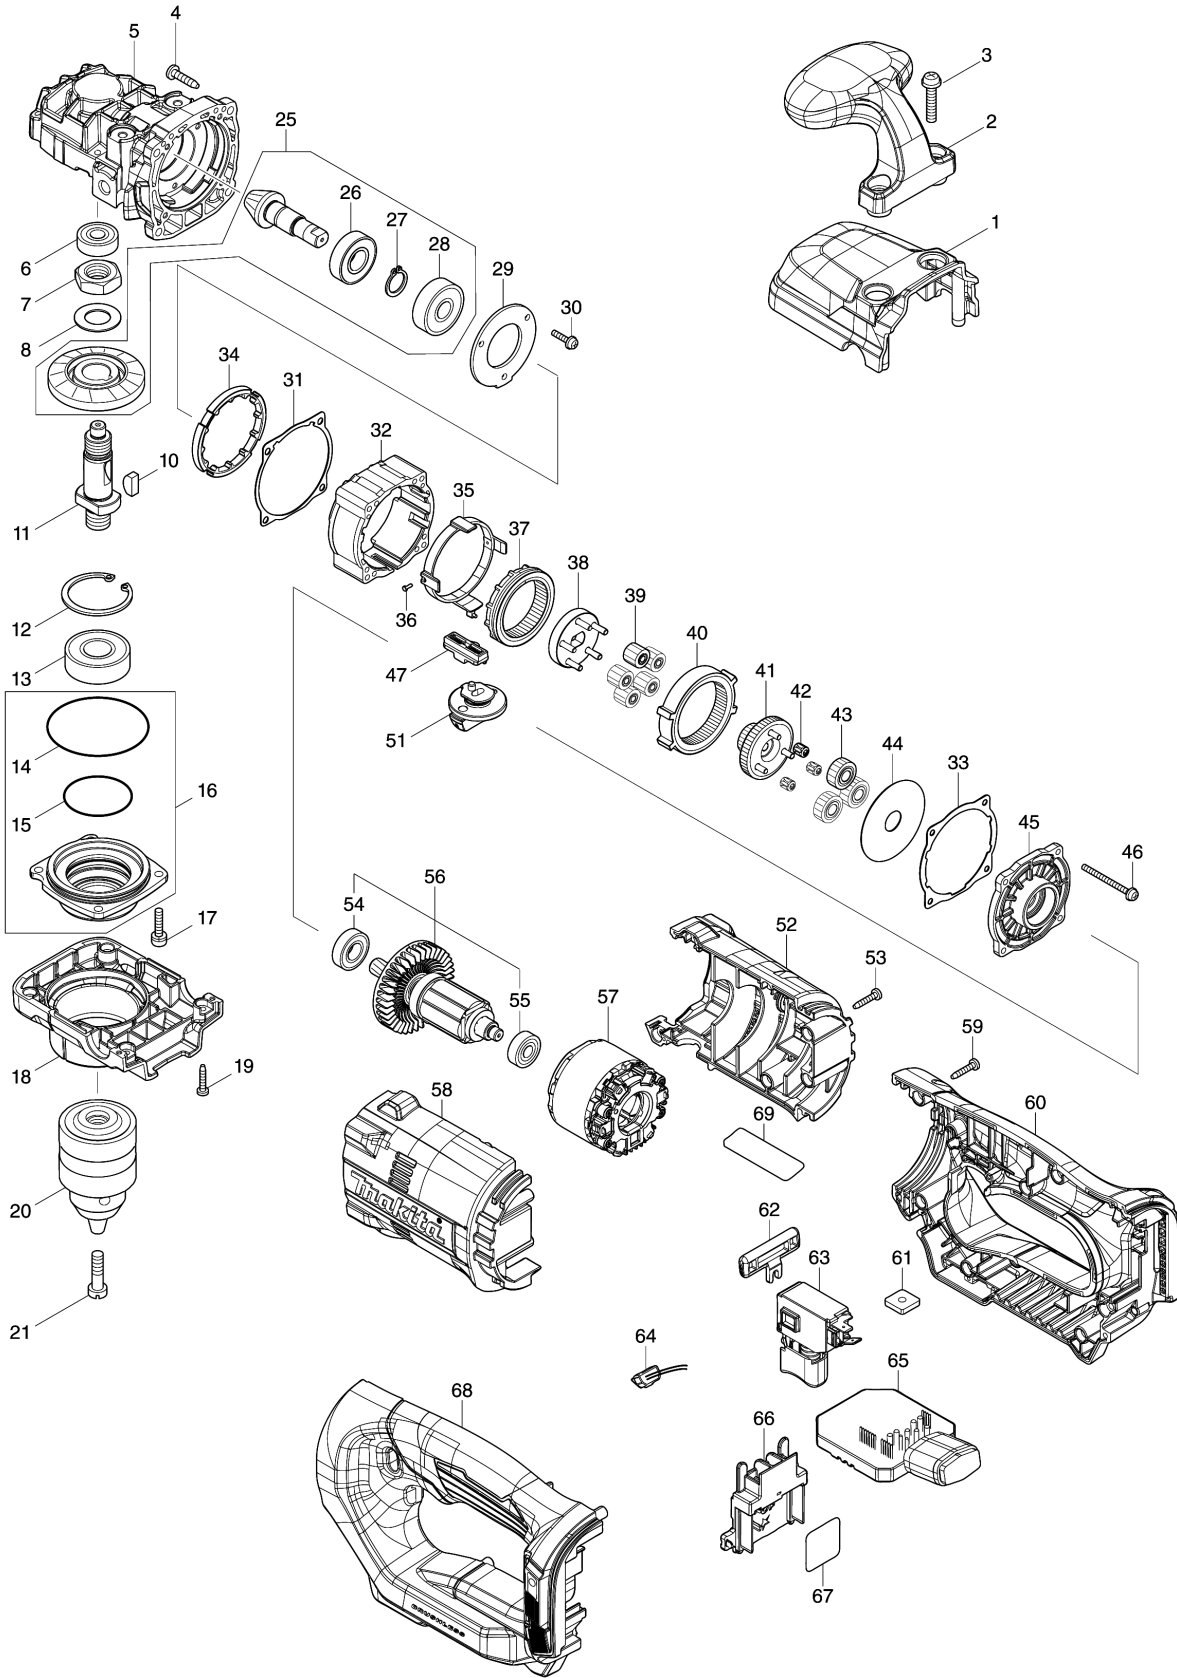

Model No.DDA450 13MM CORDLESS ANGLE DRILL