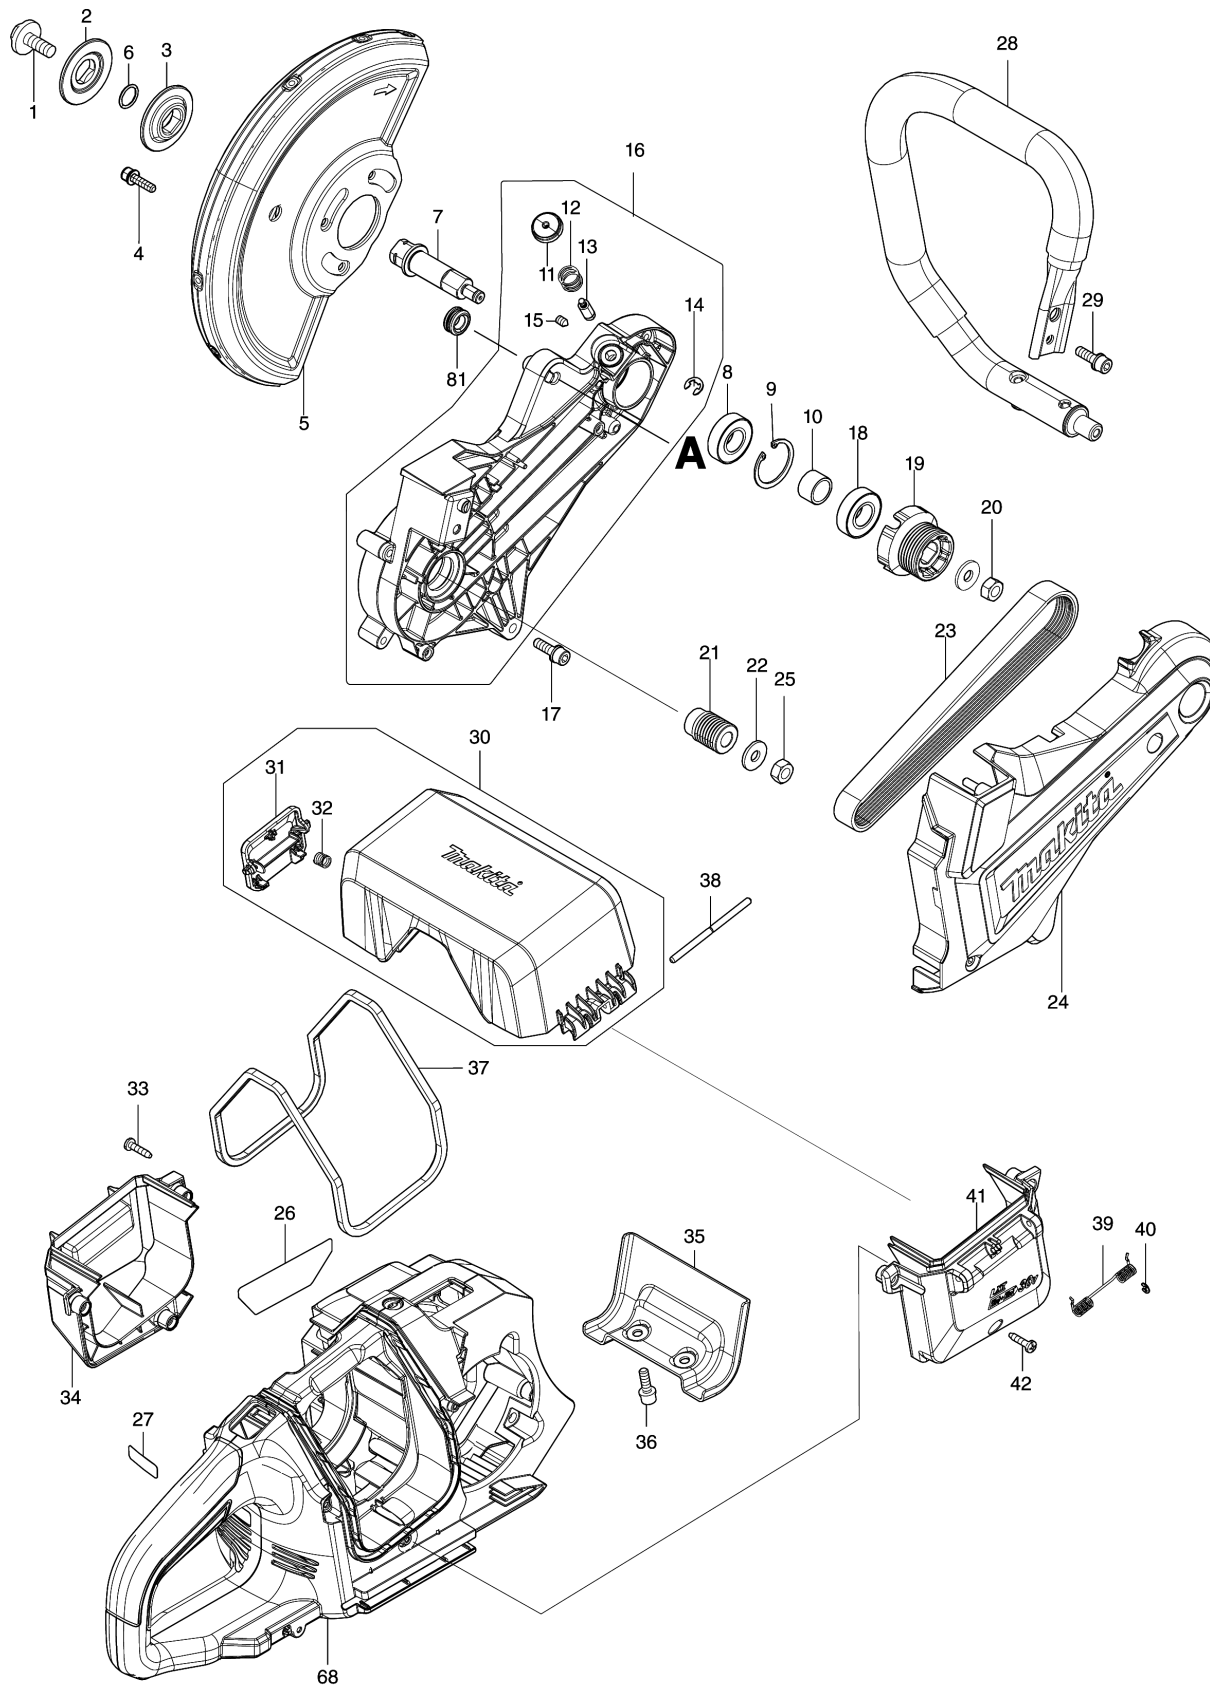

### Model No.DCE090 230MM CORDLESS POWER CUTTER