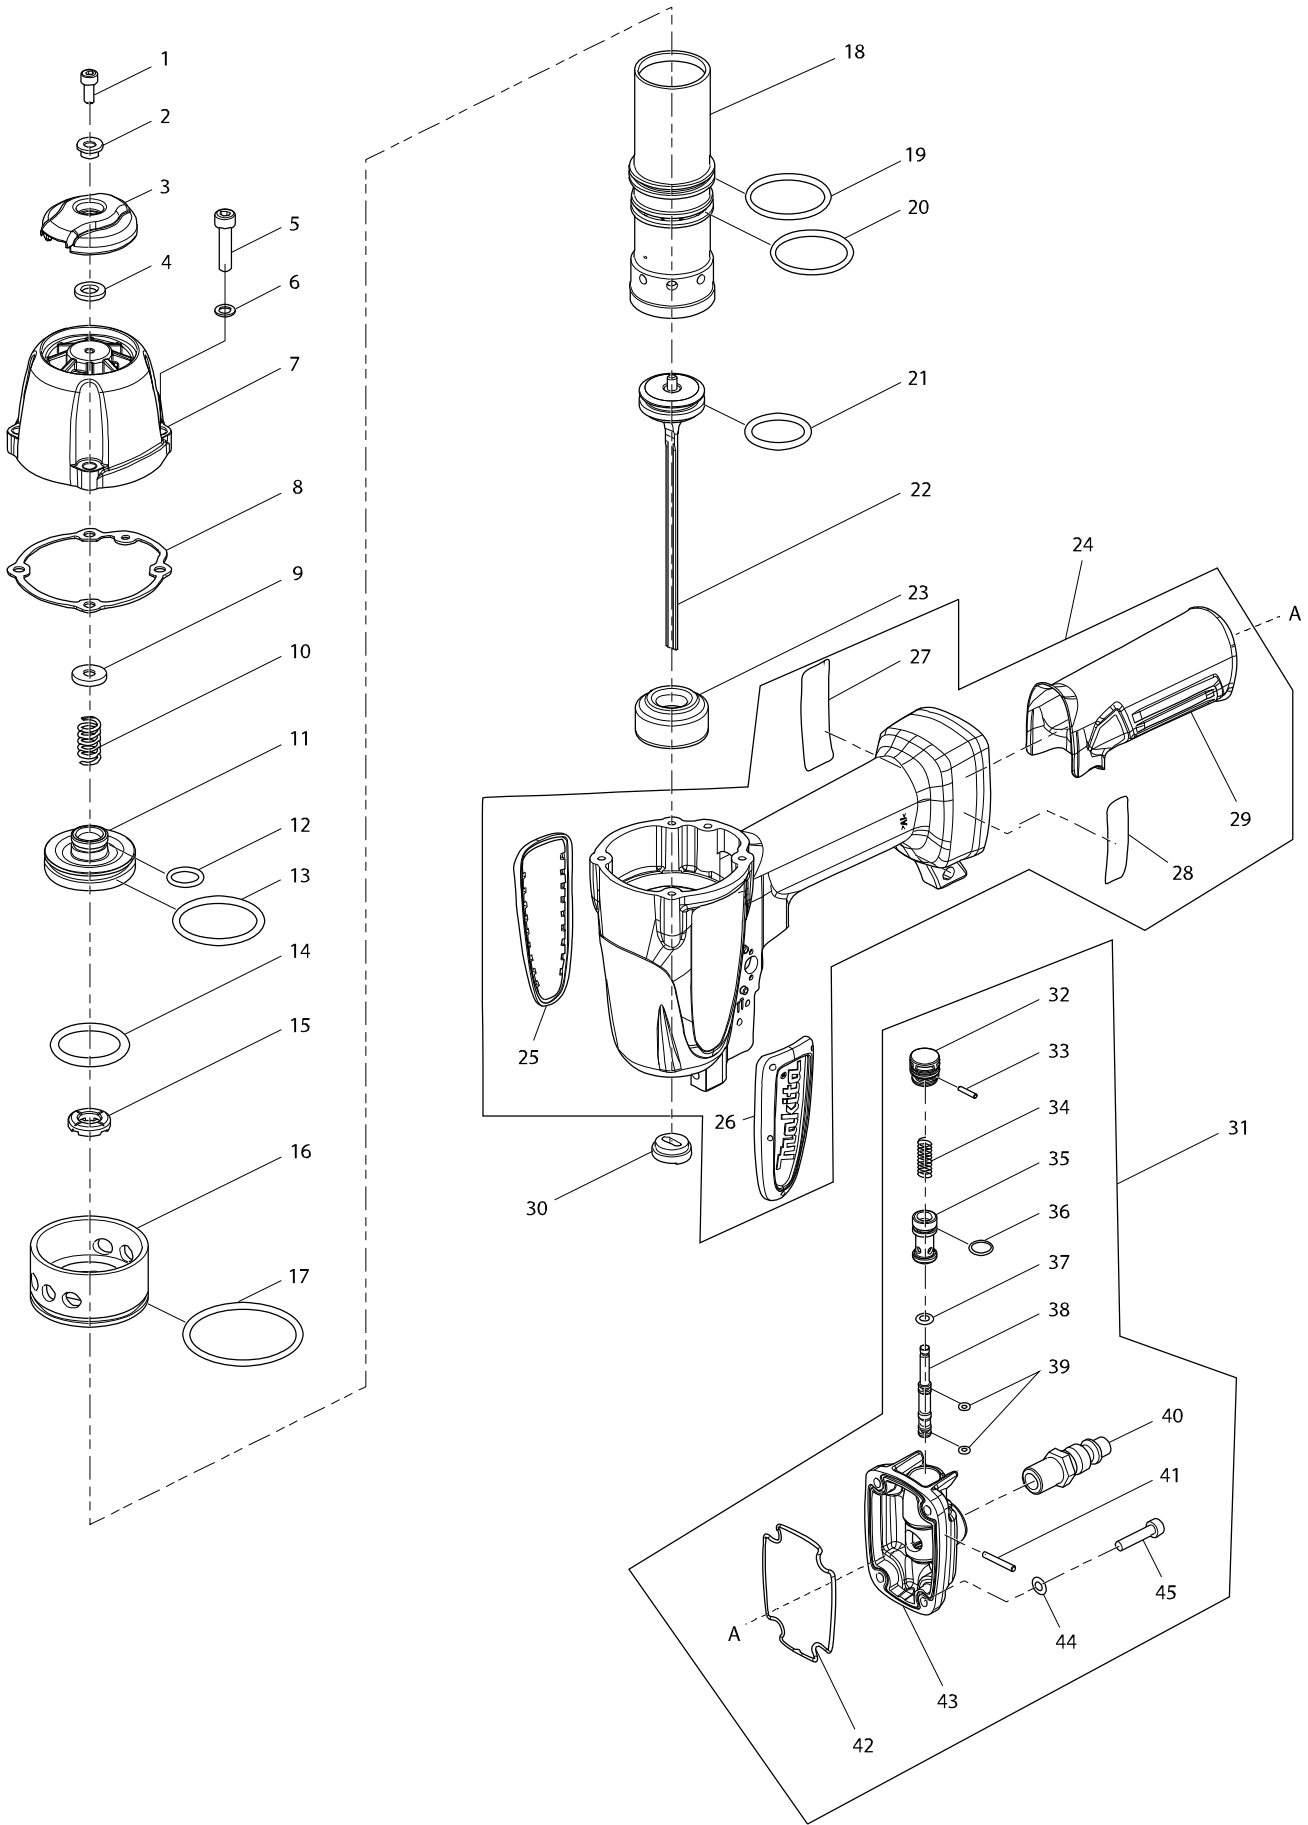

Model No. AT638A NARROW CROWN STAPER

Model No. AT638A NARROW CROWN STAPER