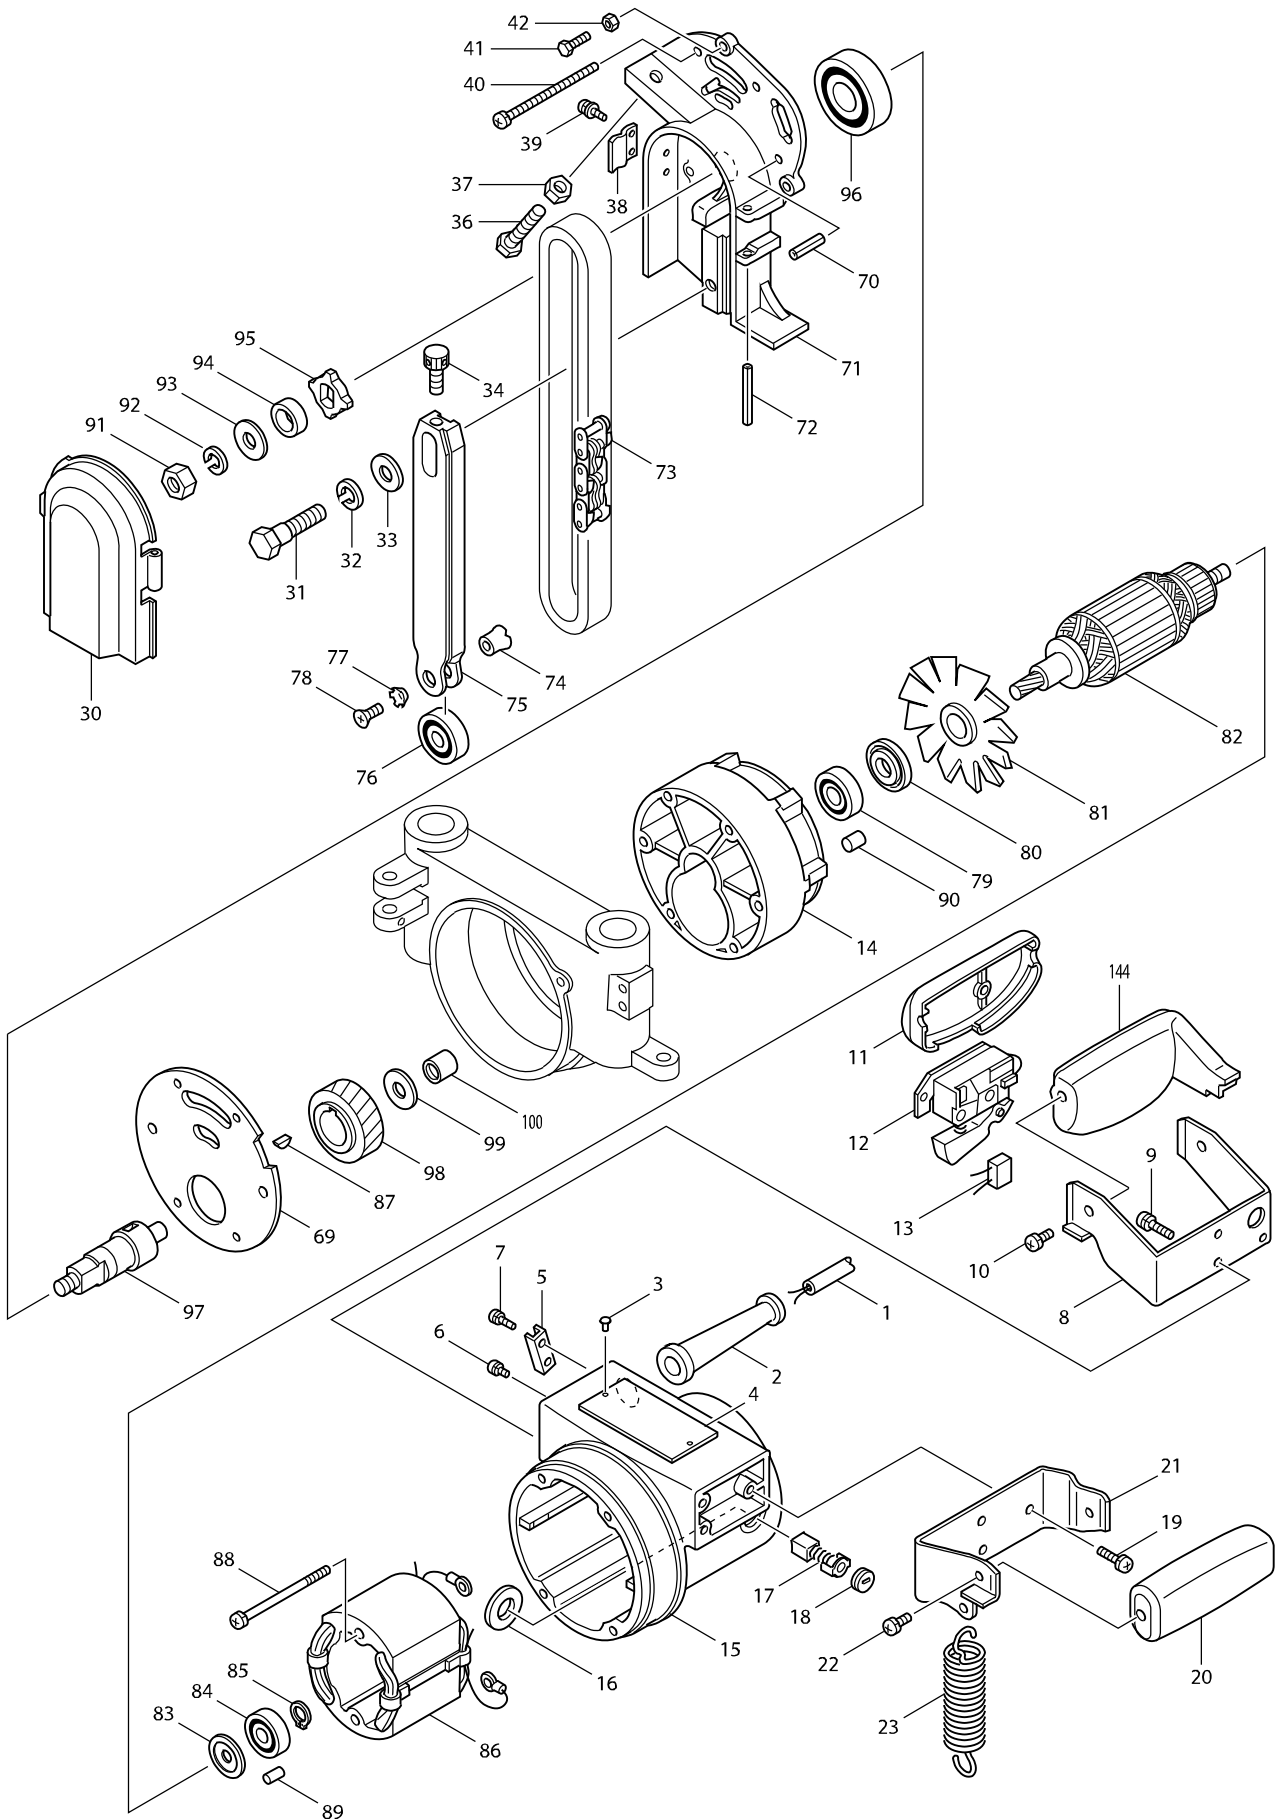

Model No. 7104L CHAIN MORTISER

Model No. 7104L CHAIN MORTISER